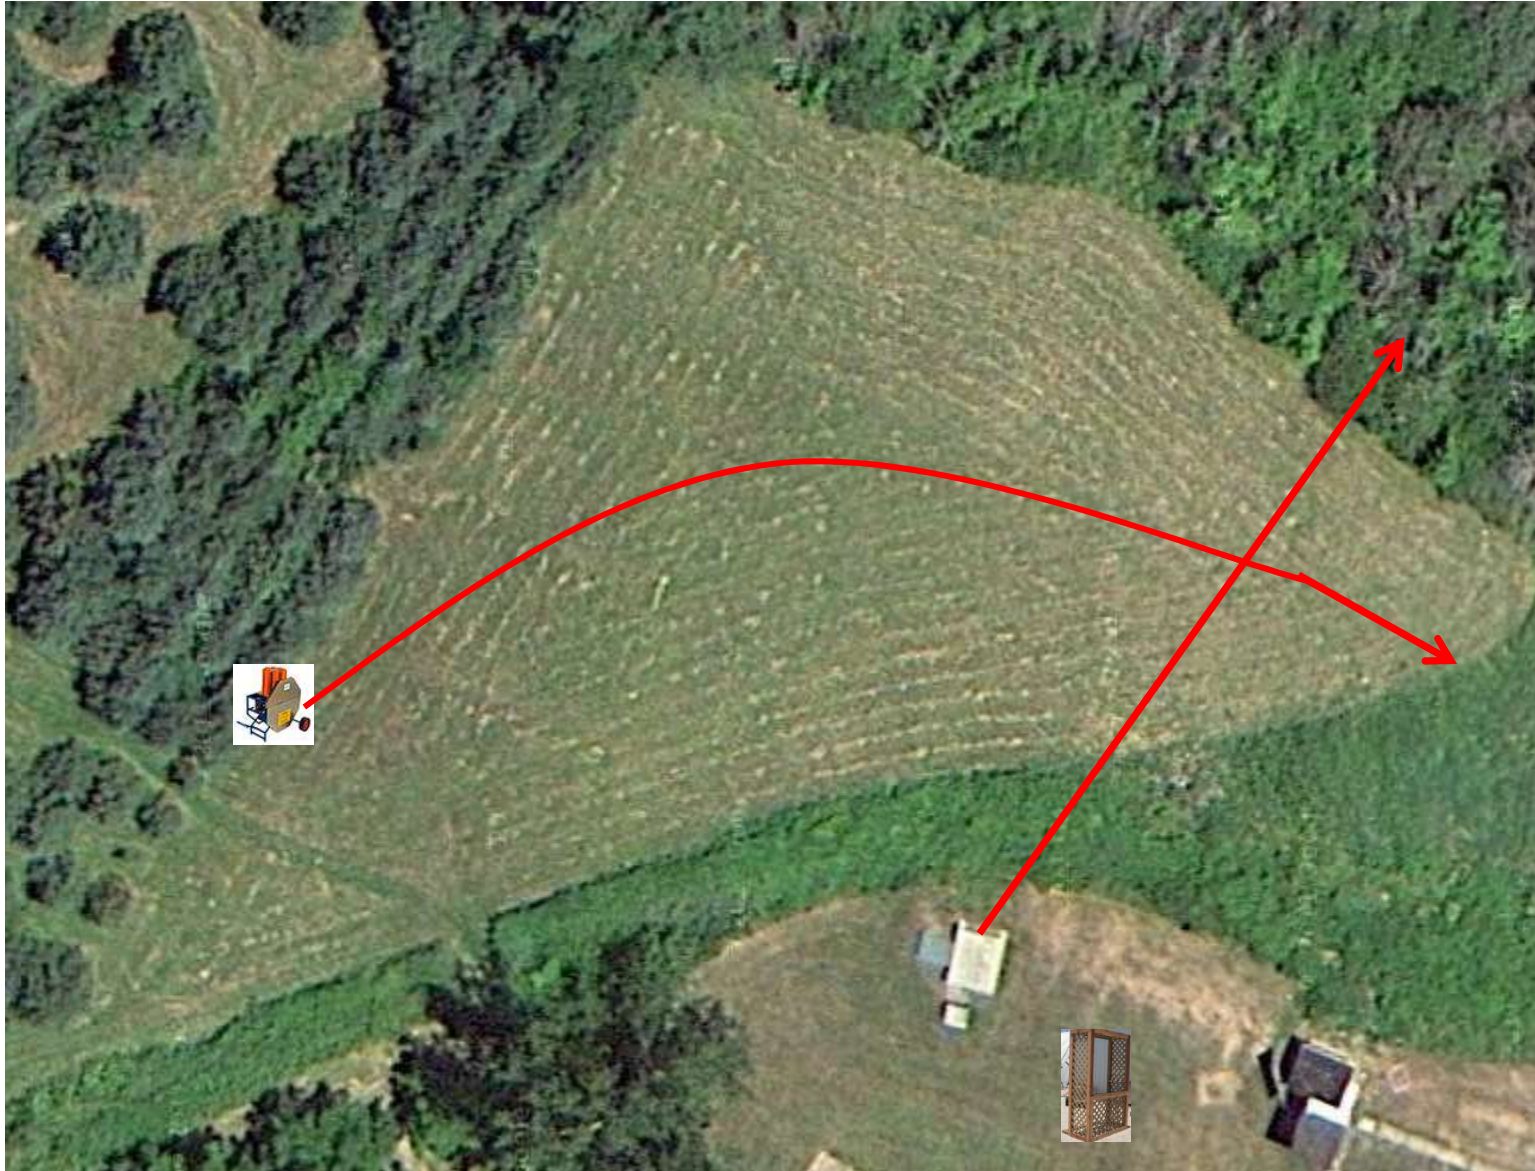

3 Report Pair (6)
Trap House Then Promatic Chondel

Trap Field

2 Simo Pair (4)
Low House and Promatic

5-Stand

2 Report Pair (4)
Promatic then Promatic

Skeet 2

2 Following Pair (4)
Promatic then Promatic
(Hold the Button Down)

3 Simo Pair (6)
Promatic and Promatic

Skeet 6

3 Simo Pair (6)
Promatic and Promatic

The Pit

The Menu – 11/25/2017

1) Trap Field	- 3 Report Pair	- Trap House then Promatic Chondel	(6)
2) 5-Stand	- 2 Simo Pair	- Low House then Promatic	(4)
3) Skeet #2	- 2 Report Pair	- Promatic then Promatic	(4)
4) Gallows	- 2 Following Pair	- Promatic then Promatic Hold the Button Down	(4)
5) Skeet #3	- 4 Report Pair	- Mec Chondel (Midi) then High House	(8)
6) Skeet #4	- 3 Simo Pair	- Low House and Promatic	(6)
7) Skeet #5	- 3 Report Pair	- Promatic (Teal) then Promatic (Teal)	(6)
8) Skeet #6	- 3 Simo Pair	- Promatic and Promatic	(6)
9) The Pit	- 3 Simo Pair	- Promatic and Promatic	(6)