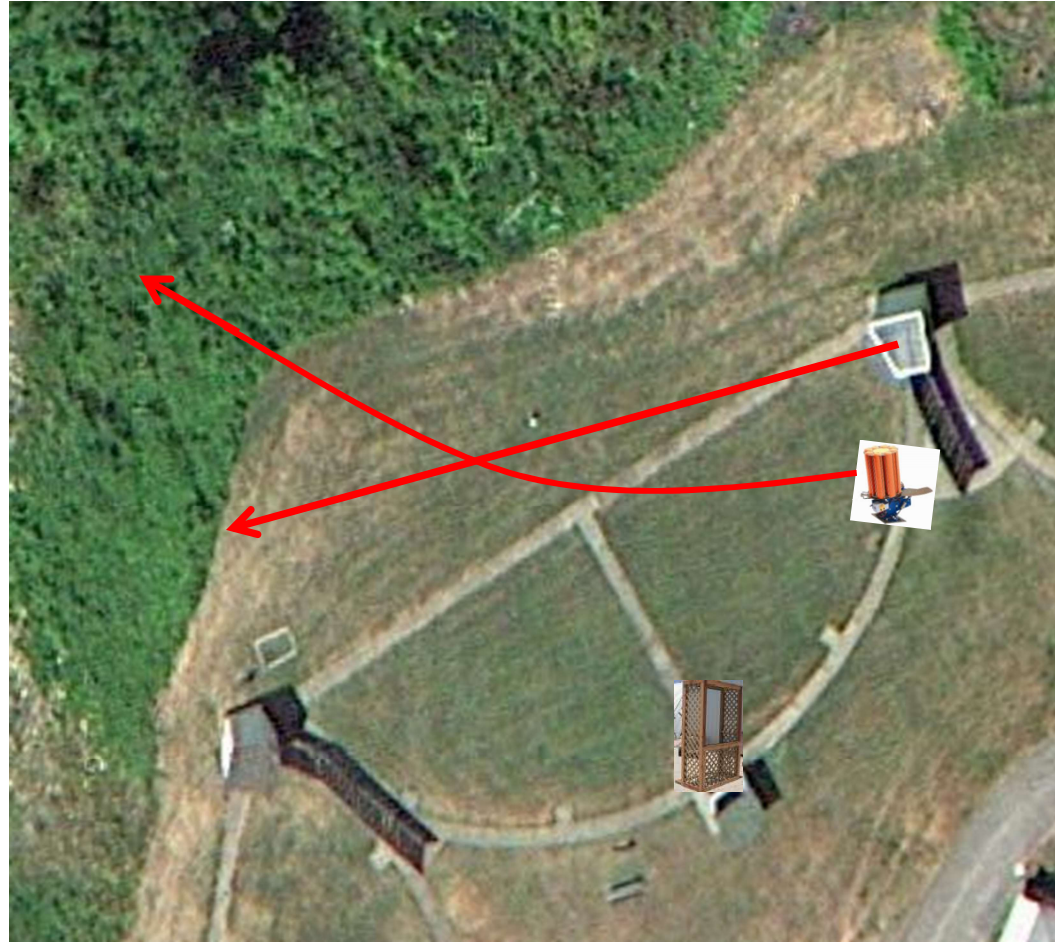

3 Simo Pair (6)
Low house and Promatic

Skeet 4