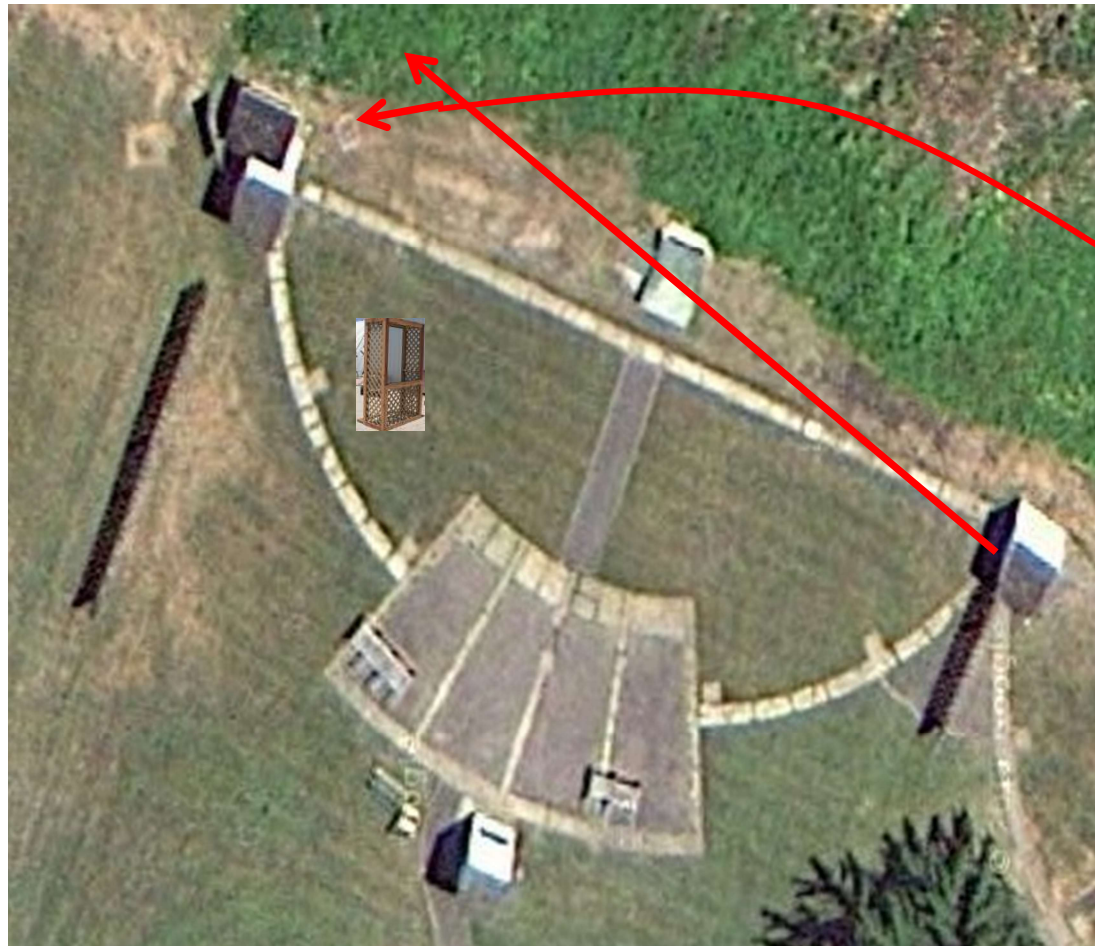

3 Report Pair (6)
Trap House Then Promatic Chondel

Trap Field

2 Simo Pair (4)
Low House and Promatic

5-Stand

2 Report Pair (4)
Promatic then Promatic

Skeet 2

2 Following Pair (4)
Promatic then Promatic
(Hold the Button Down)

3 Simo Pair (6)
Promatic and Promatic

Skeet 6

3 Simo Pair (6)
Promatic and Promatic

The Pit

The Menu – 11/25/2017

1) Trap Field	- 3 Report Pair	- Trap House then Promatic Chondel	(6)
2) 5-Stand	- 2 Simo Pair	- Low House then Promatic	(4)
3) Skeet #2	- 2 Report Pair	- Promatic then Promatic	(4)
4) Gallows	- 2 Following Pair	- Promatic then Promatic Hold the Button Down	(4)
5) Skeet #3	- 4 Report Pair	- Mec Chondel (Midi) then High House	(8)
6) Skeet #4	- 3 Simo Pair	- Low House and Promatic	(6)
7) Skeet #5	- 3 Report Pair	- Promatic (Teal) then Promatic (Teal)	(6)
8) Skeet #6	- 3 Simo Pair	- Promatic and Promatic	(6)
9) The Pit	- 3 Simo Pair	- Promatic and Promatic	(6)