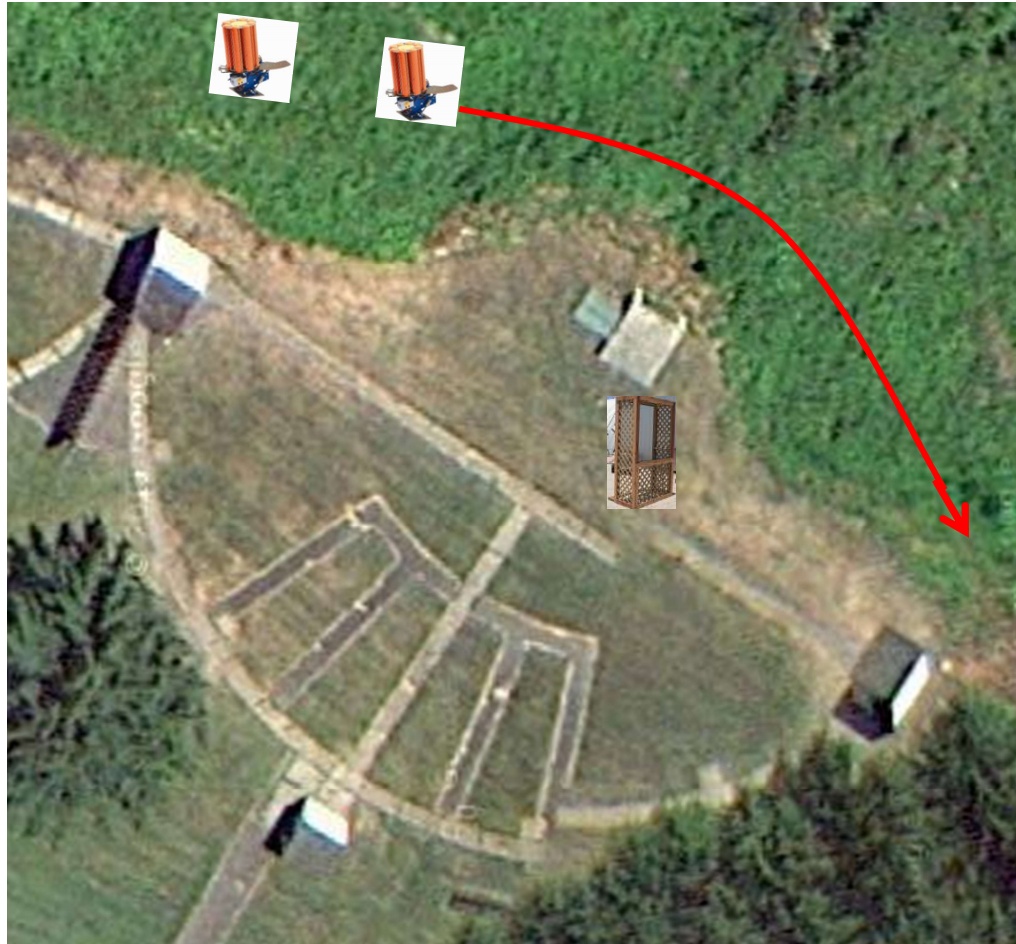

3 Report Pair (6)
Trap House Then Promatic Chondel

Trap Field

2 Simo Pair (4)
Low House and Promatic

5-Stand

2 Report Pair (4)
Promatic then Promatic

Skeet 2

2 Following Pair (4)
Promatic then Promatic
(Hold the Button Down)

3 Simo Pair (6)
Promatic and Promatic

Skeet 6

3 Simo Pair (6)
Promatic and Promatic

The Pit

The Menu – 11/25/2017

1) Trap Field	- 3 Report Pair	- Trap House then Promatic Chondel	(6)
2) 5-Stand	- 2 Simo Pair	- Low House then Promatic	(4)
3) Skeet #2	- 2 Report Pair	- Promatic then Promatic	(4)
4) Gallows	- 2 Following Pair	- Promatic then Promatic Hold the Button Down	(4)
5) Skeet #3	- 4 Report Pair	- Mec Chondel (Midi) then High House	(8)
6) Skeet #4	- 3 Simo Pair	- Low House and Promatic	(6)
7) Skeet #5	- 3 Report Pair	- Promatic (Teal) then Promatic (Teal)	(6)
8) Skeet #6	- 3 Simo Pair	- Promatic and Promatic	(6)
9) The Pit	- 3 Simo Pair	- Promatic and Promatic	(6)