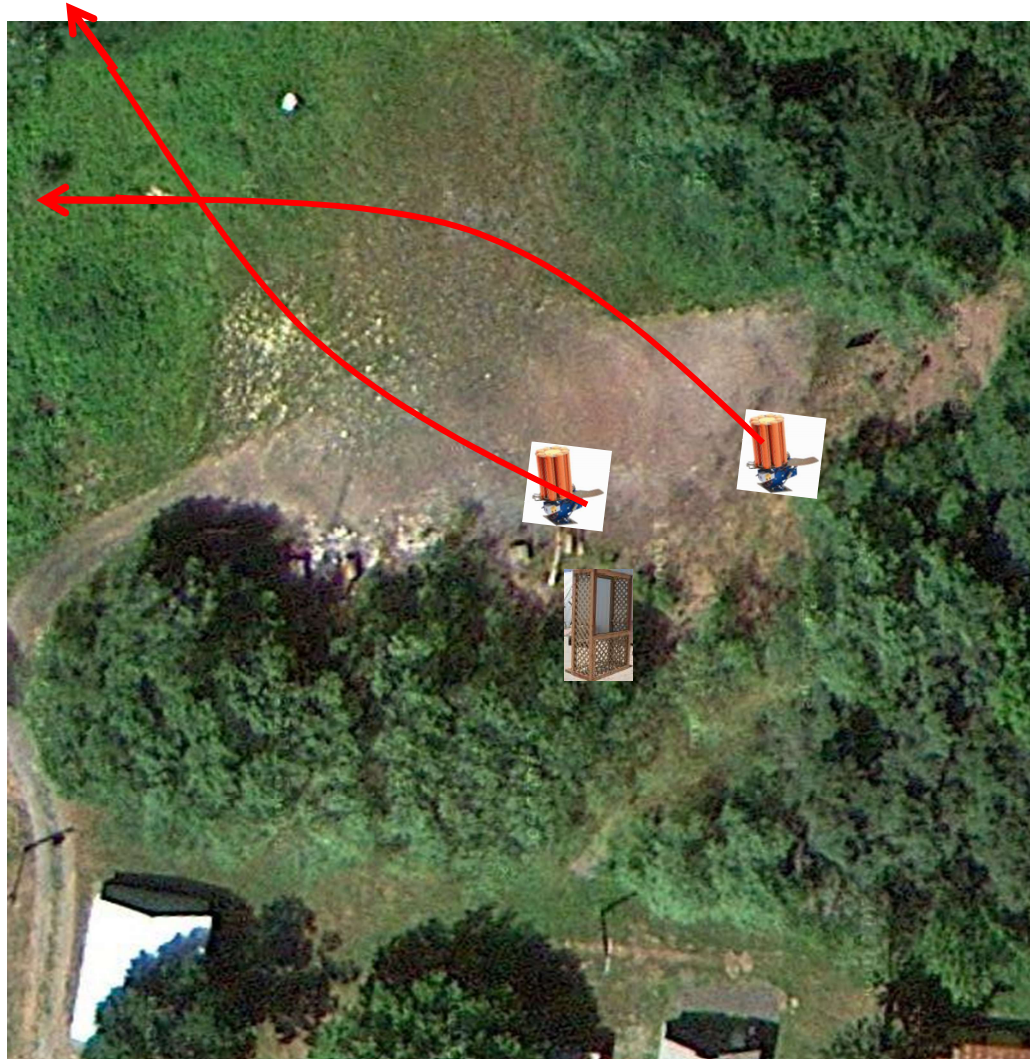

3 Report Pair (6)
Trap House Then Promatic Chondel

Trap Field

2 Simo Pair (4)
Low House and Promatic

5-Stand

2 Report Pair (4)
Promatic then Promatic

Skeet 2

2 Following Pair (4)
Promatic then Promatic
(Hold the Button Down)

3 Simo Pair (6)
Promatic and Promatic

Skeet 6

3 Simo Pair (6)
Promatic and Promatic

The Pit

The Menu – 11/25/2017

1) Trap Field	- 3 Report Pair	- Trap House then Promatic Chondel	(6)
2) 5-Stand	- 2 Simo Pair	- Low House then Promatic	(4)
3) Skeet #2	- 2 Report Pair	- Promatic then Promatic	(4)
4) Gallows	- 2 Following Pair	- Promatic then Promatic Hold the Button Down	(4)
5) Skeet #3	- 4 Report Pair	- Mec Chondel (Midi) then High House	(8)
6) Skeet #4	- 3 Simo Pair	- Low House and Promatic	(6)
7) Skeet #5	- 3 Report Pair	- Promatic (Teal) then Promatic (Teal)	(6)
8) Skeet #6	- 3 Simo Pair	- Promatic and Promatic	(6)
9) The Pit	- 3 Simo Pair	- Promatic and Promatic	(6)