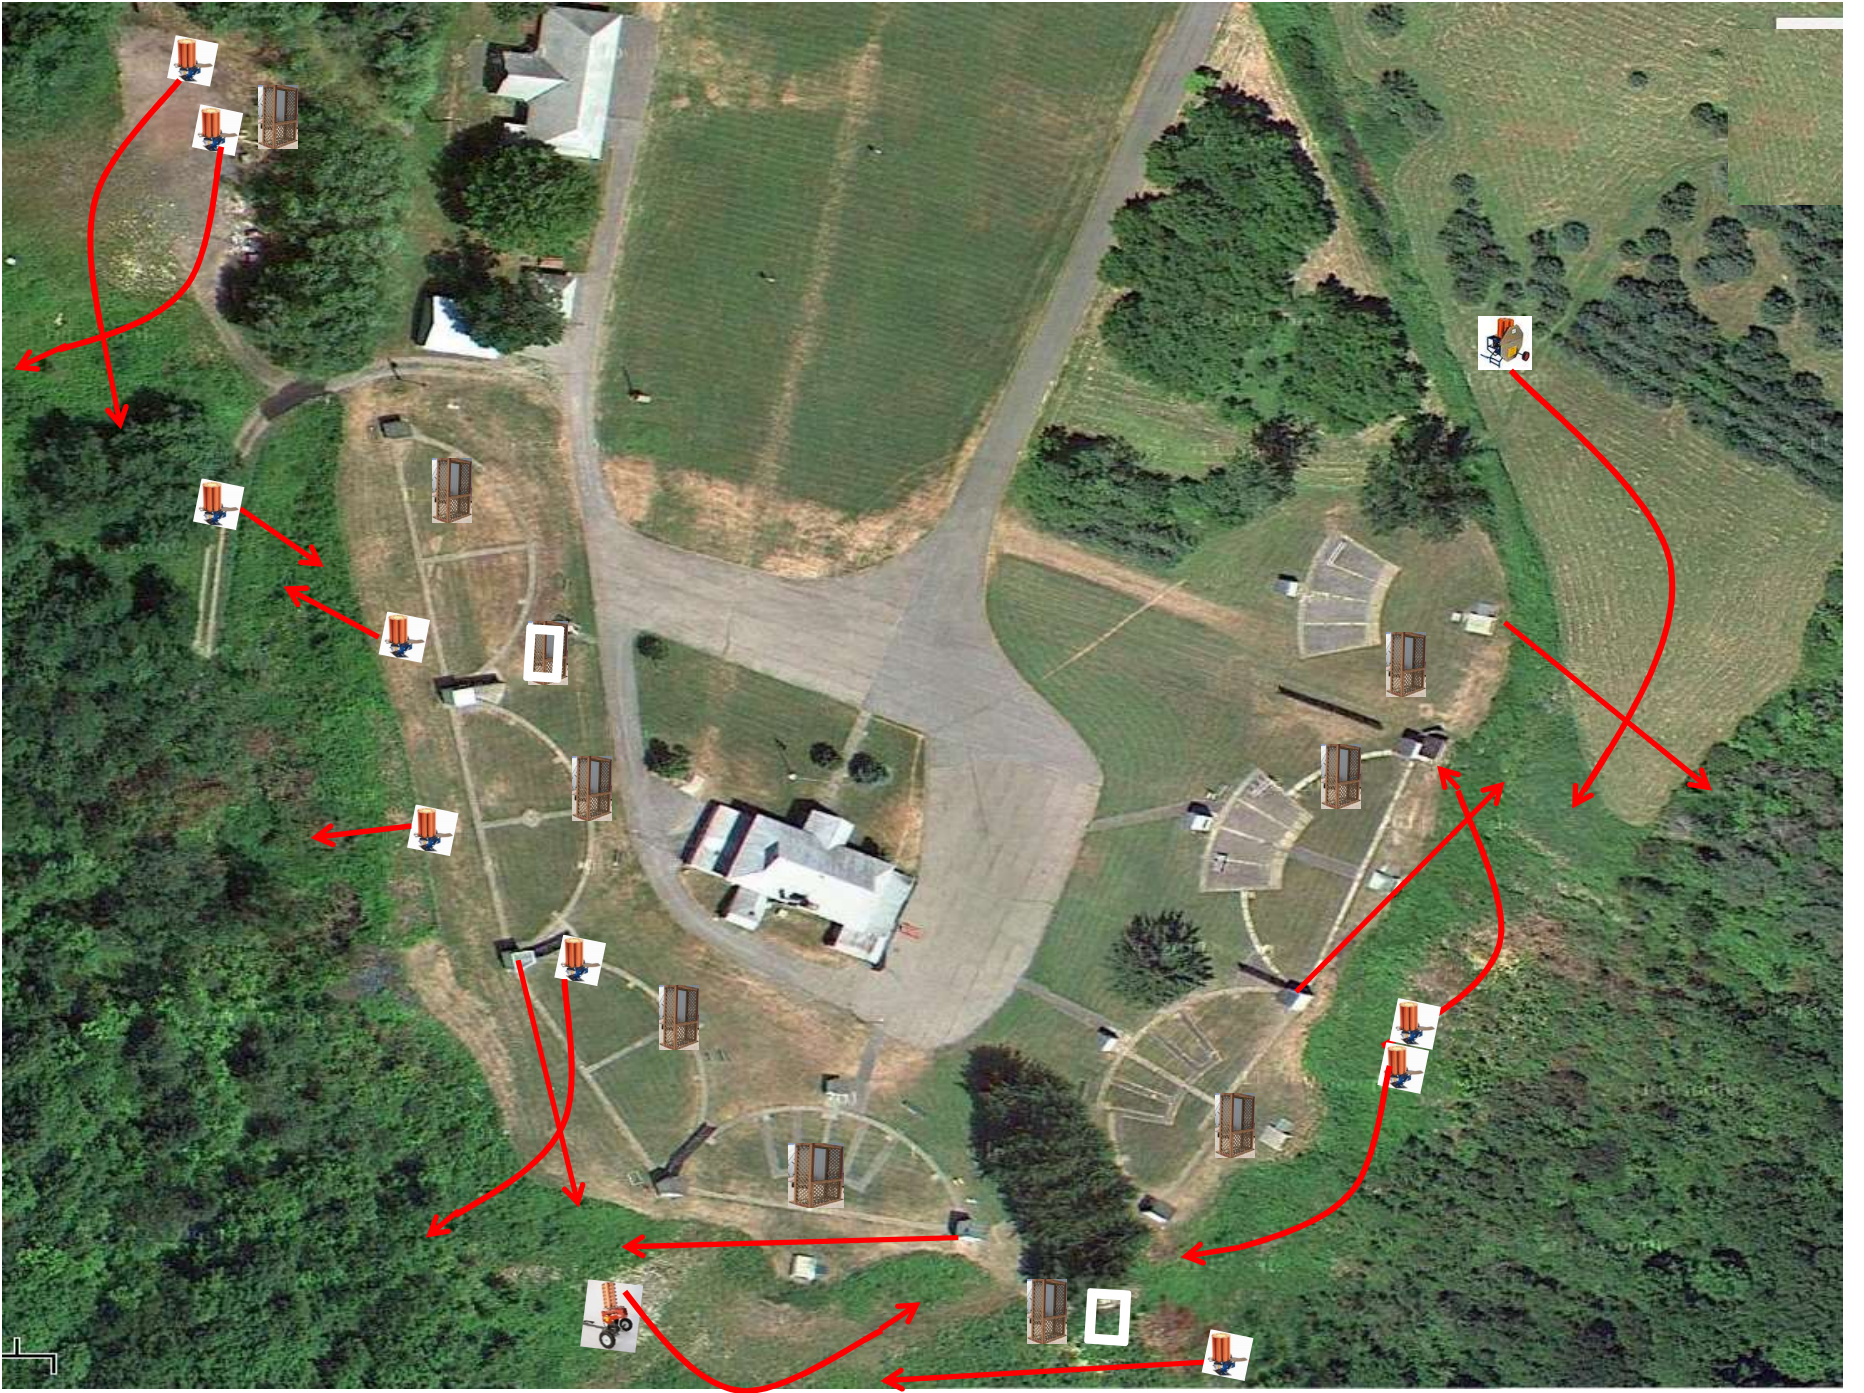

3 Simo Pair (6)
Promatic and Promatic

Skeet 6

3 Simo Pair (6)
Promatic and Promatic

The Pit

The Menu – 11/25/2017

1) Trap Field	- 3 Report Pair	- Trap House then Promatic Chondel	(6)
2) 5-Stand	- 2 Simo Pair	- Low House then Promatic	(4)
3) Skeet #2	- 2 Report Pair	- Promatic then Promatic	(4)
4) Gallows	- 2 Following Pair	- Promatic then Promatic Hold the Button Down	(4)
5) Skeet #3	- 4 Report Pair	- Mec Chondel (Midi) then High House	(8)
6) Skeet #4	- 3 Simo Pair	- Low House and Promatic	(6)
7) Skeet #5	- 3 Report Pair	- Promatic (Teal) then Promatic (Teal)	(6)
8) Skeet #6	- 3 Simo Pair	- Promatic and Promatic	(6)
9) The Pit	- 3 Simo Pair	- Promatic and Promatic	(6)

			(50)