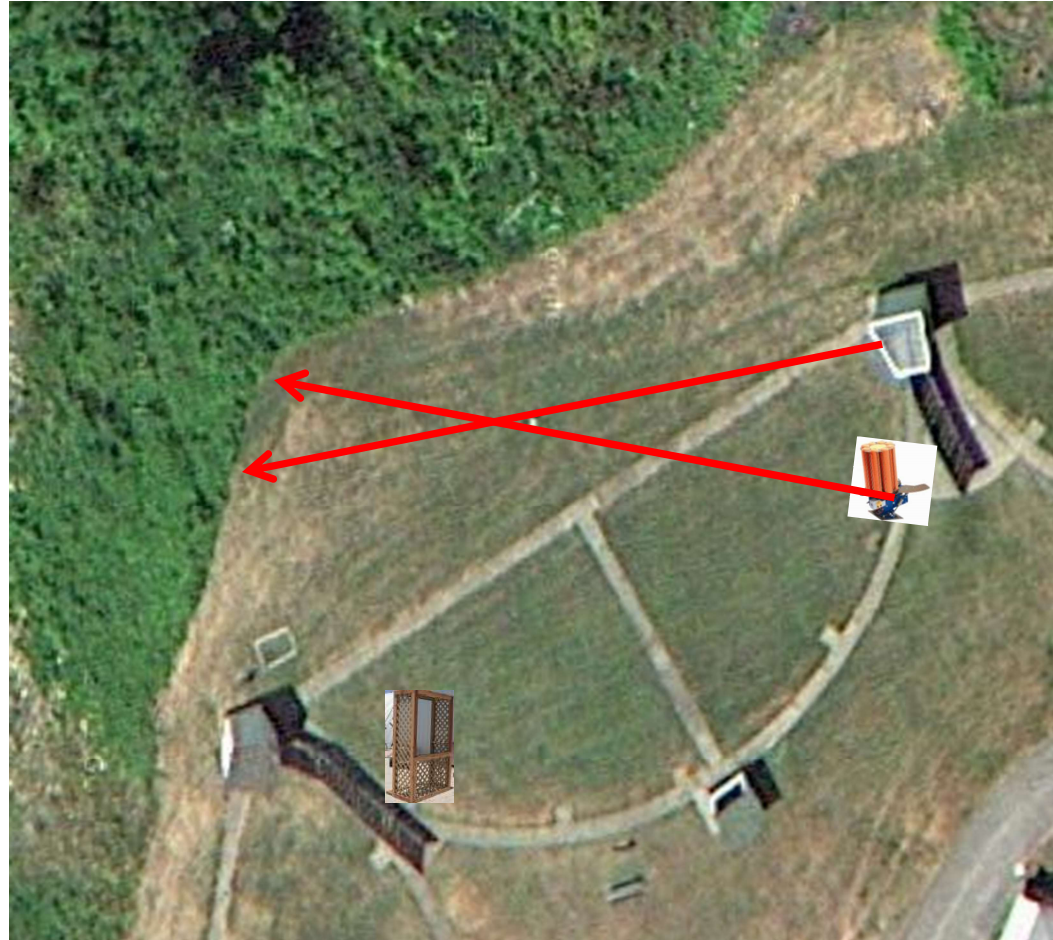

Gallows

3 Simo Pair (6)
Trap House and High House

Skeet 3

3 Simo Pair (6)
Low House and Promatic

Skeet 4

3 Simo Pair (6)
Promatic and Promatic

Skeet 5

3 Following Pair (6)
Mec Battue then Mec Battue
(* Try Orange Side Up *)
Tighten Spring

Skeet 6

3 Simo Pair (6)
Promatic and Promatic

The Pit

The Menu – 12/09/2017

1) Trap Field	- 3 Simo Pair	- Promatic and Promatic	(6)
2) 5-Stand	- 2 Report Pair	- Trap House then Rabbit	(4)
3) Skeet #2	- 2 Simo Pair	- Mec Chondel (MIDI's) and Low House	(4)
4) Gallows	- 3 Simo Pair	- Promatic and Promatic	(6)
5) Skeet #3	- 3 Simo Pair	- Trap House and High House	(6)
6) Skeet #4	- 3 Simo Pair	- Low House and Promatic	(6)
7) Skeet #5	- 3 Simo Pair	- Promatic and Promatic	(6)
8) Skeet #6	- 3 Following Pair	- Mec Battue then Mec Battue Hold the Button Down	(6)
9) The Pit	- 3 Simo Pair	- Promatic and Promatic	(6)