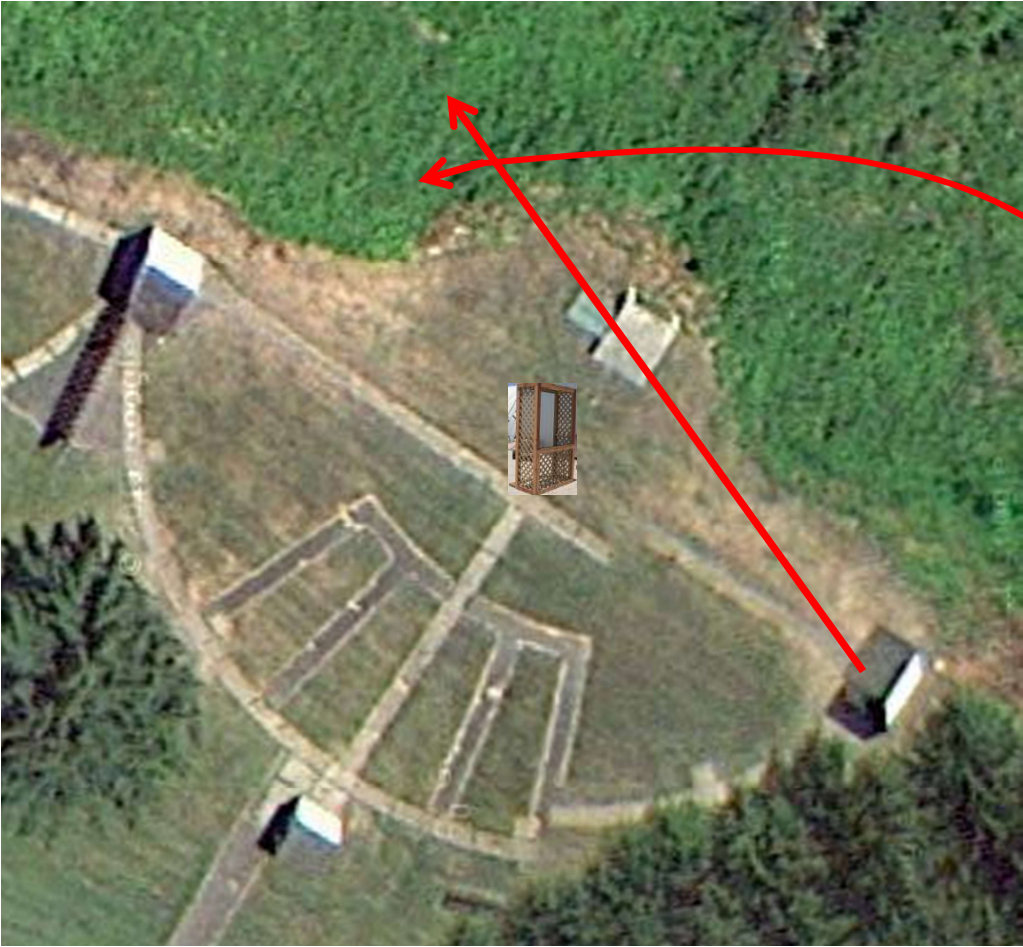

3 Simo Pair (6)
Promatic and Promatic

Trap Field

2 Report Pair (4)
Trap House then Rabbit

5-Stand

2 Simo Pair (4)
Mec Chondel and Low House
MIDI's (Mid Size Targets)

Skeet 2

2 Simo Pair (4)
Promatic and Promatic

Skeet 6

3 Simo Pair (6)
Promatic and Promatic

The Pit

The Menu – 12/09/2017

1) Trap Field	- 3 Simo Pair	- Promatic and Promatic	(6)
2) 5-Stand	- 2 Report Pair	- Trap House then Rabbit	(4)
3) Skeet #2	- 2 Simo Pair	- Mec Chondel (MIDI's) and Low House	(4)
4) Gallows	- 3 Simo Pair	- Promatic and Promatic	(6)
5) Skeet #3	- 3 Simo Pair	- Trap House and High House	(6)
6) Skeet #4	- 3 Simo Pair	- Low House and Promatic	(6)
7) Skeet #5	- 3 Simo Pair	- Promatic and Promatic	(6)
8) Skeet #6	- 3 Following Pair	- Mec Battue then Mec Battue Hold the Button Down	(6)
9) The Pit	- 3 Simo Pair	- Promatic and Promatic	(6)