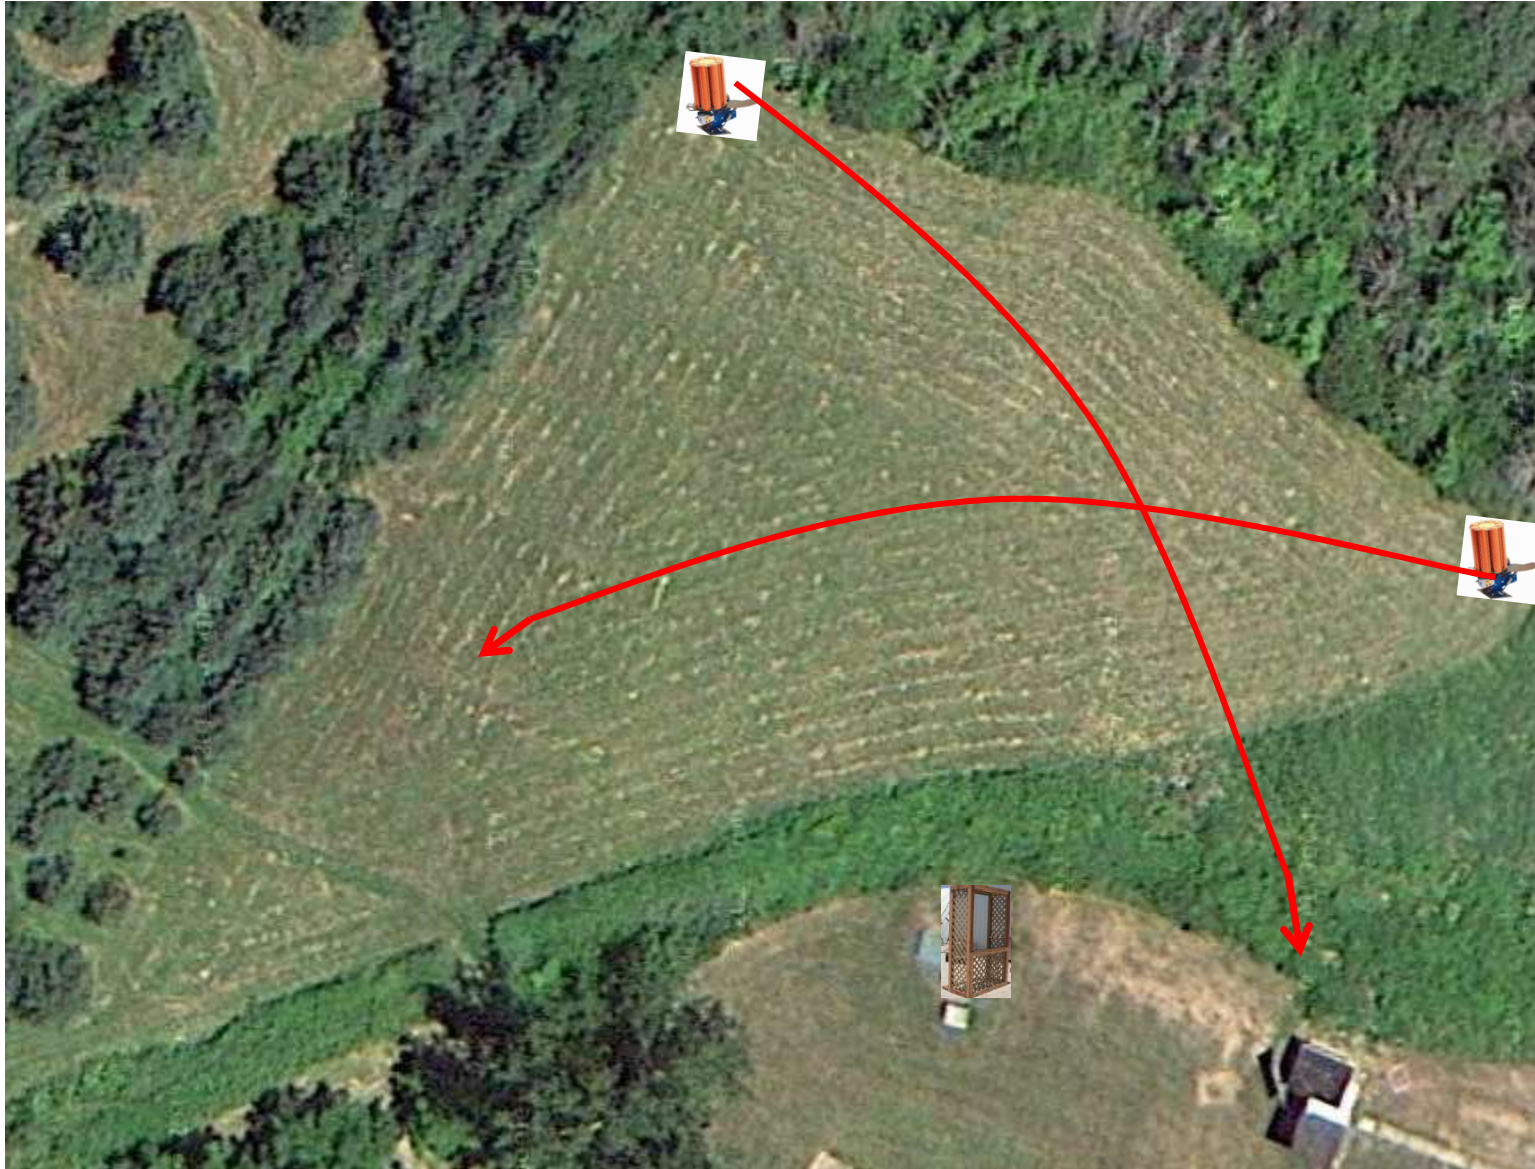

3 Simo Pair (6)
Promatic and Promatic

Trap Field

2 Report Pair (4)
Trap House then Rabbit

5-Stand

2 Simo Pair (4)
Mec Chondel and Low House
MIDI's (Mid Size Targets)

Skeet 2

2 Simo Pair (4)
Promatic and Promatic

Skeet 6

3 Simo Pair (6)
Promatic and Promatic

The Pit

The Menu – 12/09/2017

1) Trap Field	- 3 Simo Pair	- Promatic and Promatic	(6)
2) 5-Stand	- 2 Report Pair	- Trap House then Rabbit	(4)
3) Skeet #2	- 2 Simo Pair	- Mec Chondel (MIDI's) and Low House	(4)
4) Gallows	- 3 Simo Pair	- Promatic and Promatic	(6)
5) Skeet #3	- 3 Simo Pair	- Trap House and High House	(6)
6) Skeet #4	- 3 Simo Pair	- Low House and Promatic	(6)
7) Skeet #5	- 3 Simo Pair	- Promatic and Promatic	(6)
8) Skeet #6	- 3 Following Pair	- Mec Battue then Mec Battue Hold the Button Down	(6)
9) The Pit	- 3 Simo Pair	- Promatic and Promatic	(6)

			(50)

Standard Images

High Low Trap