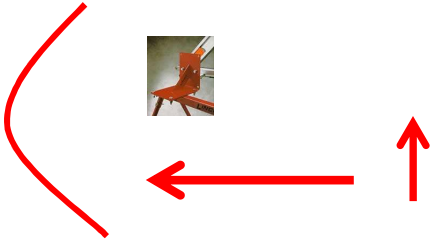

Skeet 6

3 Simo Pair (6)
Promatic and Promatic

The Pit

The Menu – 12/09/2017

1) Trap Field	- 3 Simo Pair	- Promatic and Promatic	(6)
2) 5-Stand	- 2 Report Pair	- Trap House then Rabbit	(4)
3) Skeet #2	- 2 Simo Pair	- Mec Chondel (MIDI's) and Low House	(4)
4) Gallows	- 3 Simo Pair	- Promatic and Promatic	(6)
5) Skeet #3	- 3 Simo Pair	- Trap House and High House	(6)
6) Skeet #4	- 3 Simo Pair	- Low House and Promatic	(6)
7) Skeet #5	- 3 Simo Pair	- Promatic and Promatic	(6)
8) Skeet #6	- 3 Following Pair	- Mec Battue then Mec Battue Hold the Button Down	(6)
9) The Pit	- 3 Simo Pair	- Promatic and Promatic	(6)

			(50)

Standard Images

High Low Trap