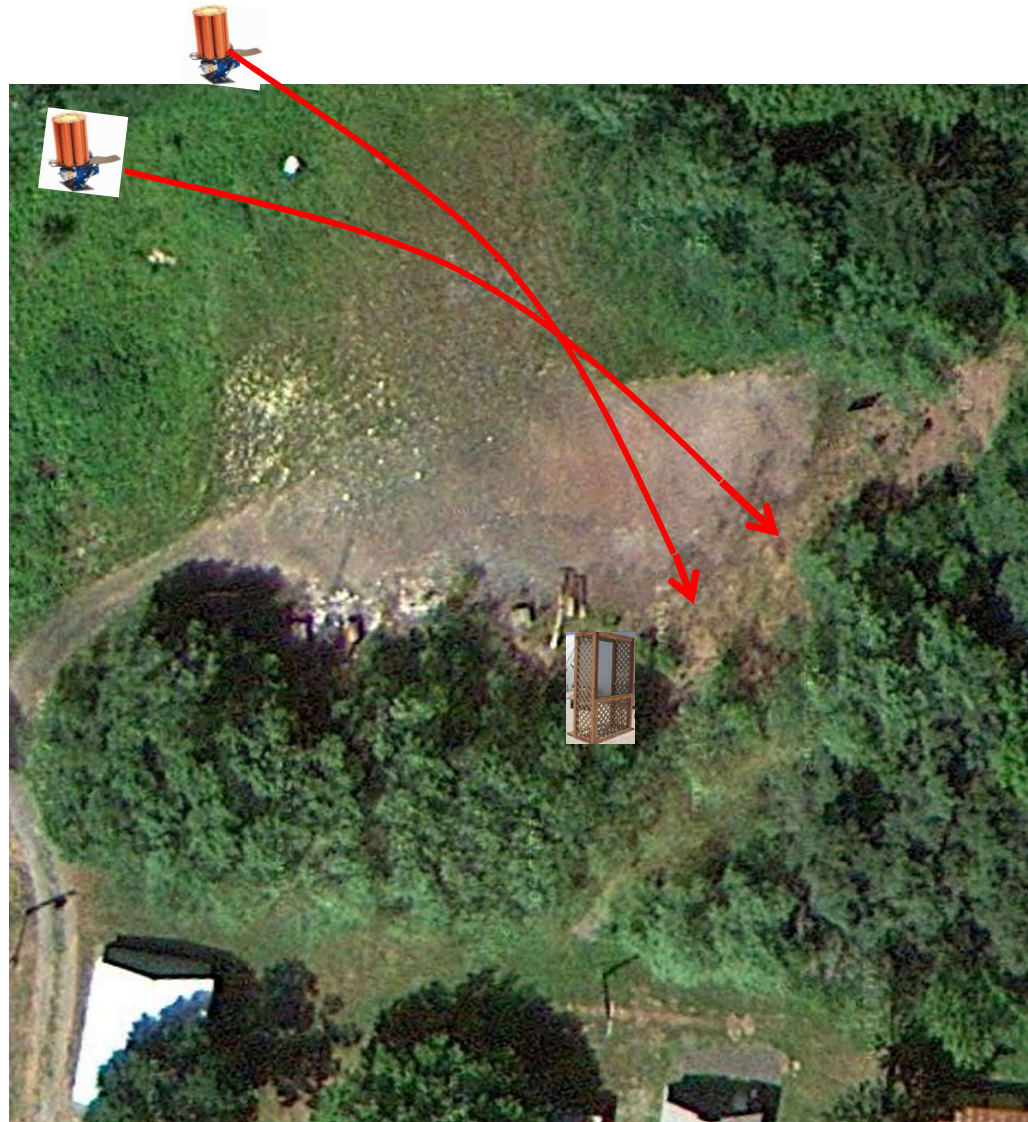

Gallows

3 Simo Pair (6)
Trap House and High House

Skeet 3

3 Simo Pair (6)
Low House and Promatic

Skeet 4

3 Simo Pair (6)
Promatic and Promatic

Skeet 5

3 Following Pair (6)
Mec Battue then Mec Battue
(* Try Orange Side Up *)
Tighten Spring

Skeet 6

3 Simo Pair (6)
Promatic and Promatic

The Pit

The Menu – 12/09/2017

1) Trap Field	- 3 Simo Pair	- Promatic and Promatic	(6)
2) 5-Stand	- 2 Report Pair	- Trap House then Rabbit	(4)
3) Skeet #2	- 2 Simo Pair	- Mec Chondel (MIDI's) and Low House	(4)
4) Gallows	- 3 Simo Pair	- Promatic and Promatic	(6)
5) Skeet #3	- 3 Simo Pair	- Trap House and High House	(6)
6) Skeet #4	- 3 Simo Pair	- Low House and Promatic	(6)
7) Skeet #5	- 3 Simo Pair	- Promatic and Promatic	(6)
8) Skeet #6	- 3 Following Pair	- Mec Battue then Mec Battue Hold the Button Down	(6)
9) The Pit	- 3 Simo Pair	- Promatic and Promatic	(6)