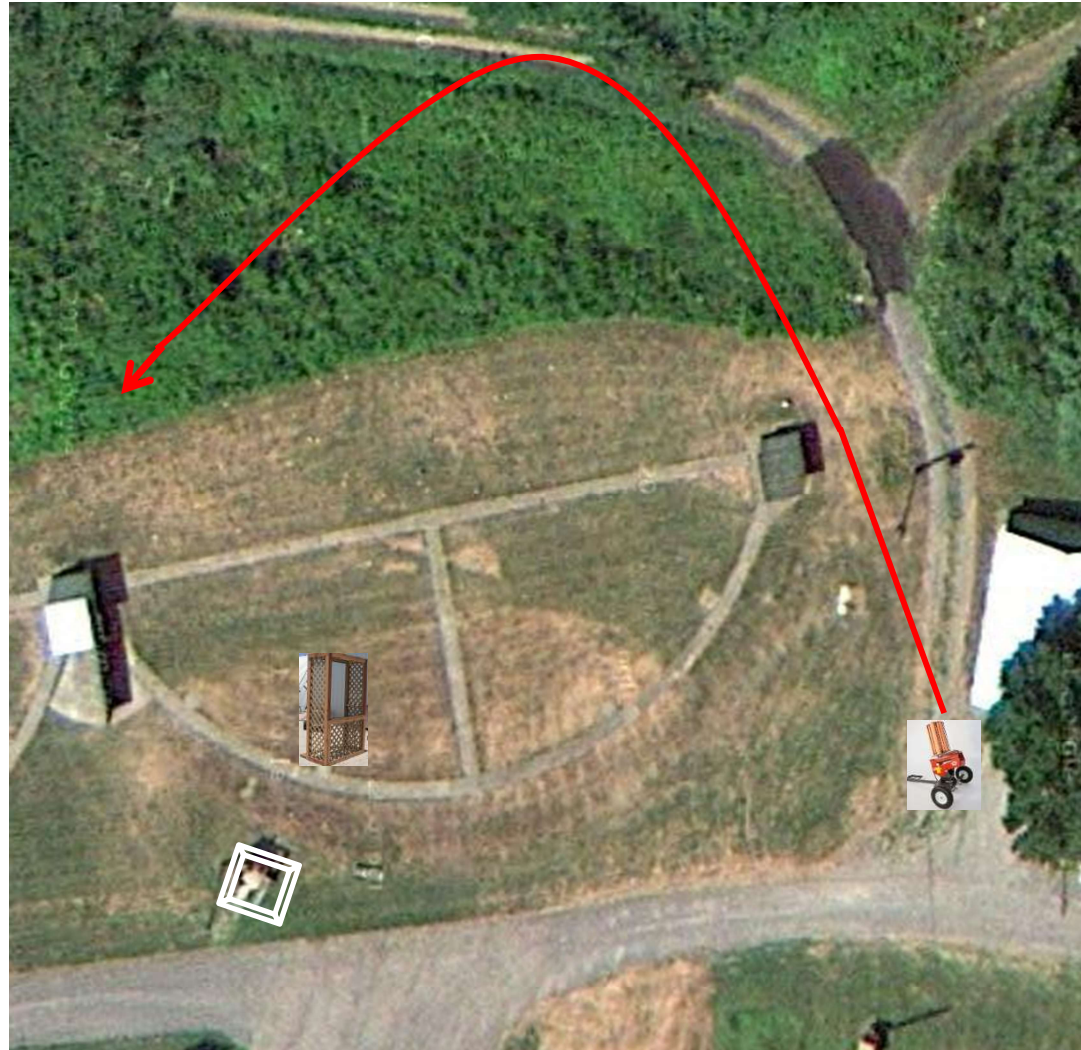

Gallows

3 Simo Pair (6)
Trap House and High House

Skeet 3

3 Simo Pair (6)
Low House and Promatic

Skeet 4

3 Simo Pair (6)
Promatic and Promatic

Skeet 5

3 Following Pair (6)
Mec Battue then Mec Battue
(* Try Orange Side Up *)
Tighten Spring

Skeet 6

3 Simo Pair (6)
Promatic and Promatic

The Pit

The Menu – 12/09/2017

1) Trap Field	- 3 Simo Pair	- Promatic and Promatic	(6)
2) 5-Stand	- 2 Report Pair	- Trap House then Rabbit	(4)
3) Skeet #2	- 2 Simo Pair	- Mec Chondel (MIDI's) and Low House	(4)
4) Gallows	- 3 Simo Pair	- Promatic and Promatic	(6)
5) Skeet #3	- 3 Simo Pair	- Trap House and High House	(6)
6) Skeet #4	- 3 Simo Pair	- Low House and Promatic	(6)
7) Skeet #5	- 3 Simo Pair	- Promatic and Promatic	(6)
8) Skeet #6	- 3 Following Pair	- Mec Battue then Mec Battue Hold the Button Down	(6)
9) The Pit	- 3 Simo Pair	- Promatic and Promatic	(6)

			(50)

Standard Images

High Low Trap