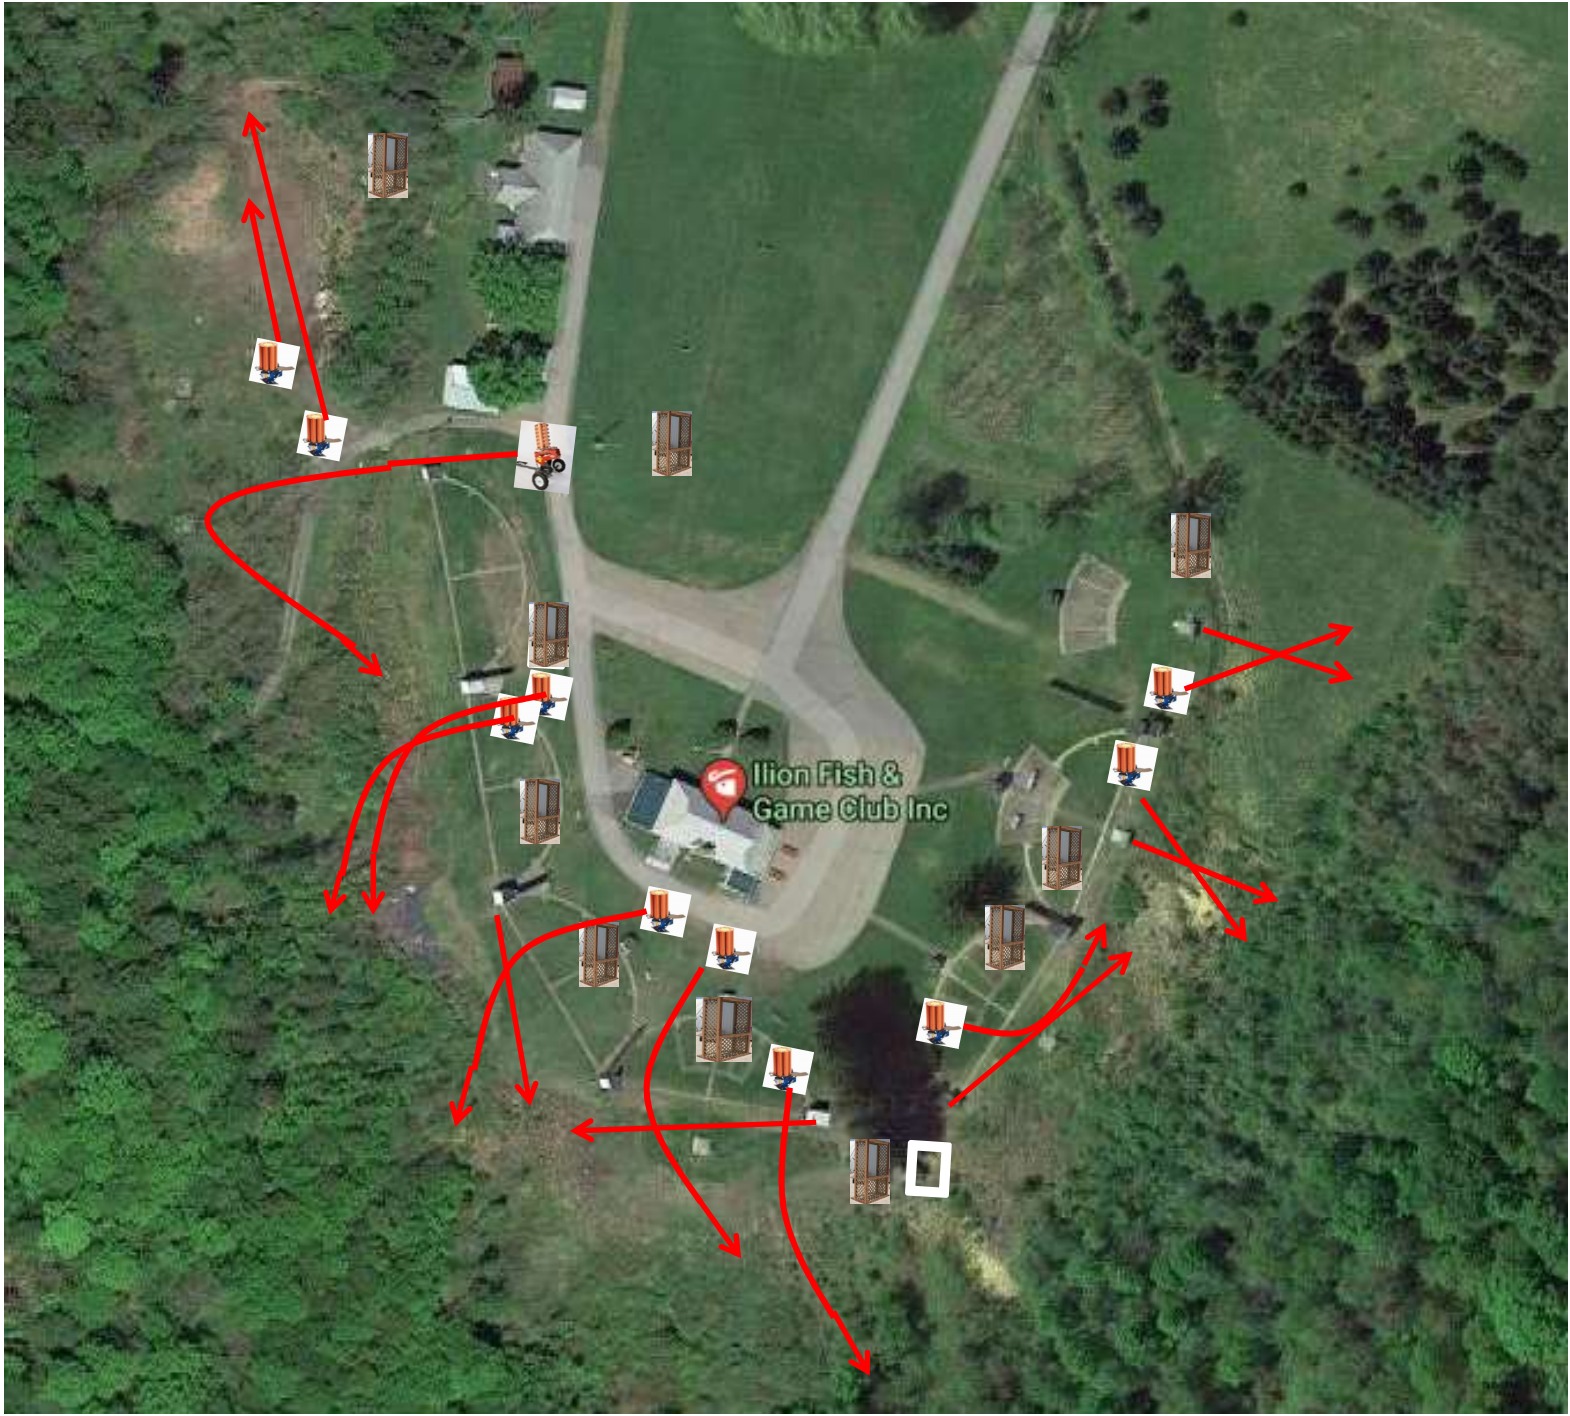

2 Following Pair (4)
Mec Battue and Mec Battue
Hold The Button Down
Shooting from the Mini-Gallows

Skeet 6

3 Simo Pair (6)
Promatic and Promatic
Close one slow, far one Fast

The Pit

The Menu – 01/20/2018

1) Trap Field	- 3 Simo Pair	- Trap House and Promatic	(6)
2) 5-Stand	- 3 Simo Pair	- Trap House and Promatic	(6)
3) Skeet #2	- 2 Simo Pair	- Mec Chondel (MIDI's) and Low House	(4)
4) Gallows	- 3 Following Pair	- Promatic then Promatic ** Hold The Button Down **	(6)
5) Skeet #3	- 3 Simo Pair	- High House and Promatic	(6)
6) Skeet #4	- 3 Simo Pair	- Low House and Promatic	(6)
7) Skeet #5	- 3 Simo Pair	- Promatic and Promatic	(6)
8) Skeet #6	- 2 Following Pair	- Mec Battue then Mec Battue ** Hold The Button Down **	(4)
9) The Pit	- 3 Simo Pair	- Promatic and Promatic	(6)

			(50)