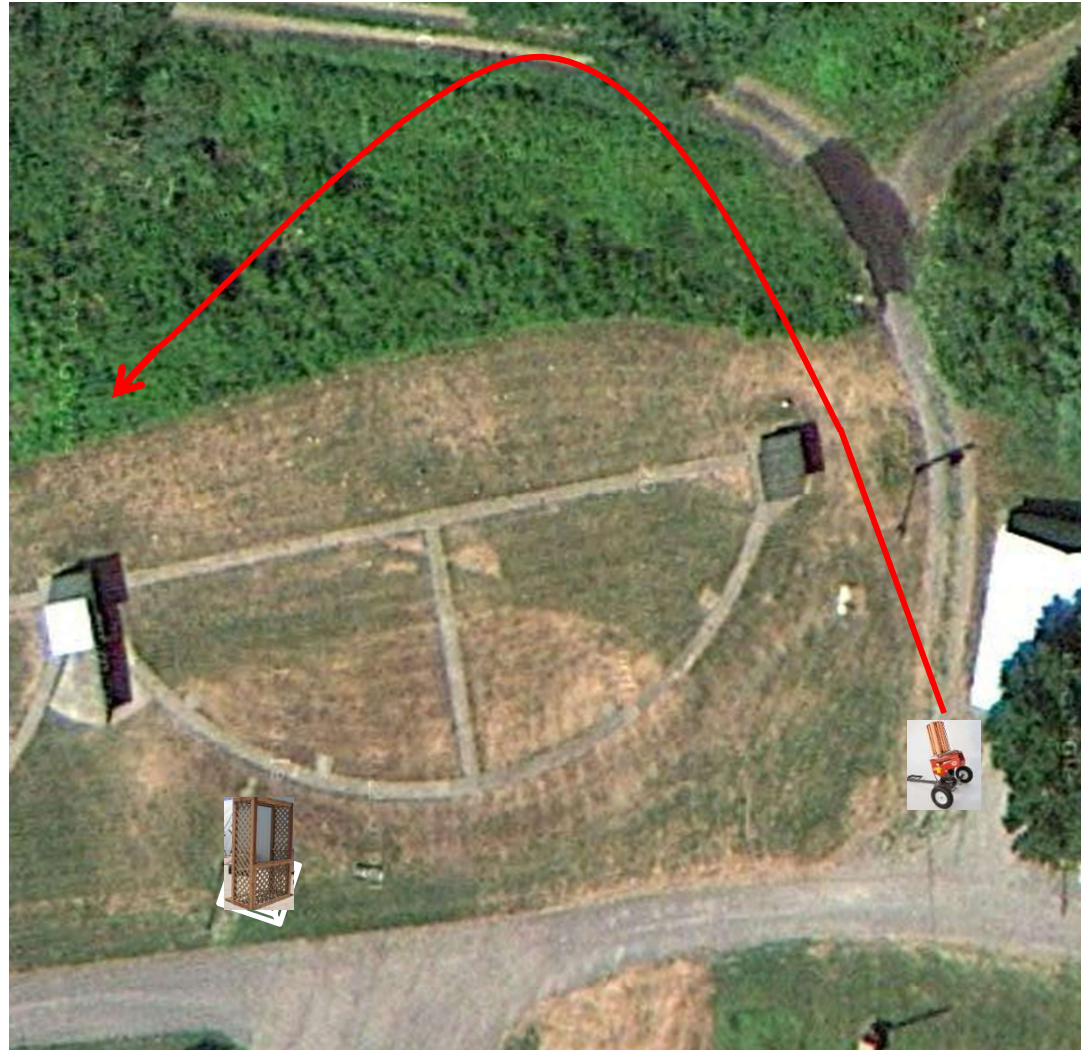

Gallows

Up by the
High House

3 Simo Pair (6)
High House and Promatic

Skeet 3

3 Simo Pair (6)
Low House and Promatic

Skeet 4

3 Simo Pair (6)
Promatic and Promatic

Skeet 5

2 Following Pair (4)
Mec Battue and Mec Battue
Hold The Button Down
Shooting from the Mini-Gallows

Skeet 6

3 Simo Pair (6)
Promatic and Promatic
Close one slow, far one Fast

The Pit

The Menu – 01/20/2018

1) Trap Field	- 3 Simo Pair	- Trap House and Promatic	(6)
2) 5-Stand	- 3 Simo Pair	- Trap House and Promatic	(6)
3) Skeet #2	- 2 Simo Pair	- Mec Chondel (MIDI's) and Low House	(4)
4) Gallows	- 3 Following Pair	- Promatic then Promatic ** Hold The Button Down **	(6)
5) Skeet #3	- 3 Simo Pair	- High House and Promatic	(6)
6) Skeet #4	- 3 Simo Pair	- Low House and Promatic	(6)
7) Skeet #5	- 3 Simo Pair	- Promatic and Promatic	(6)
8) Skeet #6	- 2 Following Pair	- Mec Battue then Mec Battue ** Hold The Button Down **	(4)
9) The Pit	- 3 Simo Pair	- Promatic and Promatic	(6)