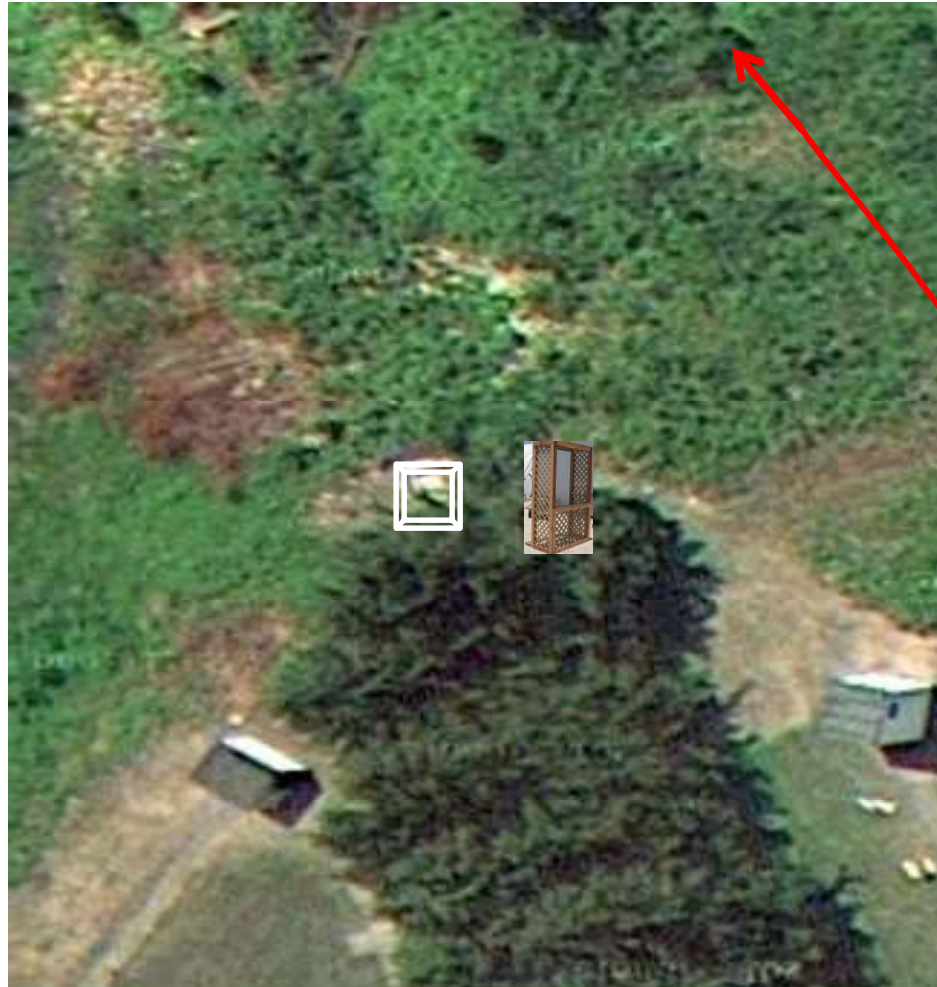

3 Following Pair (6)
Promatic and Promatic
Hold the Button Down

Gallows

Up by the
High House