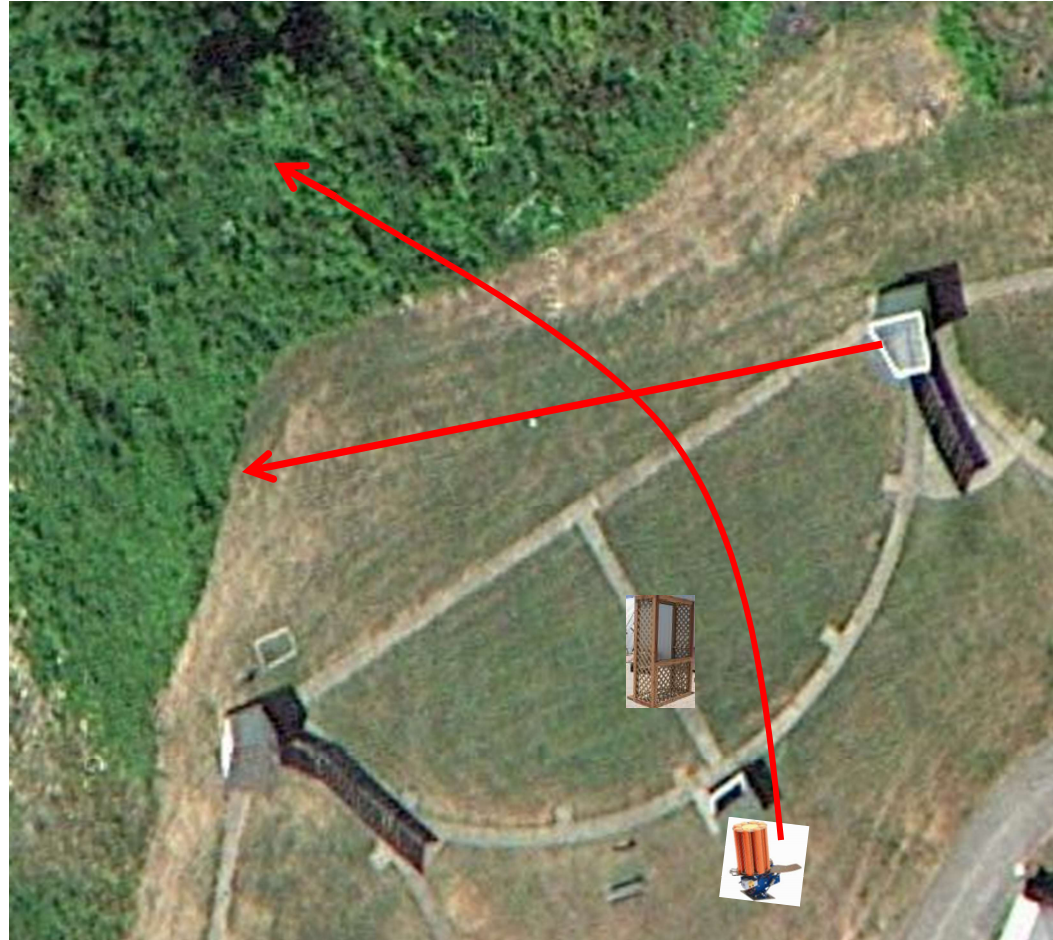

Gallows

Up by the
High House

3 Simo Pair (6)
High House and Promatic

Skeet 3

3 Simo Pair (6)
Low House and Promatic

Skeet 4

3 Simo Pair (6)
Promatic and Promatic

Skeet 5

2 Following Pair (4)
Mec Battue and Mec Battue
Hold The Button Down
Shooting from the Mini-Gallows

Skeet 6

3 Simo Pair (6)
Promatic and Promatic
Close one slow, far one Fast

The Pit

The Menu – 01/20/2018

1) Trap Field	- 3 Simo Pair	- Trap House and Promatic	(6)
2) 5-Stand	- 3 Simo Pair	- Trap House and Promatic	(6)
3) Skeet #2	- 2 Simo Pair	- Mec Chondel (MIDI's) and Low House	(4)
4) Gallows	- 3 Following Pair	- Promatic then Promatic ** Hold The Button Down **	(6)
5) Skeet #3	- 3 Simo Pair	- High House and Promatic	(6)
6) Skeet #4	- 3 Simo Pair	- Low House and Promatic	(6)
7) Skeet #5	- 3 Simo Pair	- Promatic and Promatic	(6)
8) Skeet #6	- 2 Following Pair	- Mec Battue then Mec Battue ** Hold The Button Down **	(4)
9) The Pit	- 3 Simo Pair	- Promatic and Promatic	(6)