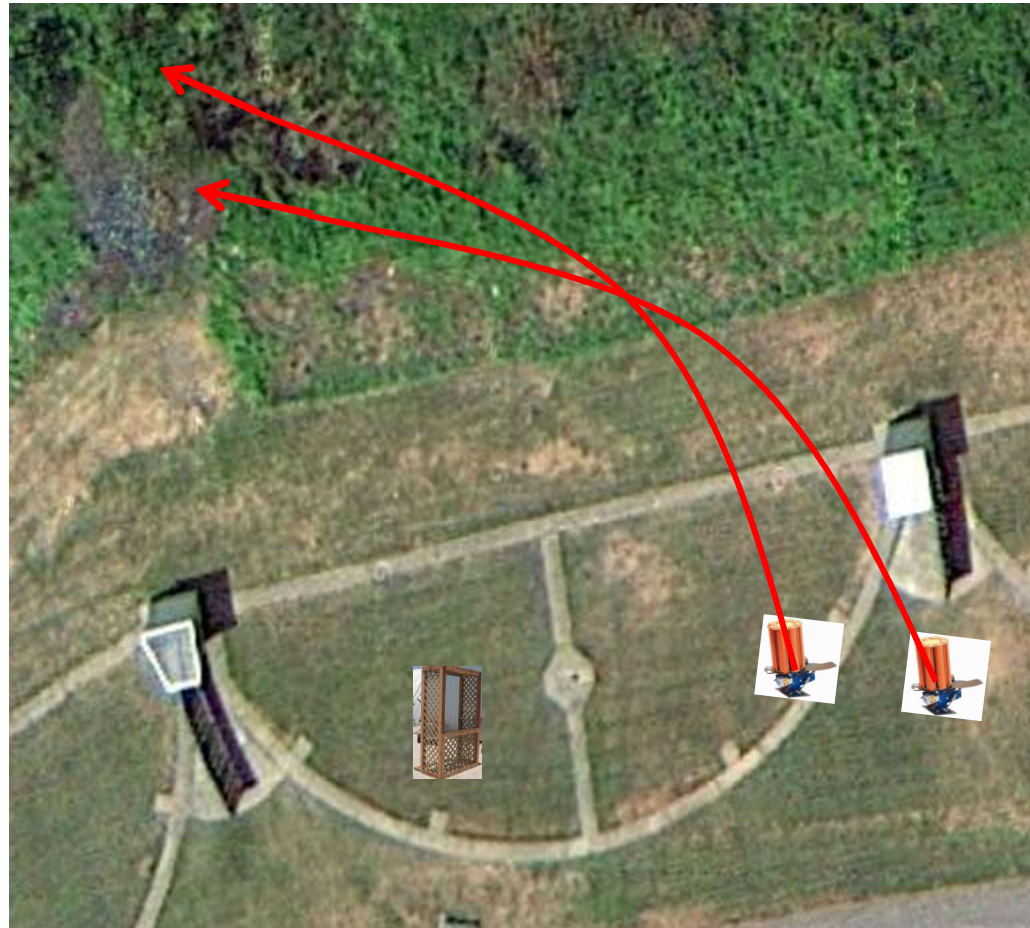

Gallows

Up by the
High House

3 Simo Pair (6)
High House and Promatic

Skeet 3

3 Simo Pair (6)
Low House and Promatic

Skeet 4

3 Simo Pair (6)
Promatic and Promatic

Skeet 5

2 Following Pair (4)
Mec Battue and Mec Battue
Hold The Button Down
Shooting from the Mini-Gallows

Skeet 6

3 Simo Pair (6)
Promatic and Promatic
Close one slow, far one Fast

The Pit

The Menu – 01/20/2018

1) Trap Field	- 3 Simo Pair	- Trap House and Promatic	(6)
2) 5-Stand	- 3 Simo Pair	- Trap House and Promatic	(6)
3) Skeet #2	- 2 Simo Pair	- Mec Chondel (MIDI's) and Low House	(4)
4) Gallows	- 3 Following Pair	- Promatic then Promatic ** Hold The Button Down **	(6)
5) Skeet #3	- 3 Simo Pair	- High House and Promatic	(6)
6) Skeet #4	- 3 Simo Pair	- Low House and Promatic	(6)
7) Skeet #5	- 3 Simo Pair	- Promatic and Promatic	(6)
8) Skeet #6	- 2 Following Pair	- Mec Battue then Mec Battue ** Hold The Button Down **	(4)
9) The Pit	- 3 Simo Pair	- Promatic and Promatic	(6)