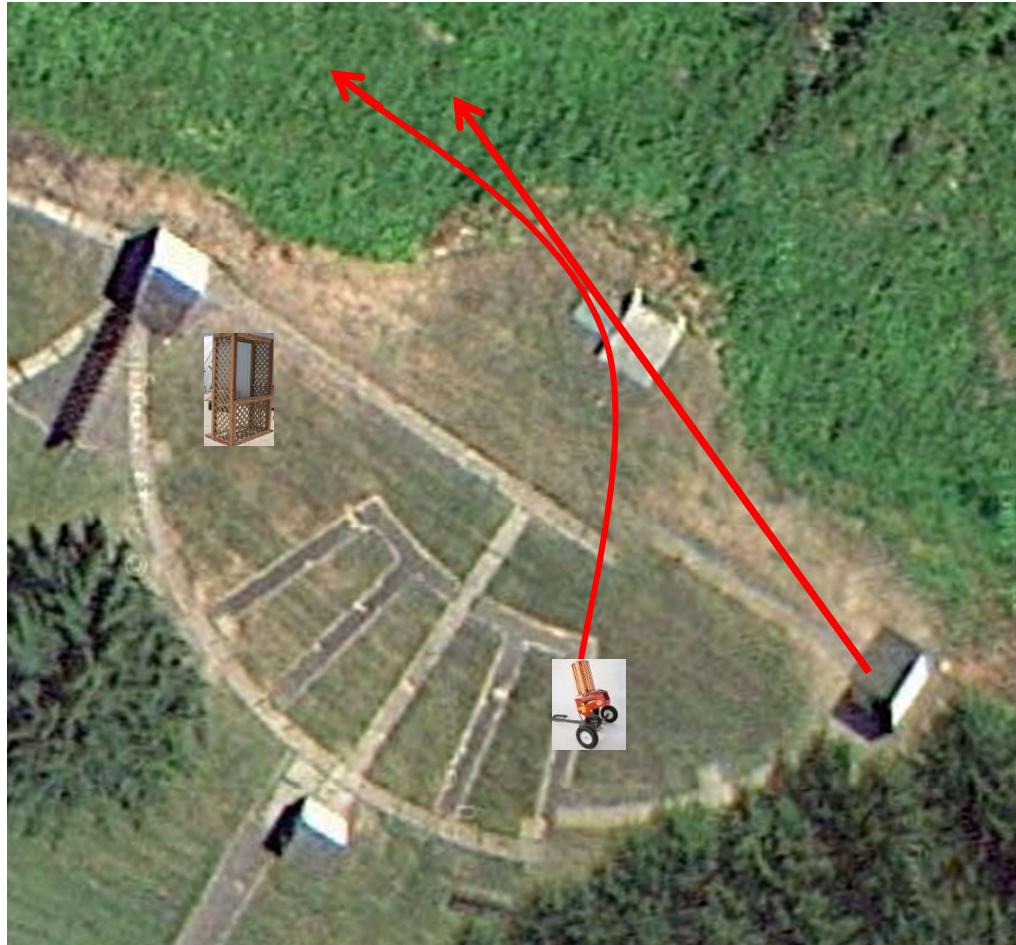

3 Simo Pair (6)
Trap House and Promatic

Trap Field

3 Simo Pair (6)
Trap House and Promatic

5-Stand

2 Simo Pair (4)
Low House and Mec Chondel
MIDI's (Mid Size Targets)
Same Target as Last Week

Skeet 2

3 Following Pair (6)
Promatic and Promatic
Hold the Button Down

2 Following Pair (4)
Mec Battue and Mec Battue
Hold The Button Down
Shooting from the Mini-Gallows

Skeet 6

3 Simo Pair (6)
Promatic and Promatic
Close one slow, far one Fast

The Pit

The Menu – 01/20/2018

1) Trap Field	- 3 Simo Pair	- Trap House and Promatic	(6)
2) 5-Stand	- 3 Simo Pair	- Trap House and Promatic	(6)
3) Skeet #2	- 2 Simo Pair	- Mec Chondel (MIDI's) and Low House	(4)
4) Gallows	- 3 Following Pair	- Promatic then Promatic ** Hold The Button Down **	(6)
5) Skeet #3	- 3 Simo Pair	- High House and Promatic	(6)
6) Skeet #4	- 3 Simo Pair	- Low House and Promatic	(6)
7) Skeet #5	- 3 Simo Pair	- Promatic and Promatic	(6)
8) Skeet #6	- 2 Following Pair	- Mec Battue then Mec Battue ** Hold The Button Down **	(4)
9) The Pit	- 3 Simo Pair	- Promatic and Promatic	(6)