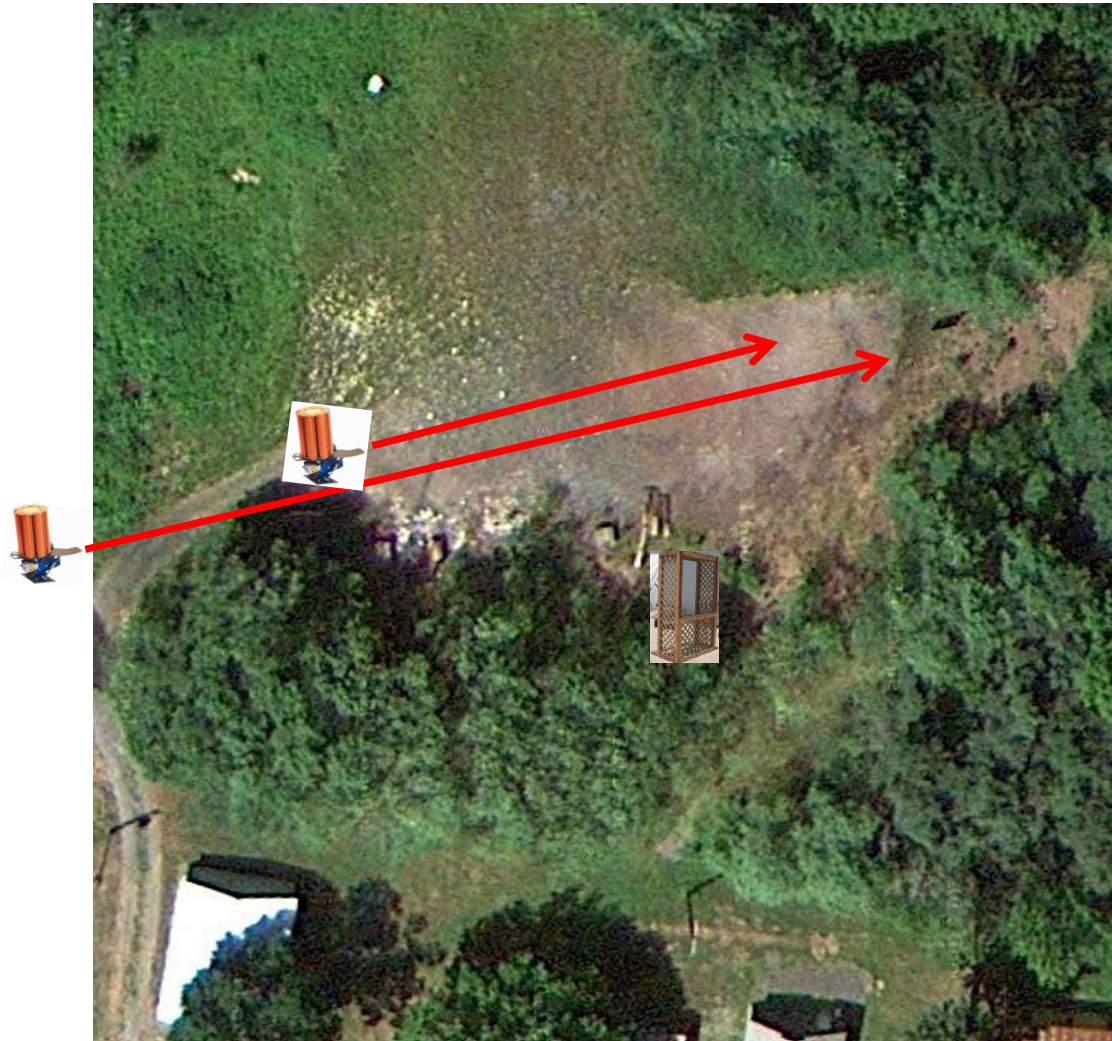

2 Following Pair (4)
Mec Battue and Mec Battue
Hold The Button Down
Shooting from the Mini-Gallows

Skeet 6

3 Simo Pair (6)
Promatic and Promatic
Close one slow, far one Fast

The Pit

The Menu – 01/20/2018

1) Trap Field	- 3 Simo Pair	- Trap House and Promatic	(6)
2) 5-Stand	- 3 Simo Pair	- Trap House and Promatic	(6)
3) Skeet #2	- 2 Simo Pair	- Mec Chondel (MIDI's) and Low House	(4)
4) Gallows	- 3 Following Pair	- Promatic then Promatic ** Hold The Button Down **	(6)
5) Skeet #3	- 3 Simo Pair	- High House and Promatic	(6)
6) Skeet #4	- 3 Simo Pair	- Low House and Promatic	(6)
7) Skeet #5	- 3 Simo Pair	- Promatic and Promatic	(6)
8) Skeet #6	- 2 Following Pair	- Mec Battue then Mec Battue ** Hold The Button Down **	(4)
9) The Pit	- 3 Simo Pair	- Promatic and Promatic	(6)