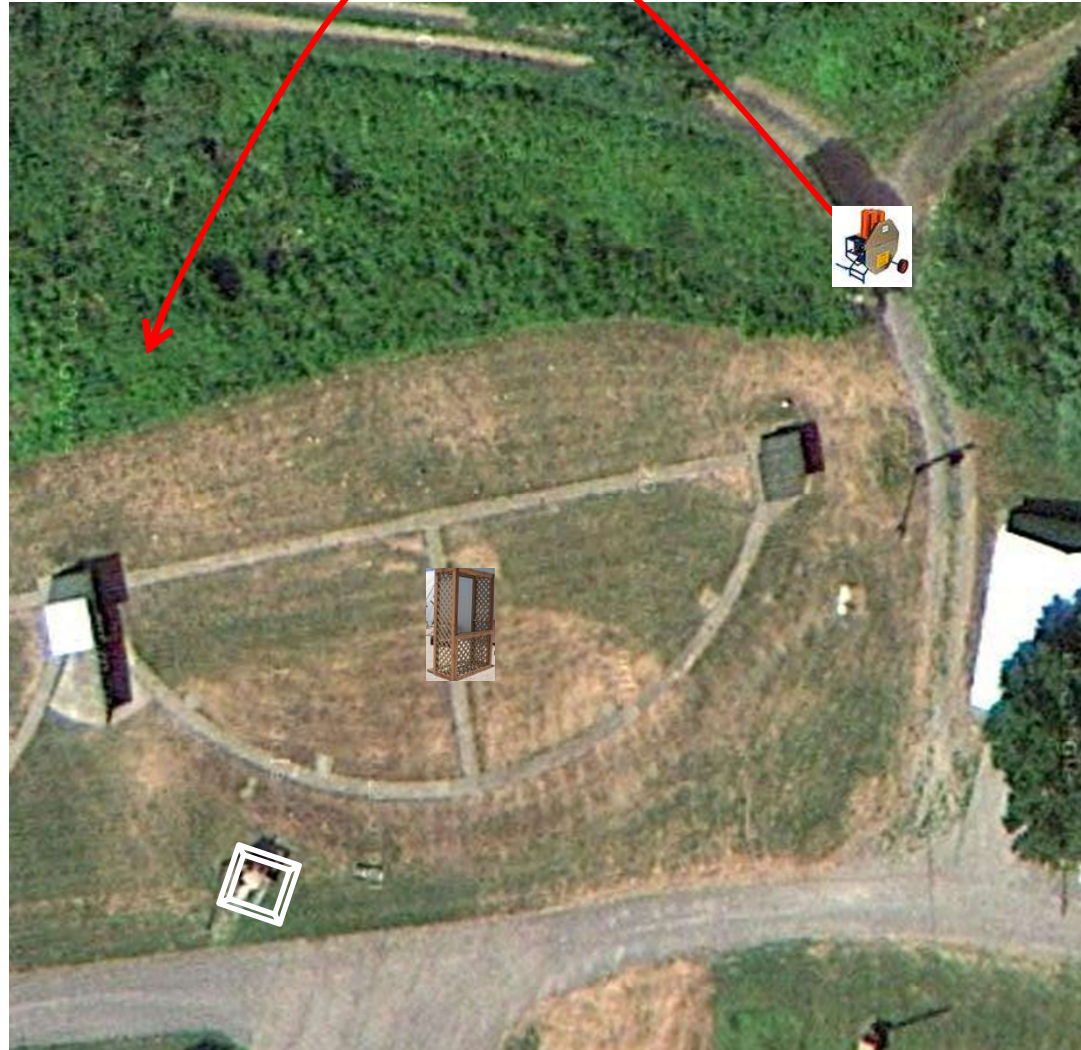

2 Following (4)
Promatic Chondel (Rabbits)

Skeet 6