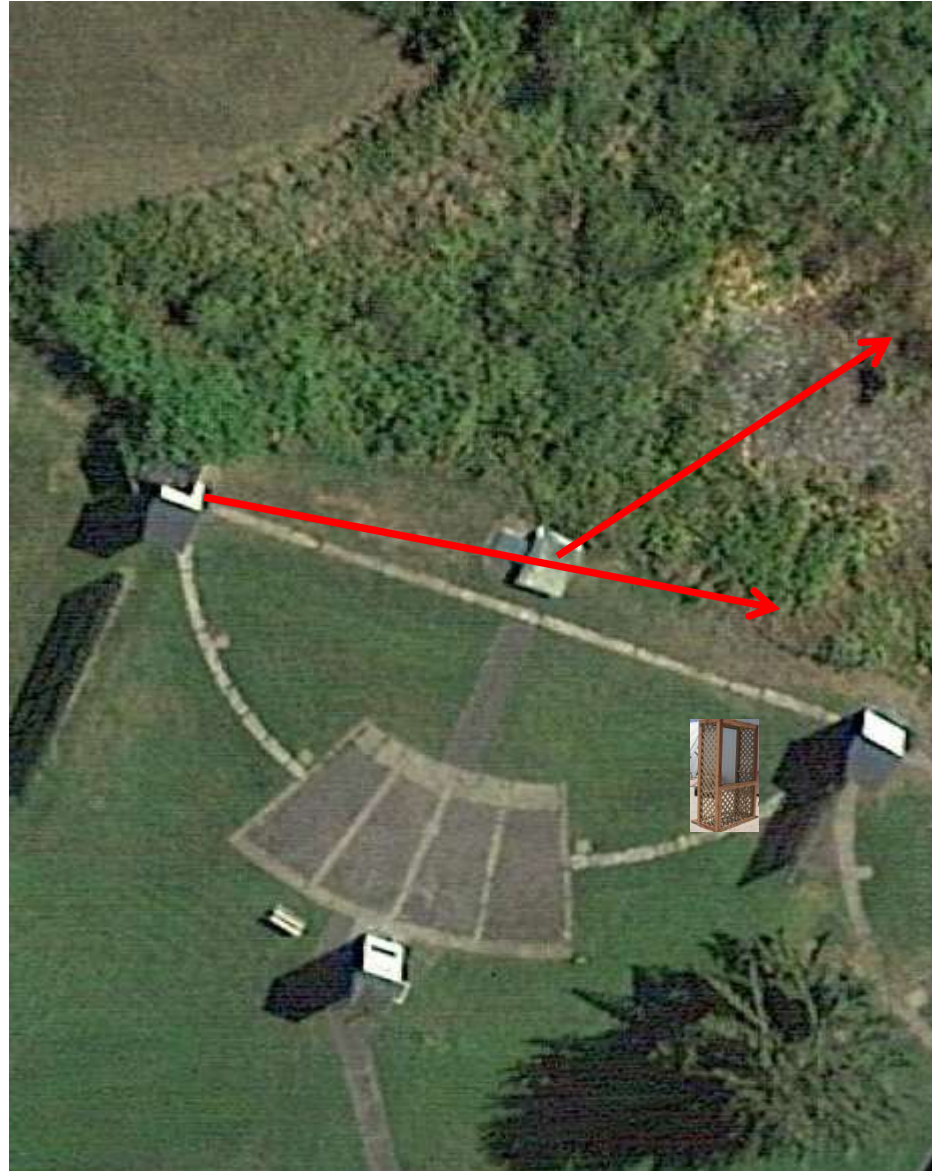

3 Report Pair (6)
Trap House then Promatic

Trap Field

3 Report Pair (6)
Trap House then High House

5-Stand

3 Simo Pair (6)
High House and Promatic

Skeet 2

2 Following Pair (4)
Promatic then Promatic
Hold the Button Down

Gallows

3 Report Pair (6)
Promatic (Left-Teal) then Promatic (Right-Teal)

Skeet 3

3 Simo Pair (6)
High House and Promatic
*Cage Station 3

Skeet 4

3 Simo Pair (6)
Low House and Promatic
*Cage Station 5

Skeet 5

2 Following (4)
Mec Chondel then Mec Chondel (Midi)
*Cage on Station 3

Skeet 6

3 Report Pair (6)
Promatic then Mec Battue
*Promatic Low and To The Left

The Pit

The Menu – 03/24/2018

1) Trap Field	- 3 Report Pair	- Trap House then Promatic	(6)
2) 5-Stand	- 3 Report Pair	- Trap House then High House	(6)
3) Skeet #2	- 3 Simo Pair	- High House and Promatic	(6)
4) Gallows	- 2 Following Pair	- Promatic then Promatic ** Hold The Button Down **	(4)
5) Skeet #3	- 3 Report Pair	- Promatic (Left-Teal) then Promatic (Right-Teal)	(6)
6) Skeet #4	- 3 Simo Pair	- High House and Promatic	(6)
7) Skeet #5	- 3 Simo Pair	- Low House and Promatic	(6)
8) Skeet #6	- 2 Following Pair	- Mec Chondel then Mec Chondel (Midi) ** Hold The Button Down **	(4)
9) The Pit	- 3 Report Pair	- Promatic then Mec Battue	(6)