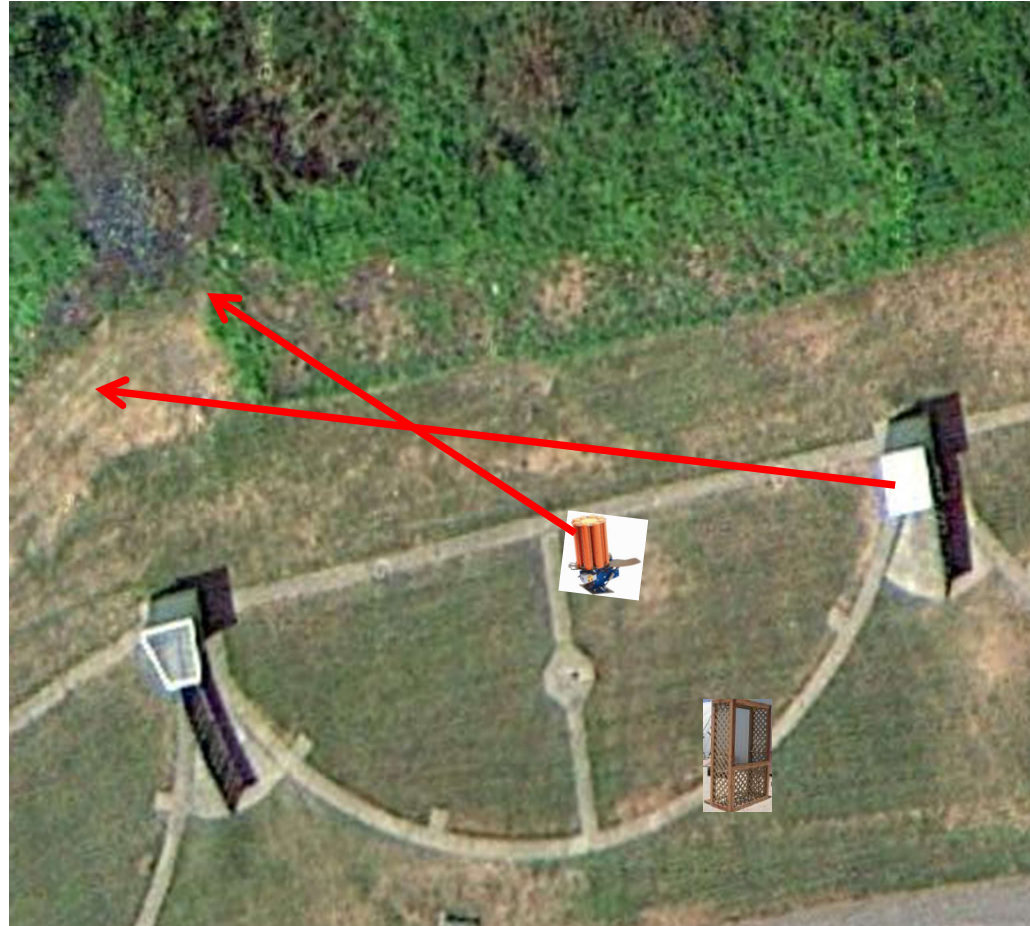

Gallows

3 Report Pair (6)
Promatic (Left-Teal) then Promatic (Right-Teal)

Skeet 3

3 Simo Pair (6)
High House and Promatic
*Cage Station 3

Skeet 4

3 Simo Pair (6)
Low House and Promatic
*Cage Station 5

Skeet 5

2 Following (4)
Mec Chondel then Mec Chondel (Midi)
*Cage on Station 3

Skeet 6

3 Report Pair (6)
Promatic then Mec Battue
*Promatic Low and To The Left

The Pit

The Menu – 03/24/2018

1) Trap Field	- 3 Report Pair	- Trap House then Promatic	(6)
2) 5-Stand	- 3 Report Pair	- Trap House then High House	(6)
3) Skeet #2	- 3 Simo Pair	- High House and Promatic	(6)
4) Gallows	- 2 Following Pair	- Promatic then Promatic ** Hold The Button Down **	(4)
5) Skeet #3	- 3 Report Pair	- Promatic (Left-Teal) then Promatic (Right-Teal)	(6)
6) Skeet #4	- 3 Simo Pair	- High House and Promatic	(6)
7) Skeet #5	- 3 Simo Pair	- Low House and Promatic	(6)
8) Skeet #6	- 2 Following Pair	- Mec Chondel then Mec Chondel (Midi) ** Hold The Button Down **	(4)
9) The Pit	- 3 Report Pair	- Promatic then Mec Battue	(6)