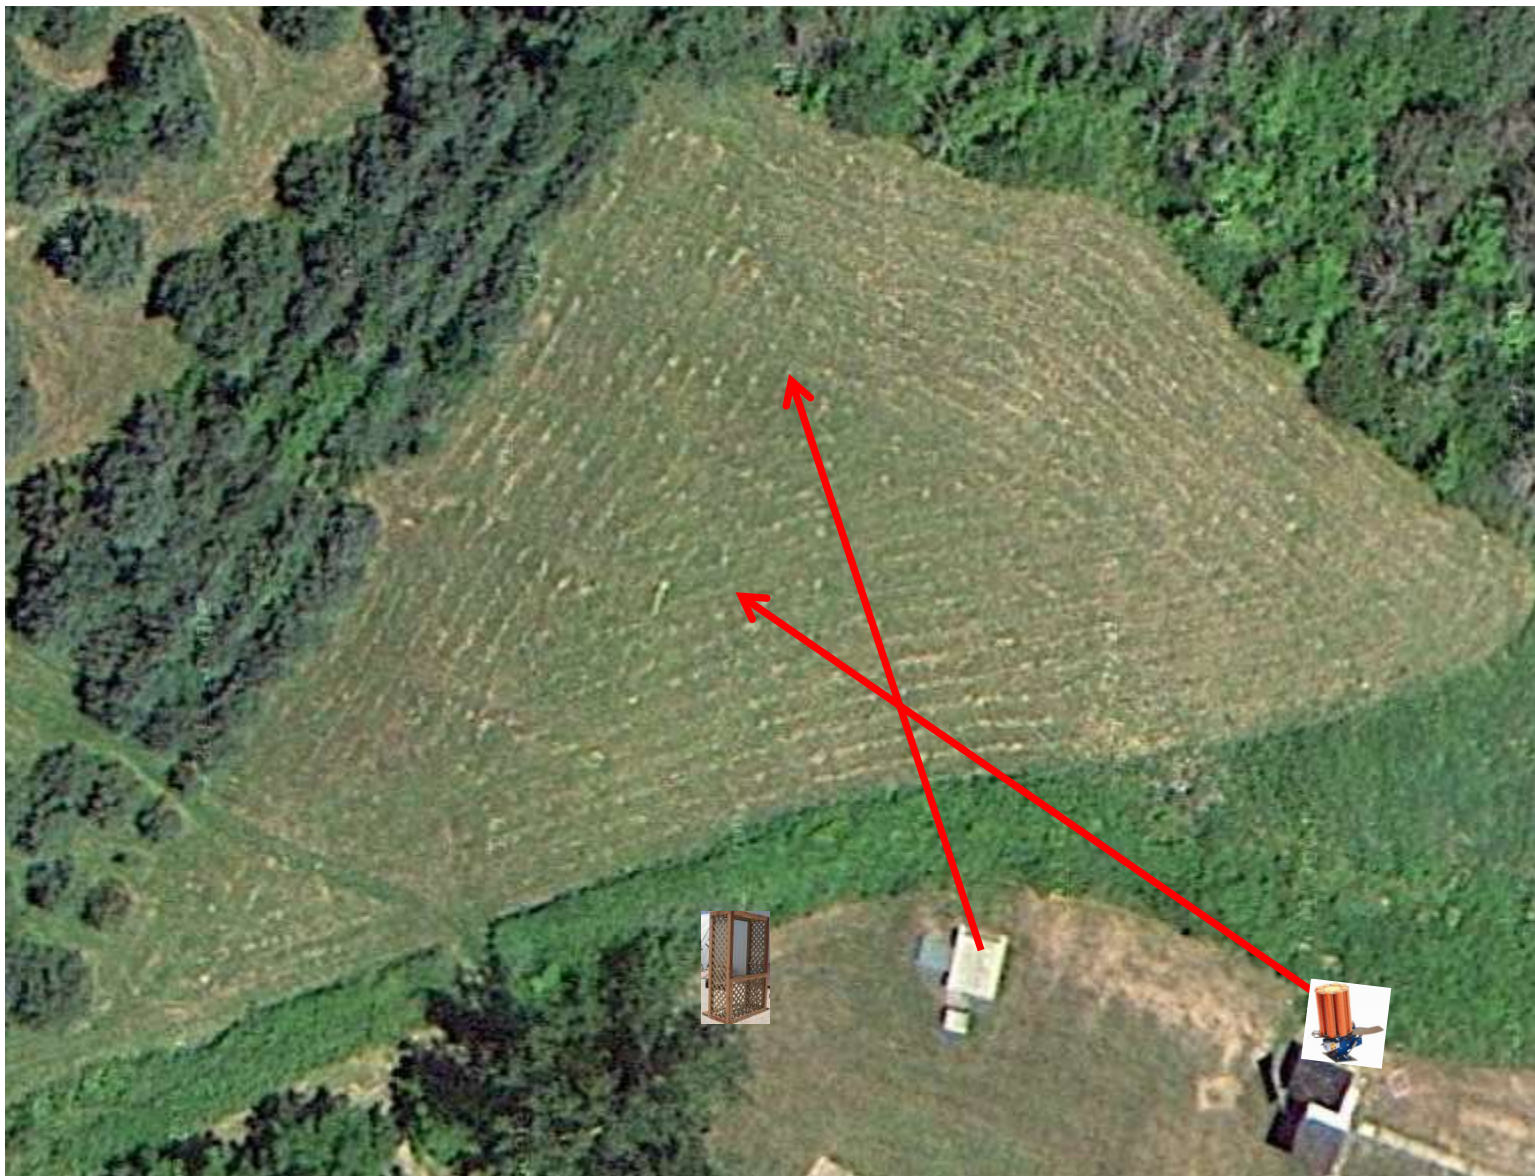

3 Report Pair (6)
Trap House then Promatic

Trap Field

3 Report Pair (6)
Trap House then High House

5-Stand

3 Simo Pair (6)
High House and Promatic

Skeet 2

2 Following Pair (4)
Promatic then Promatic
Hold the Button Down

Gallows

3 Report Pair (6)
Promatic (Left-Teal) then Promatic (Right-Teal)

Skeet 3

3 Simo Pair (6)
High House and Promatic
*Cage Station 3

Skeet 4

3 Simo Pair (6)
Low House and Promatic
*Cage Station 5

Skeet 5

2 Following (4)
Mec Chondel then Mec Chondel (Midi)
*Cage on Station 3

Skeet 6

3 Report Pair (6)
Promatic then Mec Battue
*Promatic Low and To The Left

The Pit

The Menu – 03/24/2018

1) Trap Field	- 3 Report Pair	- Trap House then Promatic	(6)
2) 5-Stand	- 3 Report Pair	- Trap House then High House	(6)
3) Skeet #2	- 3 Simo Pair	- High House and Promatic	(6)
4) Gallows	- 2 Following Pair	- Promatic then Promatic ** Hold The Button Down **	(4)
5) Skeet #3	- 3 Report Pair	- Promatic (Left-Teal) then Promatic (Right-Teal)	(6)
6) Skeet #4	- 3 Simo Pair	- High House and Promatic	(6)
7) Skeet #5	- 3 Simo Pair	- Low House and Promatic	(6)
8) Skeet #6	- 2 Following Pair	- Mec Chondel then Mec Chondel (Midi) ** Hold The Button Down **	(4)
9) The Pit	- 3 Report Pair	- Promatic then Mec Battue	(6)