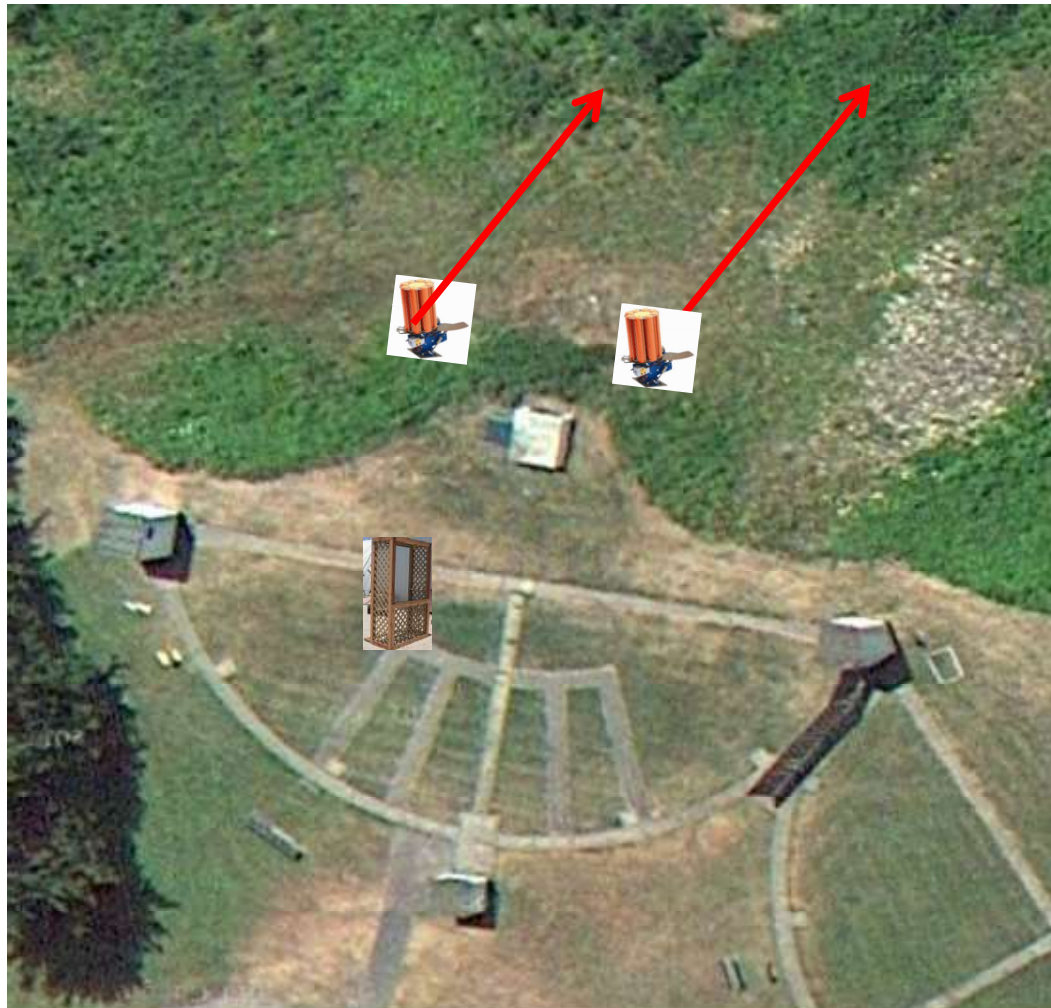

3 Report Pair (6)
Trap House then Promatic

Trap Field

3 Report Pair (6)
Trap House then High House

5-Stand

3 Simo Pair (6)
High House and Promatic

Skeet 2

2 Following Pair (4)
Promatic then Promatic
Hold the Button Down

Gallows

3 Report Pair (6)
Promatic (Left-Teal) then Promatic (Right-Teal)

Skeet 3

3 Simo Pair (6)
High House and Promatic
*Cage Station 3

Skeet 4

3 Simo Pair (6)
Low House and Promatic
*Cage Station 5

Skeet 5

2 Following (4)
Mec Chondel then Mec Chondel (Midi)
*Cage on Station 3

Skeet 6

3 Report Pair (6)
Promatic then Mec Battue
*Promatic Low and To The Left

The Pit

The Menu – 03/24/2018

1) Trap Field	- 3 Report Pair	- Trap House then Promatic	(6)
2) 5-Stand	- 3 Report Pair	- Trap House then High House	(6)
3) Skeet #2	- 3 Simo Pair	- High House and Promatic	(6)
4) Gallows	- 2 Following Pair	- Promatic then Promatic ** Hold The Button Down **	(4)
5) Skeet #3	- 3 Report Pair	- Promatic (Left-Teal) then Promatic (Right-Teal)	(6)
6) Skeet #4	- 3 Simo Pair	- High House and Promatic	(6)
7) Skeet #5	- 3 Simo Pair	- Low House and Promatic	(6)
8) Skeet #6	- 2 Following Pair	- Mec Chondel then Mec Chondel (Midi) ** Hold The Button Down **	(4)
9) The Pit	- 3 Report Pair	- Promatic then Mec Battue	(6)