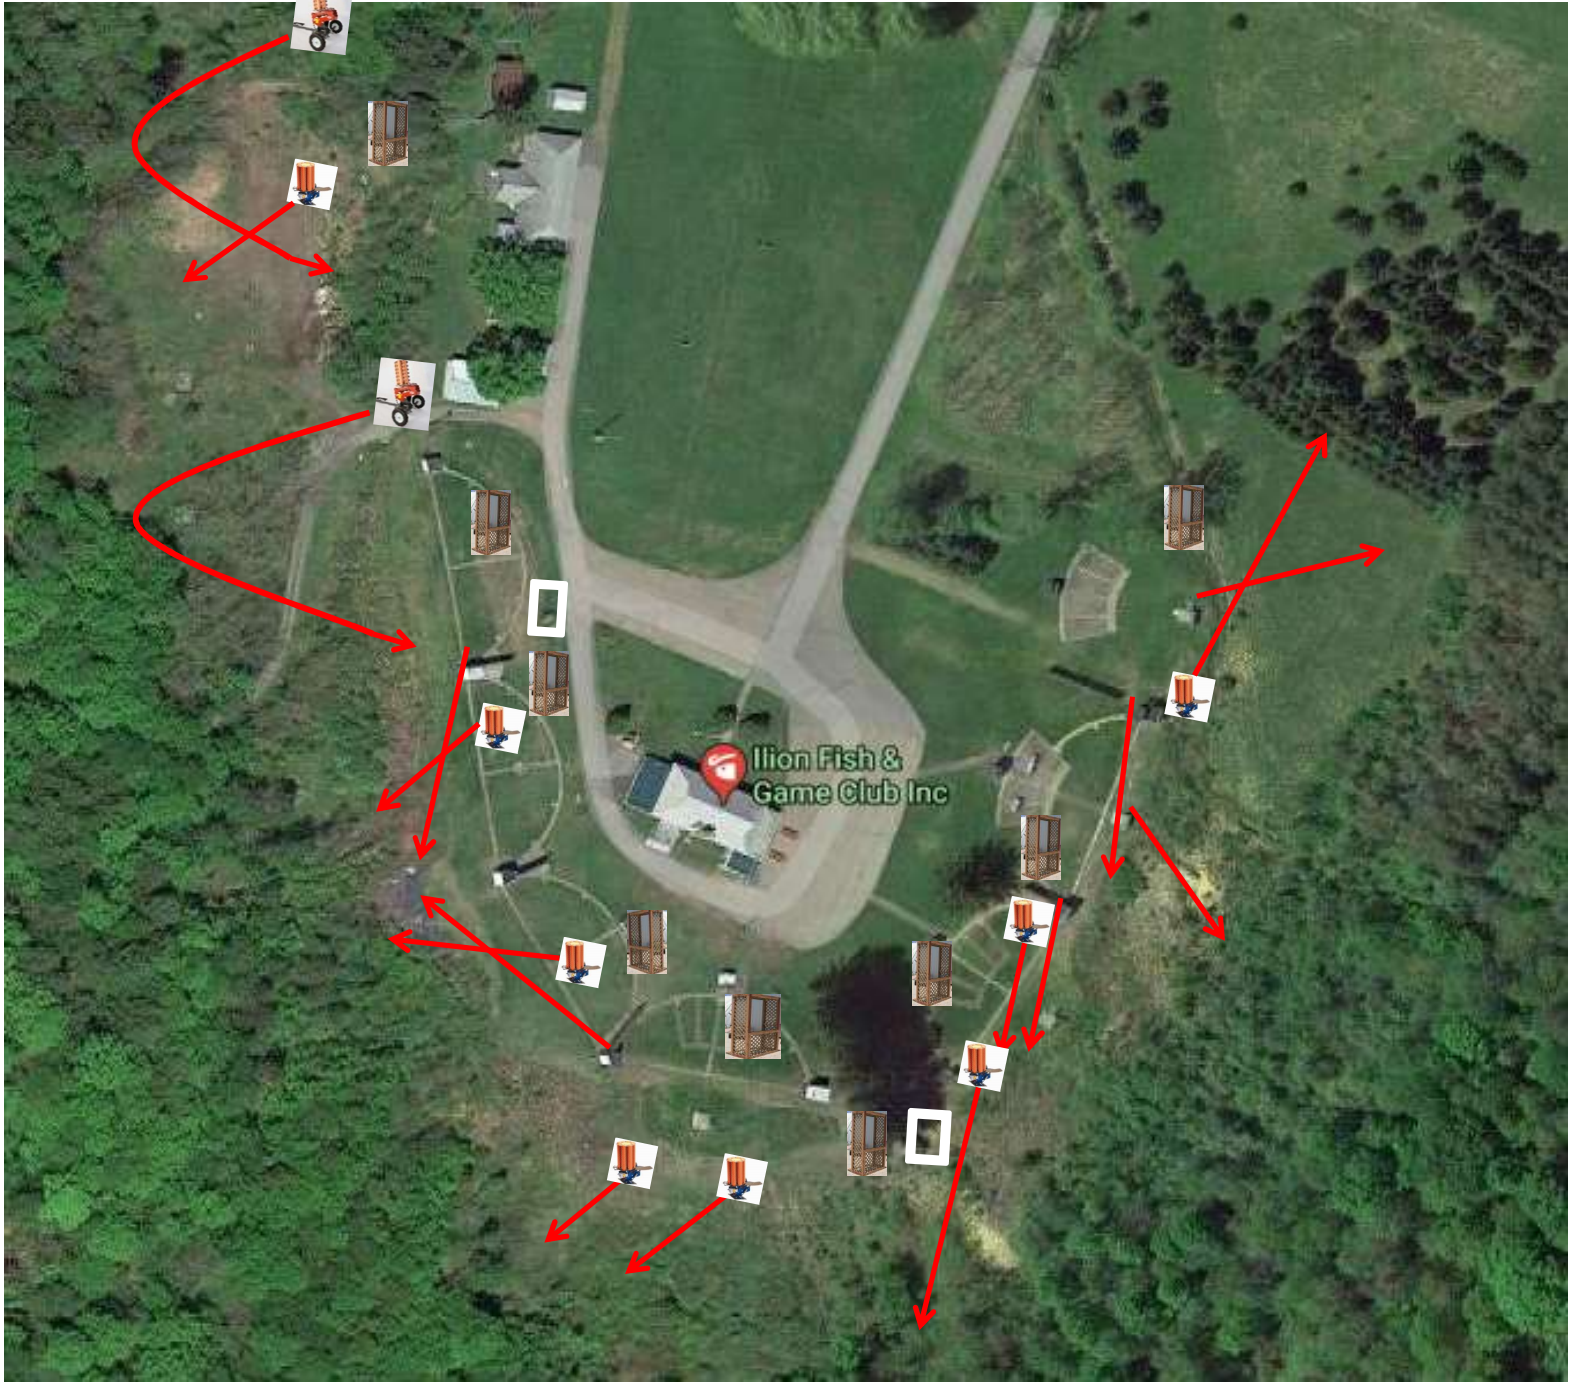

2 Following (4)
Mec Chondel then Mec Chondel (Midi)
*Cage on Station 3

Skeet 6

3 Report Pair (6)
Promatic then Mec Battue
*Promatic Low and To The Left

The Pit

The Menu – 03/24/2018

1) Trap Field	- 3 Report Pair	- Trap House then Promatic	(6)
2) 5-Stand	- 3 Report Pair	- Trap House then High House	(6)
3) Skeet #2	- 3 Simo Pair	- High House and Promatic	(6)
4) Gallows	- 2 Following Pair	- Promatic then Promatic ** Hold The Button Down **	(4)
5) Skeet #3	- 3 Report Pair	- Promatic (Left-Teal) then Promatic (Right-Teal)	(6)
6) Skeet #4	- 3 Simo Pair	- High House and Promatic	(6)
7) Skeet #5	- 3 Simo Pair	- Low House and Promatic	(6)
8) Skeet #6	- 2 Following Pair	- Mec Chondel then Mec Chondel (Midi) ** Hold The Button Down **	(4)
9) The Pit	- 3 Report Pair	- Promatic then Mec Battue	(6)

			(50)