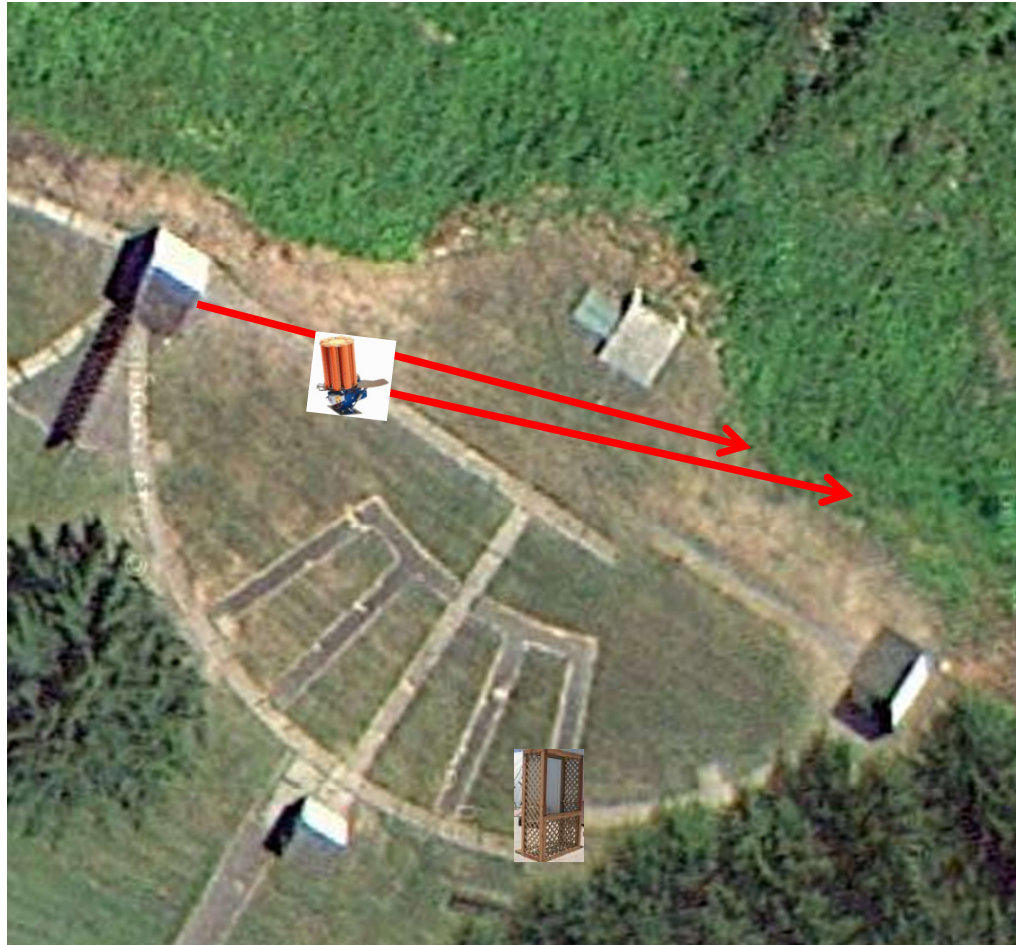

3 Report Pair (6)
Trap House then Promatic

Trap Field

3 Report Pair (6)
Trap House then High House

5-Stand

3 Simo Pair (6)
High House and Promatic

Skeet 2

2 Following Pair (4)
Promatic then Promatic
Hold the Button Down

Gallows

3 Report Pair (6)
Promatic (Left-Teal) then Promatic (Right-Teal)

Skeet 3

3 Simo Pair (6)
High House and Promatic
*Cage Station 3

Skeet 4

3 Simo Pair (6)
Low House and Promatic
*Cage Station 5

Skeet 5

2 Following (4)
Mec Chondel then Mec Chondel (Midi)
*Cage on Station 3

Skeet 6

3 Report Pair (6)
Promatic then Mec Battue
*Promatic Low and To The Left

The Pit

The Menu – 03/24/2018

1) Trap Field	- 3 Report Pair	- Trap House then Promatic	(6)
2) 5-Stand	- 3 Report Pair	- Trap House then High House	(6)
3) Skeet #2	- 3 Simo Pair	- High House and Promatic	(6)
4) Gallows	- 2 Following Pair	- Promatic then Promatic ** Hold The Button Down **	(4)
5) Skeet #3	- 3 Report Pair	- Promatic (Left-Teal) then Promatic (Right-Teal)	(6)
6) Skeet #4	- 3 Simo Pair	- High House and Promatic	(6)
7) Skeet #5	- 3 Simo Pair	- Low House and Promatic	(6)
8) Skeet #6	- 2 Following Pair	- Mec Chondel then Mec Chondel (Midi) ** Hold The Button Down **	(4)
9) The Pit	- 3 Report Pair	- Promatic then Mec Battue	(6)