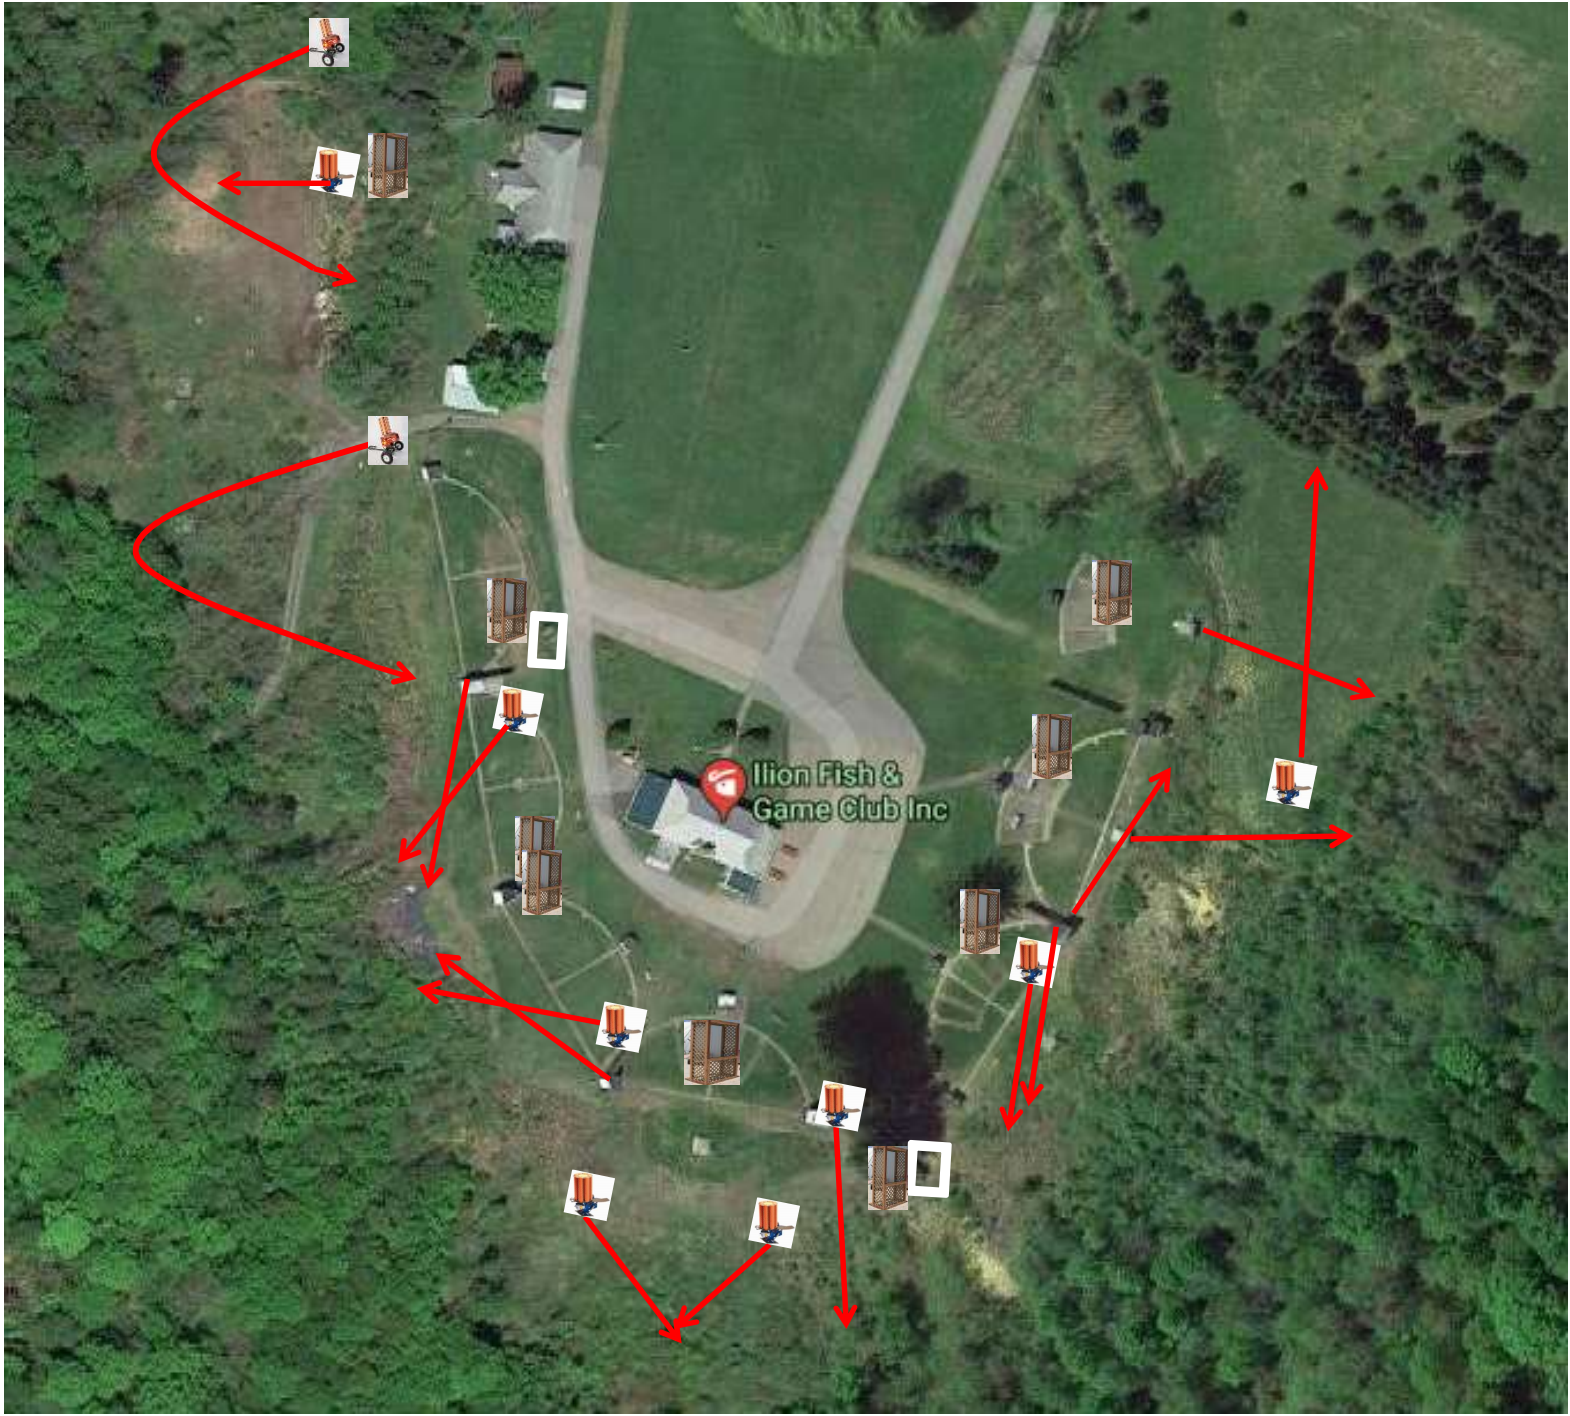

3 Report Pair (6)
Trap House then Promatic
*Cage on Station 3 Trap Field

Trap Field

3 Report Pair (6)
Trap House then Low House
*Cage on Station 3

5-Stand

3 Simo Pair (6)
High House and Promatic
*Cage on Station 3

Skeet 4

3 Simo Pair (6)
Low House and Promatic
*Cage on Station 2

Skeet 5

2 Following (4)
Mec Chondel then Mec Chondel (Midi)
*Cage on Station 3

Skeet 6

3 Simo Pair (6)
Promatic (Teal) and Mec Battue

The Pit

The Menu – 03/31/2018

1) Trap Field	- 3 Report Pair	- Trap House then Promatic	(6)
2) 5-Stand	- 3 Report Pair	- Trap House then Low House	(6)
3) Skeet #2	- 3 Simo Pair	- High House and Promatic	(6)
4) Gallows	- 2 Following Pair	- Promatic then Promatic ** Hold The Button Down **	(4)
5) Skeet #3	- 3 Simo Pair	- Promatic (Left-Teal) and Promatic (Right-Teal)	(6)
6) Skeet #4	- 3 Simo Pair	- High House and Promatic	(6)
7) Skeet #5	- 3 Simo Pair	- Low House and Promatic	(6)
8) Skeet #6	- 2 Following Pair	- Mec Chondel then Mec Chondel (Midi) ** Hold The Button Down **	(4)
9) The Pit	- 3 Simo Pair	- Promatic (Teal) and Mec Battue	(6)

			(50)