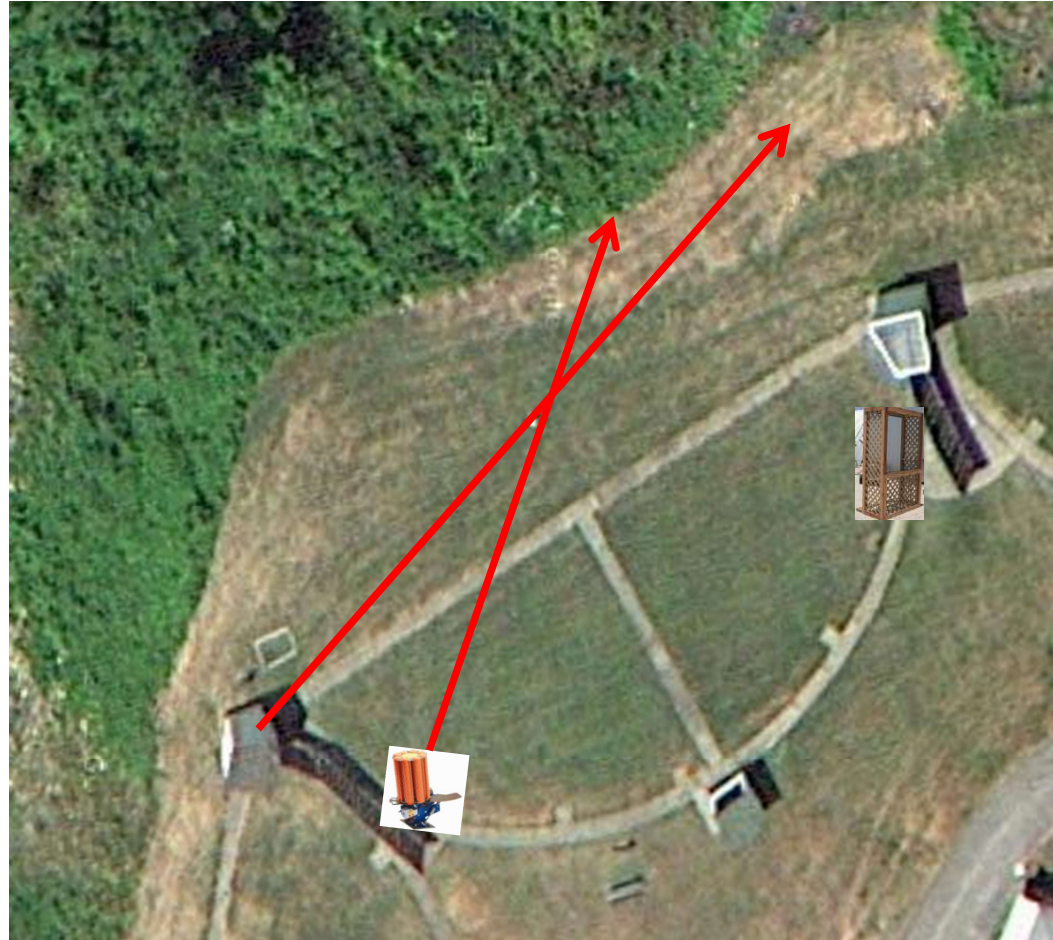

3 Simo Pair (6)
High House and Promatic
*Cage on Station 6

Skeet 4