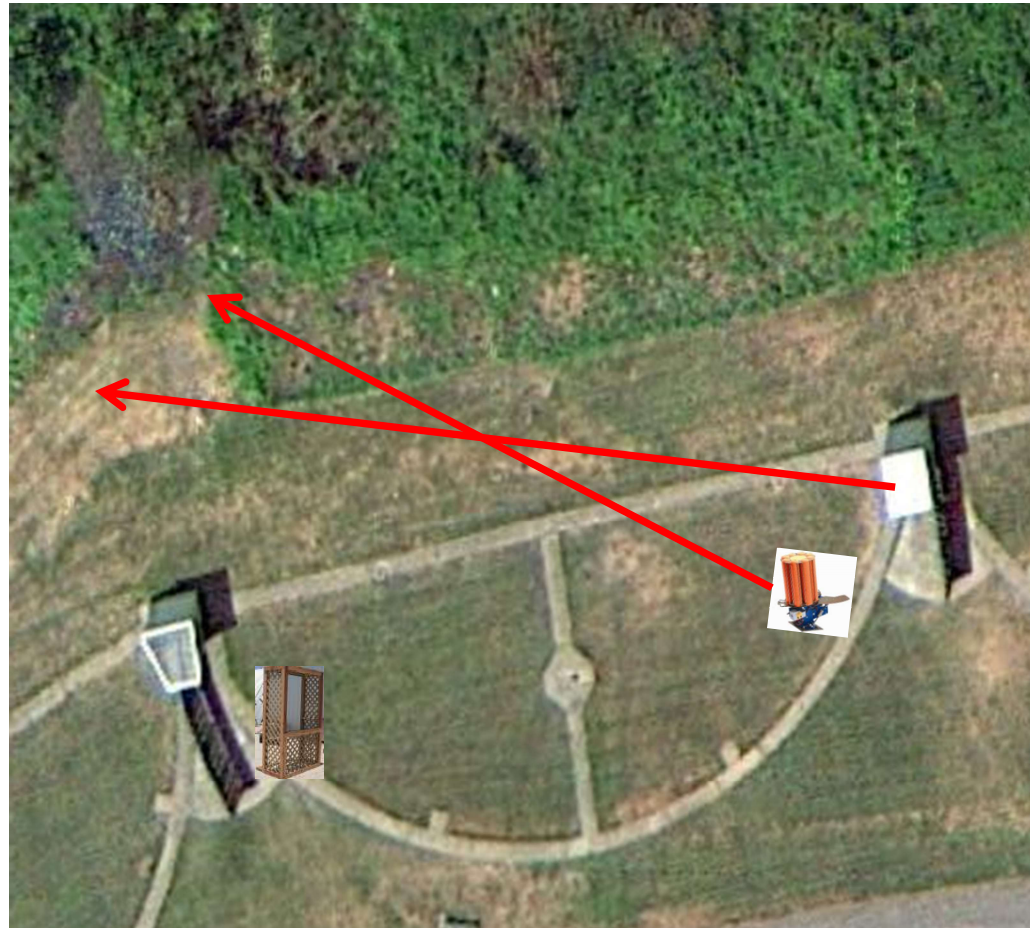

3 Simo Pair (6)
Low House and Promatic
*Cage on Station 2

Skeet 5