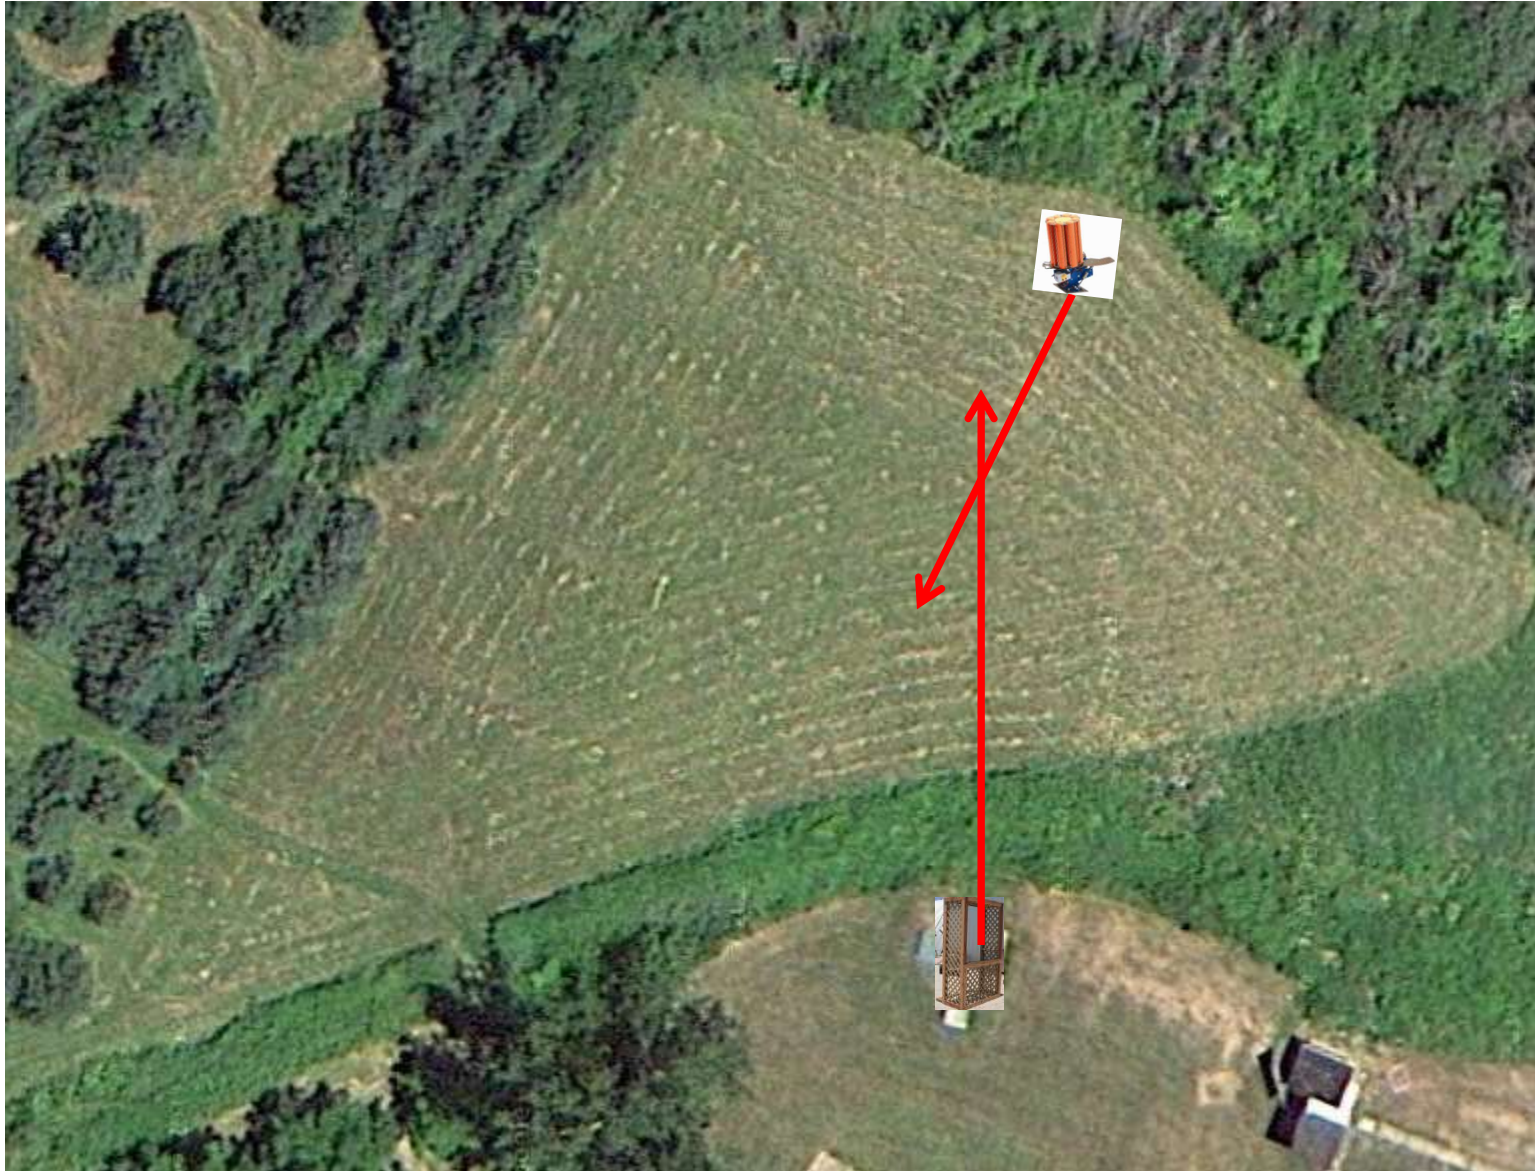

3 Simo Pair (6)
Trap House and Promatic

Trap Field

3 Report Pair (6)
Trap House then Promatic

5-Stand

3 Report Pair (6)
High House then Promatic

Skeet 2

2 Following Pair (4)
Mec Battue then Mec Battue
Hold the Button Down

Gallows

3 Report Pair (6)
Trap House then Promatic (Teal)

Skeet 3

3 Report Pair (6)
High House then Promatic (Teal)

Skeet 4

3 Report Pair (6)
Low House then Promatic (Teal)

Skeet 5

2 Following Pair (4)
Promatic (Teal) then Promatic (Teal)
Hold the Button Down

Skeet 6

3 Report Pair (6)
Mec Chondel (Midi) then Promatic

The Pit

The Menu – 06/02/2018

1) Trap Field	- 3 Simo Pair	- Trap House and Promatic	(6)
2) 5-Stand	- 3 Report Pair	- Trap House then Promatic	(6)
3) Skeet #2	- 3 Report Pair	- High House then Promatic	(6)
4) Gallows	- 2 Following Pair	- Mec Battue then Mec Battue ** Hold The Button Down **	(4)
5) Skeet #3	- 3 Report Pair	- Trap House then Promatic (Teal)	(6)
6) Skeet #4	- 3 Report Pair	- High House then Promatic (Teal)	(6)
7) Skeet #5	- 3 Report Pair	- Low House then Promatic (Teal)	(6)
8) Skeet #6	- 2 Following Pair	- Promatic (Teal) then Promatic (Teal) ** Hold The Button Down **	(4)
9) The Pit	- 3 Report Pair	- Mec Chondel (Midi) then Promatic	(6)