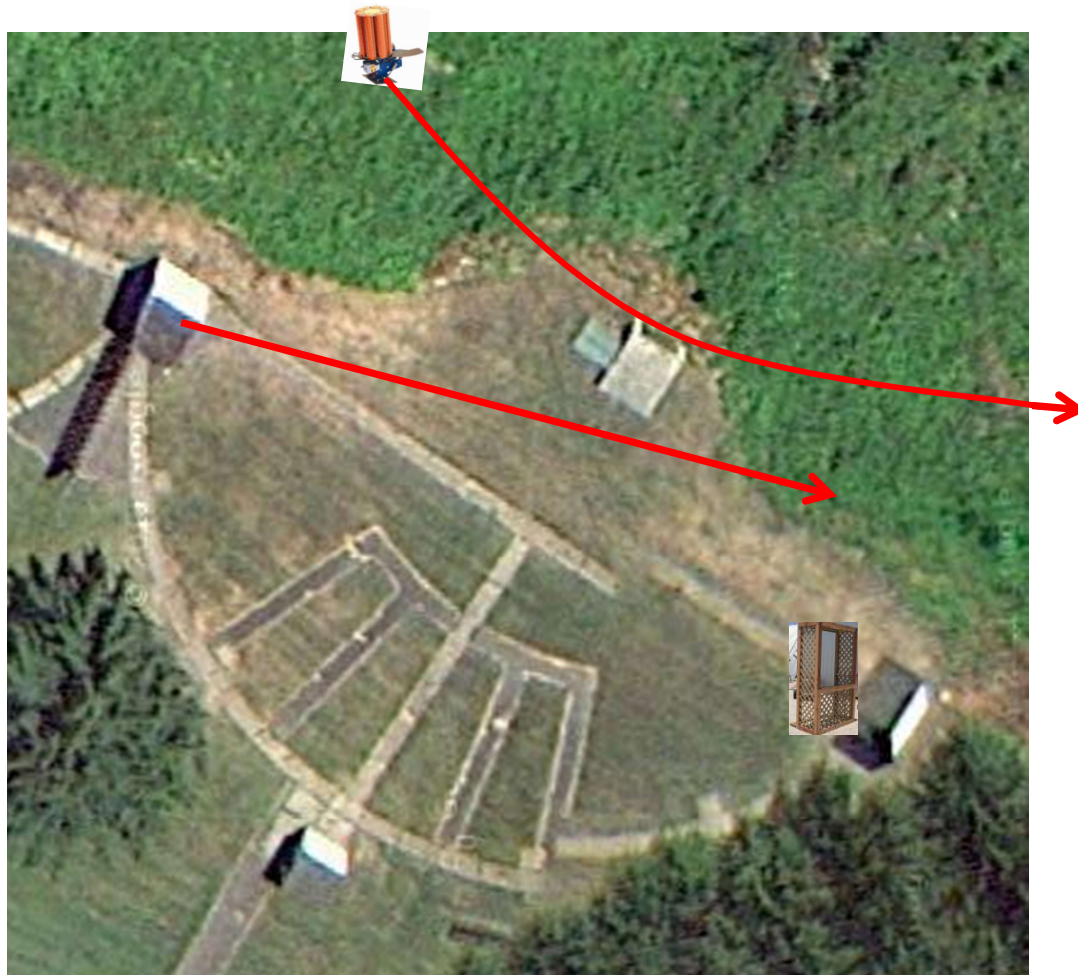

3 Simo Pair (6)
Trap House and Promatic

Trap Field

3 Report Pair (6)
Trap House then Promatic

5-Stand

3 Report Pair (6)
High House then Promatic

Skeet 2

2 Following Pair (4)
Mec Battue then Mec Battue
Hold the Button Down

Gallows

3 Report Pair (6)
Trap House then Promatic (Teal)

Skeet 3

3 Report Pair (6)
High House then Promatic (Teal)

Skeet 4

3 Report Pair (6)
Low House then Promatic (Teal)

Skeet 5

2 Following Pair (4)
Promatic (Teal) then Promatic (Teal)
Hold the Button Down

Skeet 6

3 Report Pair (6)
Mec Chondel (Midi) then Promatic

The Pit

The Menu – 06/02/2018

1) Trap Field	- 3 Simo Pair	- Trap House and Promatic	(6)
2) 5-Stand	- 3 Report Pair	- Trap House then Promatic	(6)
3) Skeet #2	- 3 Report Pair	- High House then Promatic	(6)
4) Gallows	- 2 Following Pair	- Mec Battue then Mec Battue ** Hold The Button Down **	(4)
5) Skeet #3	- 3 Report Pair	- Trap House then Promatic (Teal)	(6)
6) Skeet #4	- 3 Report Pair	- High House then Promatic (Teal)	(6)
7) Skeet #5	- 3 Report Pair	- Low House then Promatic (Teal)	(6)
8) Skeet #6	- 2 Following Pair	- Promatic (Teal) then Promatic (Teal) ** Hold The Button Down **	(4)
9) The Pit	- 3 Report Pair	- Mec Chondel (Midi) then Promatic	(6)