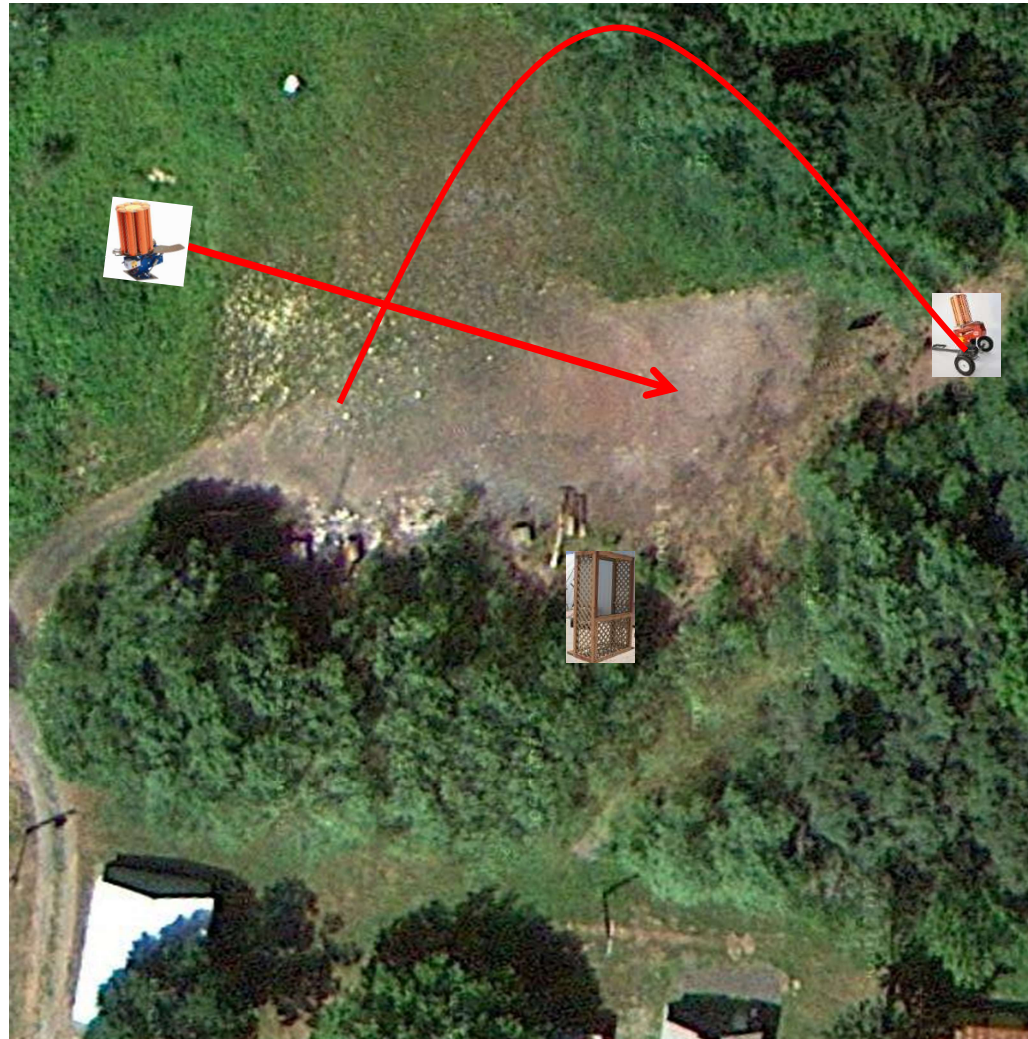

Gallows

3 Report Pair (6)
Trap House then Promatic (Teal)

Skeet 3

3 Report Pair (6)
High House then Promatic (Teal)

Skeet 4

3 Report Pair (6)
Low House then Promatic (Teal)

Skeet 5

2 Following Pair (4)
Promatic (Teal) then Promatic (Teal)
Hold the Button Down

Skeet 6

3 Report Pair (6)
Mec Chondel (Midi) then Promatic

The Pit

The Menu – 06/02/2018

1) Trap Field	- 3 Simo Pair	- Trap House and Promatic	(6)
2) 5-Stand	- 3 Report Pair	- Trap House then Promatic	(6)
3) Skeet #2	- 3 Report Pair	- High House then Promatic	(6)
4) Gallows	- 2 Following Pair	- Mec Battue then Mec Battue ** Hold The Button Down **	(4)
5) Skeet #3	- 3 Report Pair	- Trap House then Promatic (Teal)	(6)
6) Skeet #4	- 3 Report Pair	- High House then Promatic (Teal)	(6)
7) Skeet #5	- 3 Report Pair	- Low House then Promatic (Teal)	(6)
8) Skeet #6	- 2 Following Pair	- Promatic (Teal) then Promatic (Teal) ** Hold The Button Down **	(4)
9) The Pit	- 3 Report Pair	- Mec Chondel (Midi) then Promatic	(6)