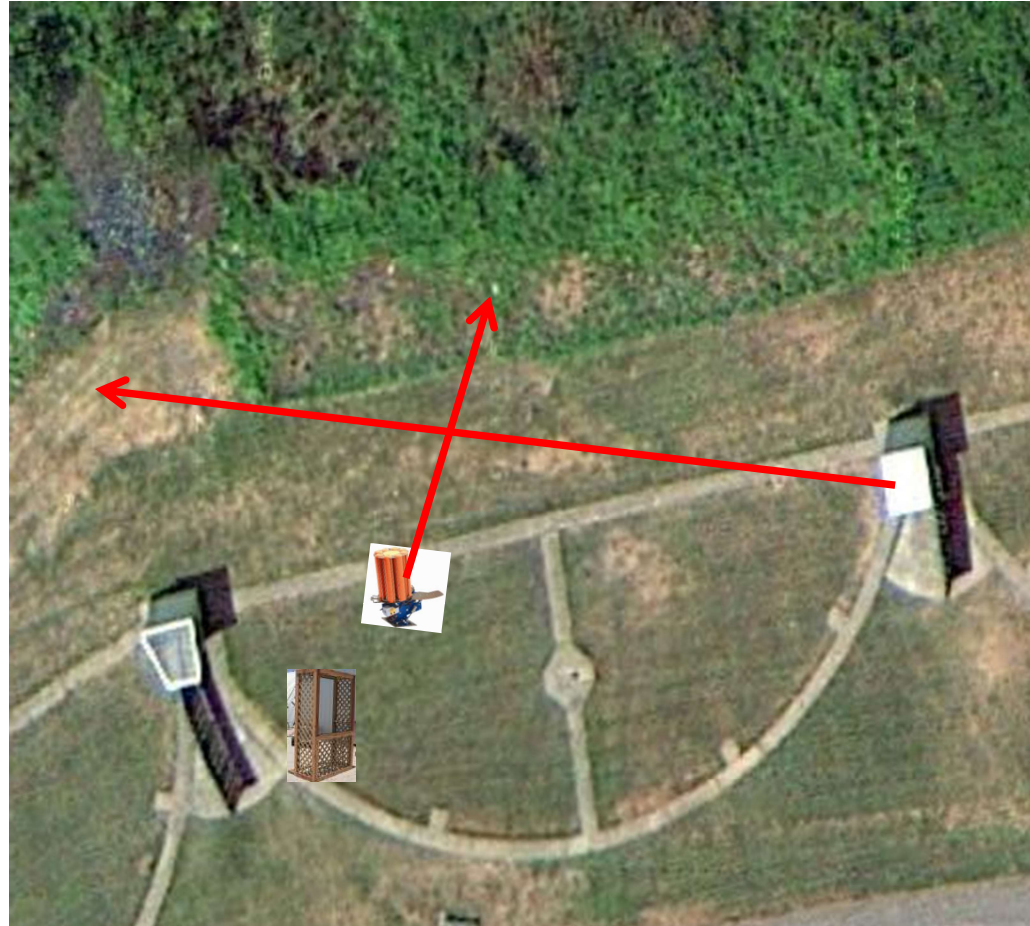

Gallows

3 Report Pair (6)
Trap House then Promatic (Teal)

Skeet 3

3 Report Pair (6)
High House then Promatic (Teal)

Skeet 4

3 Report Pair (6)
Low House then Promatic (Teal)

Skeet 5

2 Following Pair (4)
Promatic (Teal) then Promatic (Teal)
Hold the Button Down

Skeet 6

3 Report Pair (6)
Mec Chondel (Midi) then Promatic

The Pit

The Menu – 06/02/2018

1) Trap Field	- 3 Simo Pair	- Trap House and Promatic	(6)
2) 5-Stand	- 3 Report Pair	- Trap House then Promatic	(6)
3) Skeet #2	- 3 Report Pair	- High House then Promatic	(6)
4) Gallows	- 2 Following Pair	- Mec Battue then Mec Battue ** Hold The Button Down **	(4)
5) Skeet #3	- 3 Report Pair	- Trap House then Promatic (Teal)	(6)
6) Skeet #4	- 3 Report Pair	- High House then Promatic (Teal)	(6)
7) Skeet #5	- 3 Report Pair	- Low House then Promatic (Teal)	(6)
8) Skeet #6	- 2 Following Pair	- Promatic (Teal) then Promatic (Teal) ** Hold The Button Down **	(4)
9) The Pit	- 3 Report Pair	- Mec Chondel (Midi) then Promatic	(6)