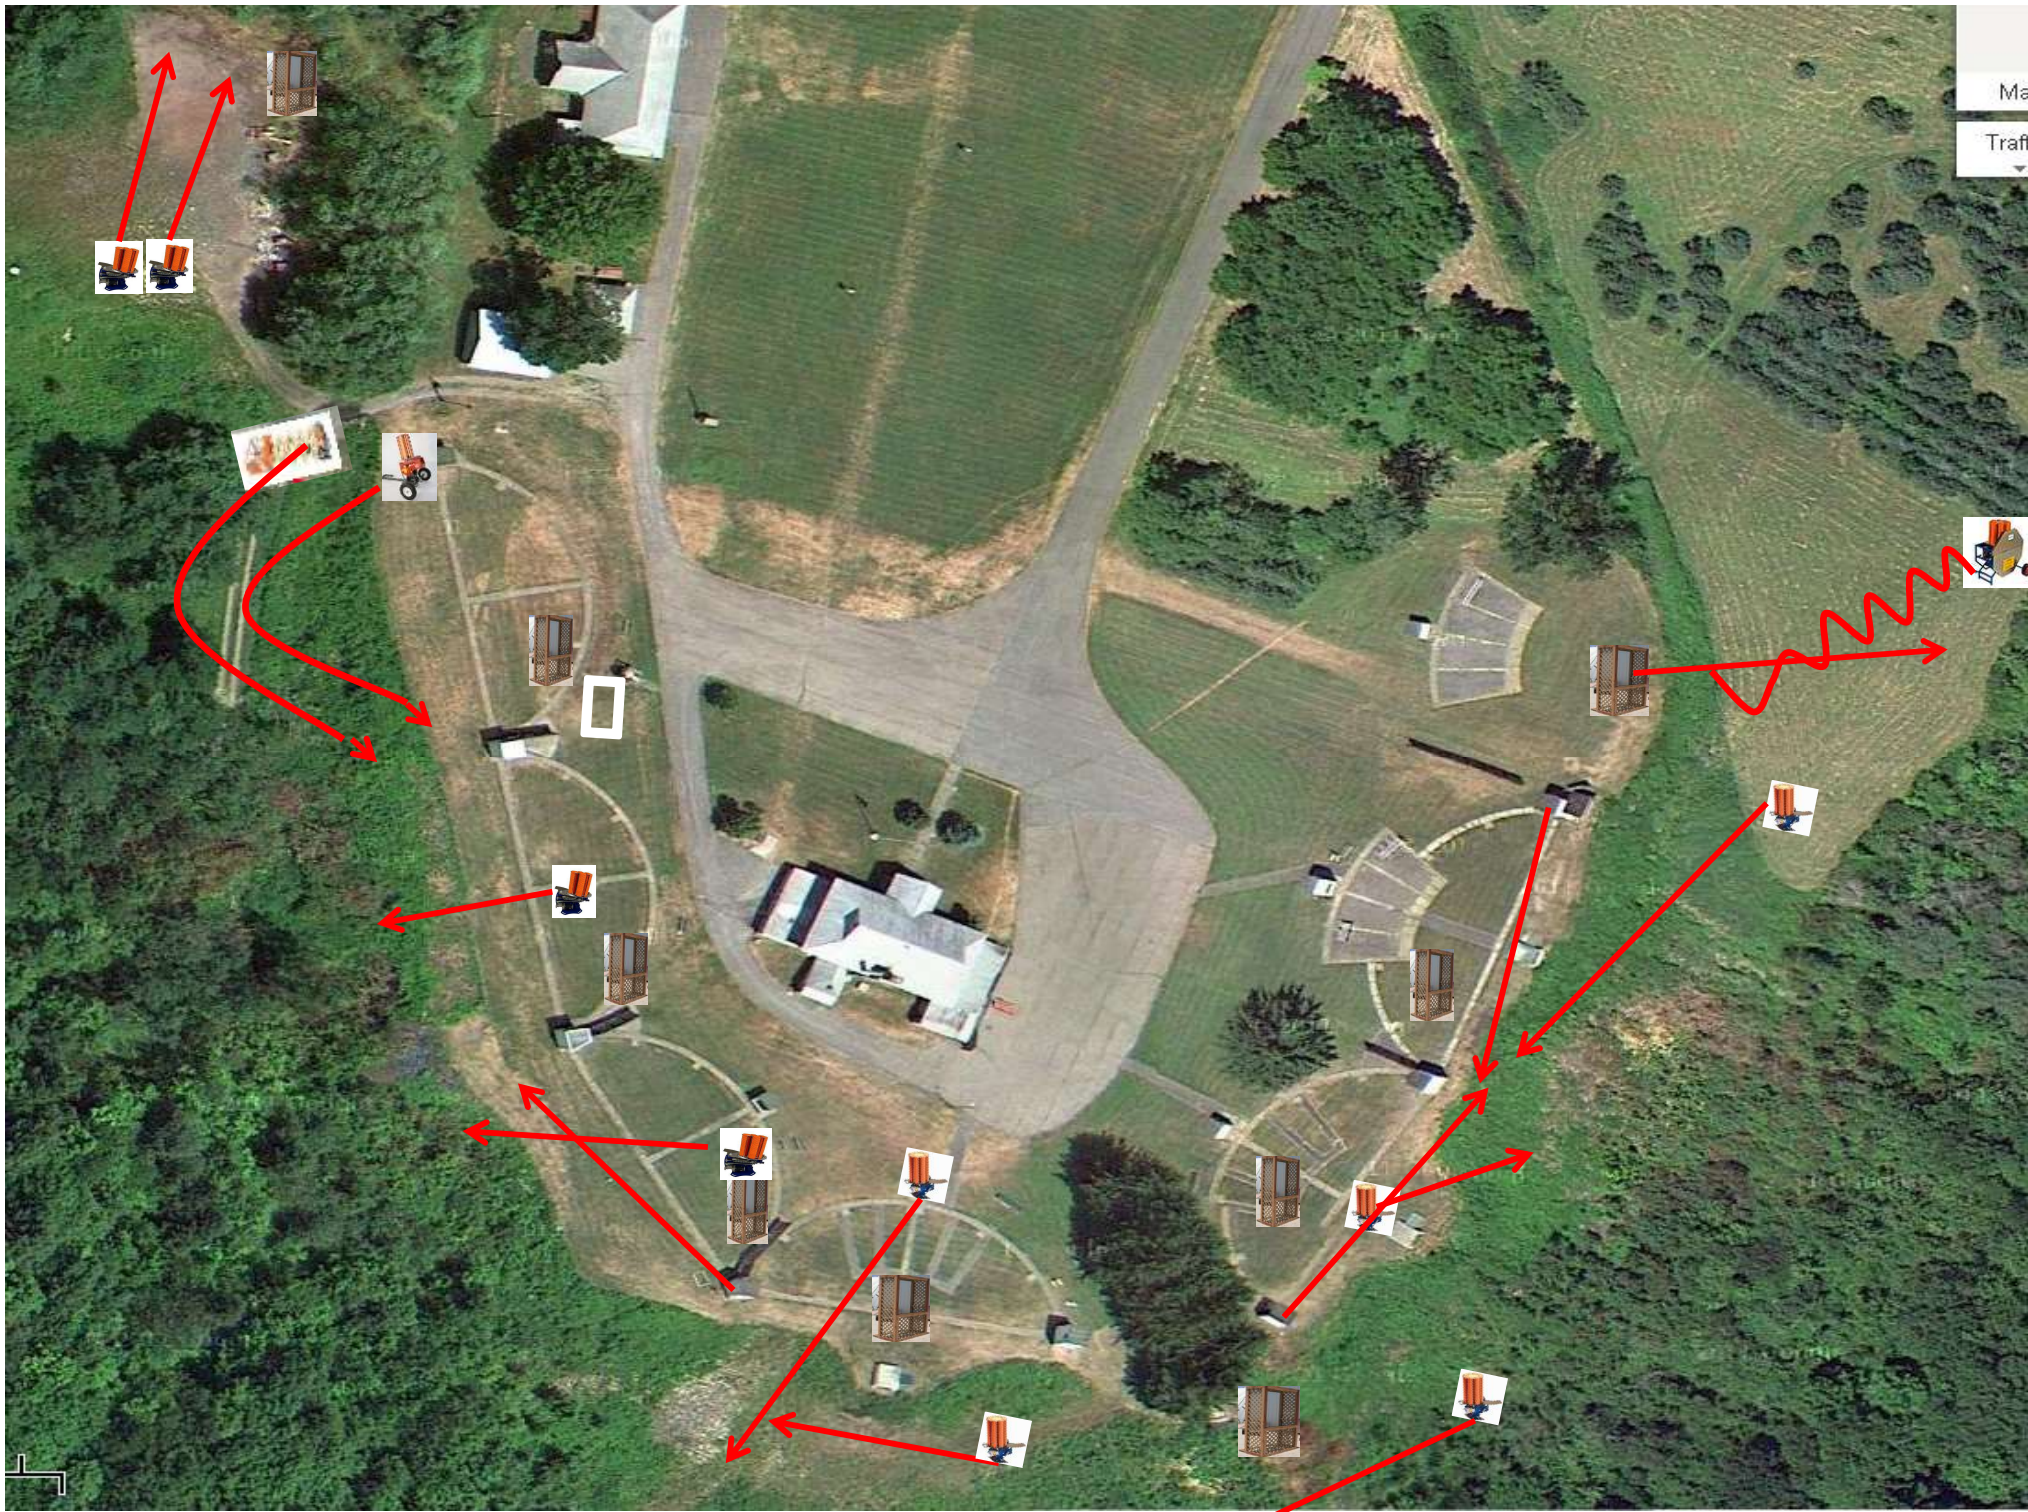

Skeet 6

3 Simo Pair (6)
Promatic (A) and Promatic (B)

**** Traps are the two on the trailer ****

The Pit

Ma
Traff

The Menu – 09/14/2024

The Menu Is Only A Suggestion

- | | | | |
|---------------|--------------------|------------------------------------|-----|
| 1) Trap Field | - 3 Report Pair | - Trap House then Promatic Rabbit | (6) |
| 2) 5-Stand | - 3 Simo Pair | - High House and Promatic Incomer | (6) |
| 3) Skeet #2 | - 3 Simo Pair | - Low House and Promatic | (6) |
| 4) Gallows | - 2 Following Pair | - Promatic then Promatic | (4) |
| | | <i>Hold the Button Down</i> | |
| 5) Skeet #3 | - 3 Simo Pair | - Promatic and Promatic (Overhead) | (6) |
| 6) Skeet #4 | - 3 Simo Pair | - High House and Promatic | (6) |
| 7) Skeet #5 | - 2 Following Pair | - Promatic then Promatic | (4) |
| | | <i>Hold the Button Down</i> | |
| 8) Skeet #6 | - 3 Simo Pair | - Mec Chondel and Promatic (Lift) | (6) |
| 9) The Pit | - 3 Simo Pair | - Promatic (A) and Promatic (B) | (6) |