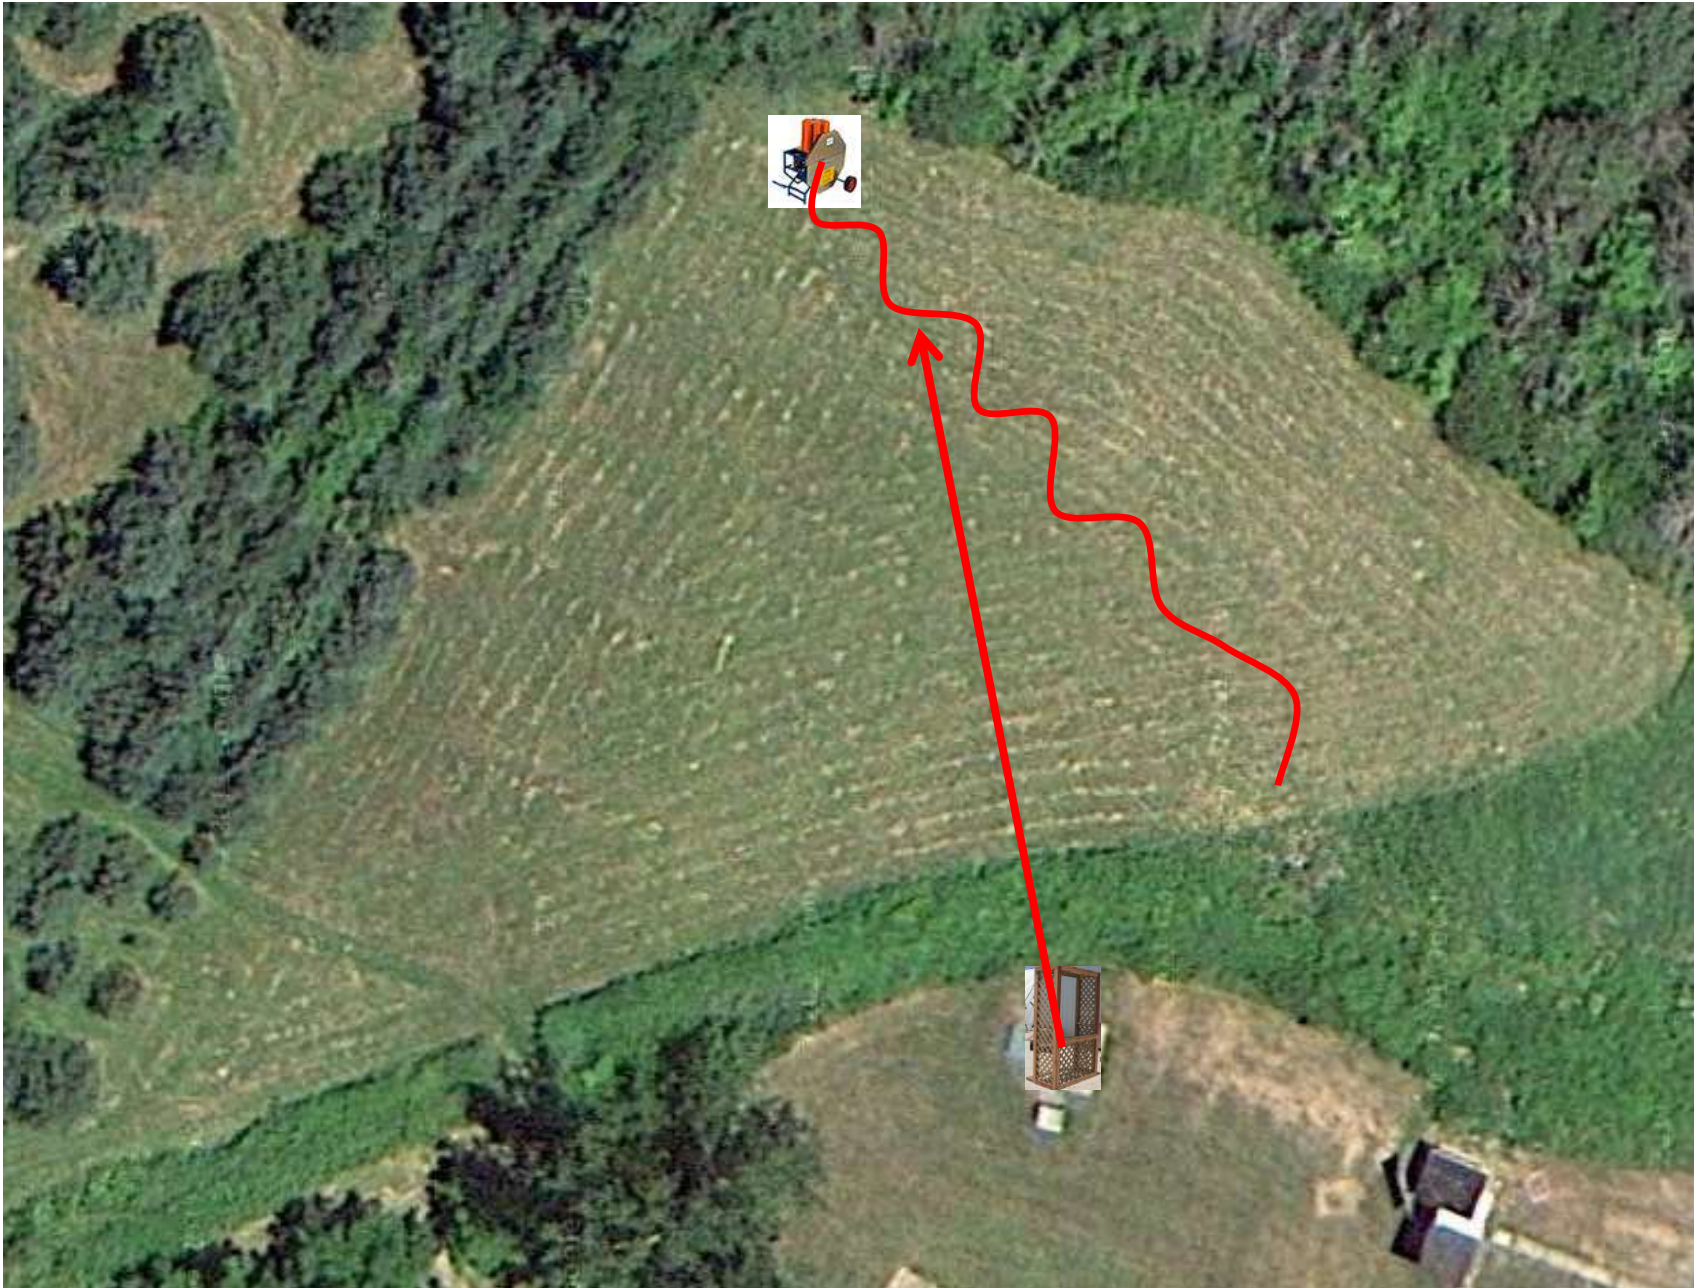

3 Report Pair (6)
Trap House then Promatic Rabbit

Trap Field

3 Simo Pair (6)
High House and Promatic (Incomer)

5-Stand

3 Simo Pair (6)
Low House and Promatic

Skeet 2

2 Following Pair (4)
Promatic then Promatic
Hold the Button Down

Gallows

3 Simo Pair (6)
Promatic and Overhead Promatic

Skeet 3

3 Simo Pair (6)
High House and Promatic

Skeet 4

2 Following Pair (4)
Promatic then Promatic
Hold the Button Down

Skeet 5

3 Simo Pair (6)
Mec Chondel and Promatic (Lift)

Skeet 6

3 Simo Pair (6)
Promatic (A) and Promatic (B)

**** Traps are the two on the trailer ****

The Pit

Ma
Traff

The Menu – 09/14/2024

The Menu Is Only A Suggestion

- | | | | |
|---------------|--------------------|------------------------------------|-----|
| 1) Trap Field | - 3 Report Pair | - Trap House then Promatic Rabbit | (6) |
| 2) 5-Stand | - 3 Simo Pair | - High House and Promatic Incomer | (6) |
| 3) Skeet #2 | - 3 Simo Pair | - Low House and Promatic | (6) |
| 4) Gallows | - 2 Following Pair | - Promatic then Promatic | (4) |
| | | <i>Hold the Button Down</i> | |
| 5) Skeet #3 | - 3 Simo Pair | - Promatic and Promatic (Overhead) | (6) |
| 6) Skeet #4 | - 3 Simo Pair | - High House and Promatic | (6) |
| 7) Skeet #5 | - 2 Following Pair | - Promatic then Promatic | (4) |
| | | <i>Hold the Button Down</i> | |
| 8) Skeet #6 | - 3 Simo Pair | - Mec Chondel and Promatic (Lift) | (6) |
| 9) The Pit | - 3 Simo Pair | - Promatic (A) and Promatic (B) | (6) |