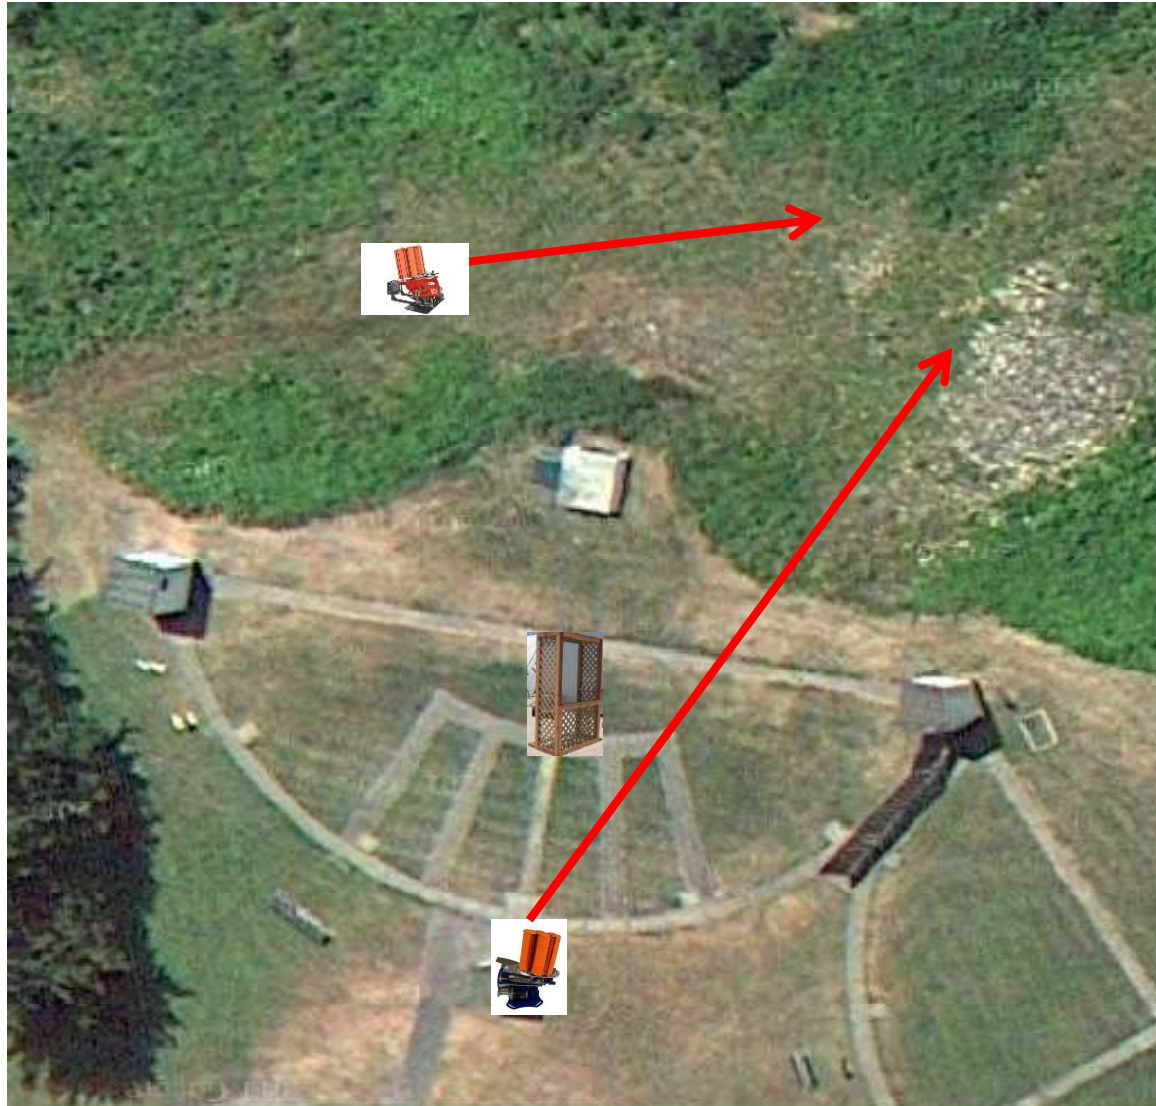

3 Simo Pair (6)
Promatic and Overhead Promatic

Skeet 3