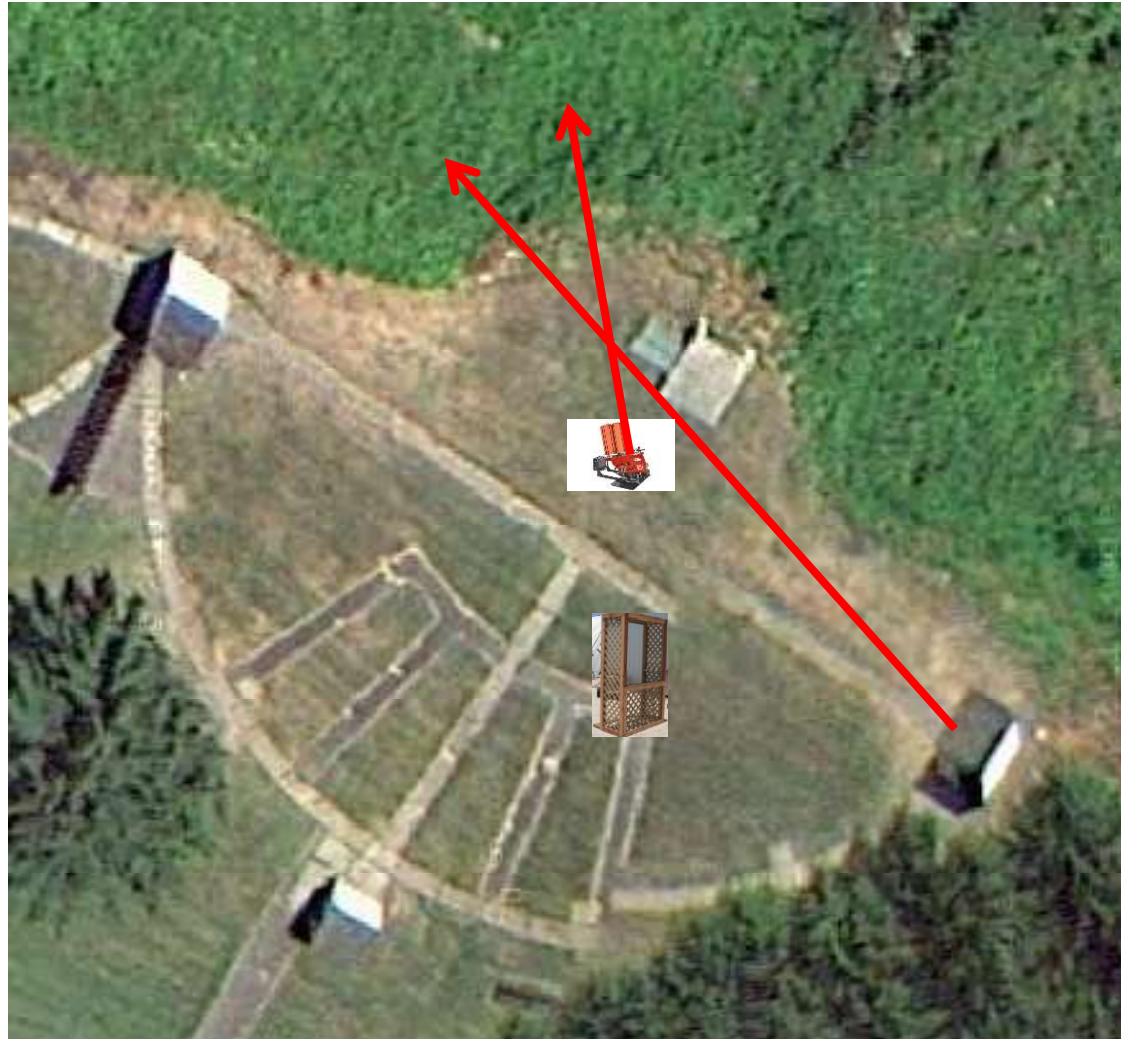

3 Report Pair (6)
Trap House then Promatic Rabbit

Trap Field

3 Simo Pair (6)
High House and Promatic (Incomer)

5-Stand

3 Simo Pair (6)
Low House and Promatic

Skeet 2

2 Following Pair (4)
Promatic then Promatic
Hold the Button Down

Skeet 6

3 Simo Pair (6)
Promatic (A) and Promatic (B)

**** Traps are the two on the trailer ****

The Pit

Ma
Traff

The Menu – 09/14/2024

The Menu Is Only A Suggestion

- | | | | |
|---------------|--------------------|------------------------------------|-----|
| 1) Trap Field | - 3 Report Pair | - Trap House then Promatic Rabbit | (6) |
| 2) 5-Stand | - 3 Simo Pair | - High House and Promatic Incomer | (6) |
| 3) Skeet #2 | - 3 Simo Pair | - Low House and Promatic | (6) |
| 4) Gallows | - 2 Following Pair | - Promatic then Promatic | (4) |
| | | <i>Hold the Button Down</i> | |
| 5) Skeet #3 | - 3 Simo Pair | - Promatic and Promatic (Overhead) | (6) |
| 6) Skeet #4 | - 3 Simo Pair | - High House and Promatic | (6) |
| 7) Skeet #5 | - 2 Following Pair | - Promatic then Promatic | (4) |
| | | <i>Hold the Button Down</i> | |
| 8) Skeet #6 | - 3 Simo Pair | - Mec Chondel and Promatic (Lift) | (6) |
| 9) The Pit | - 3 Simo Pair | - Promatic (A) and Promatic (B) | (6) |