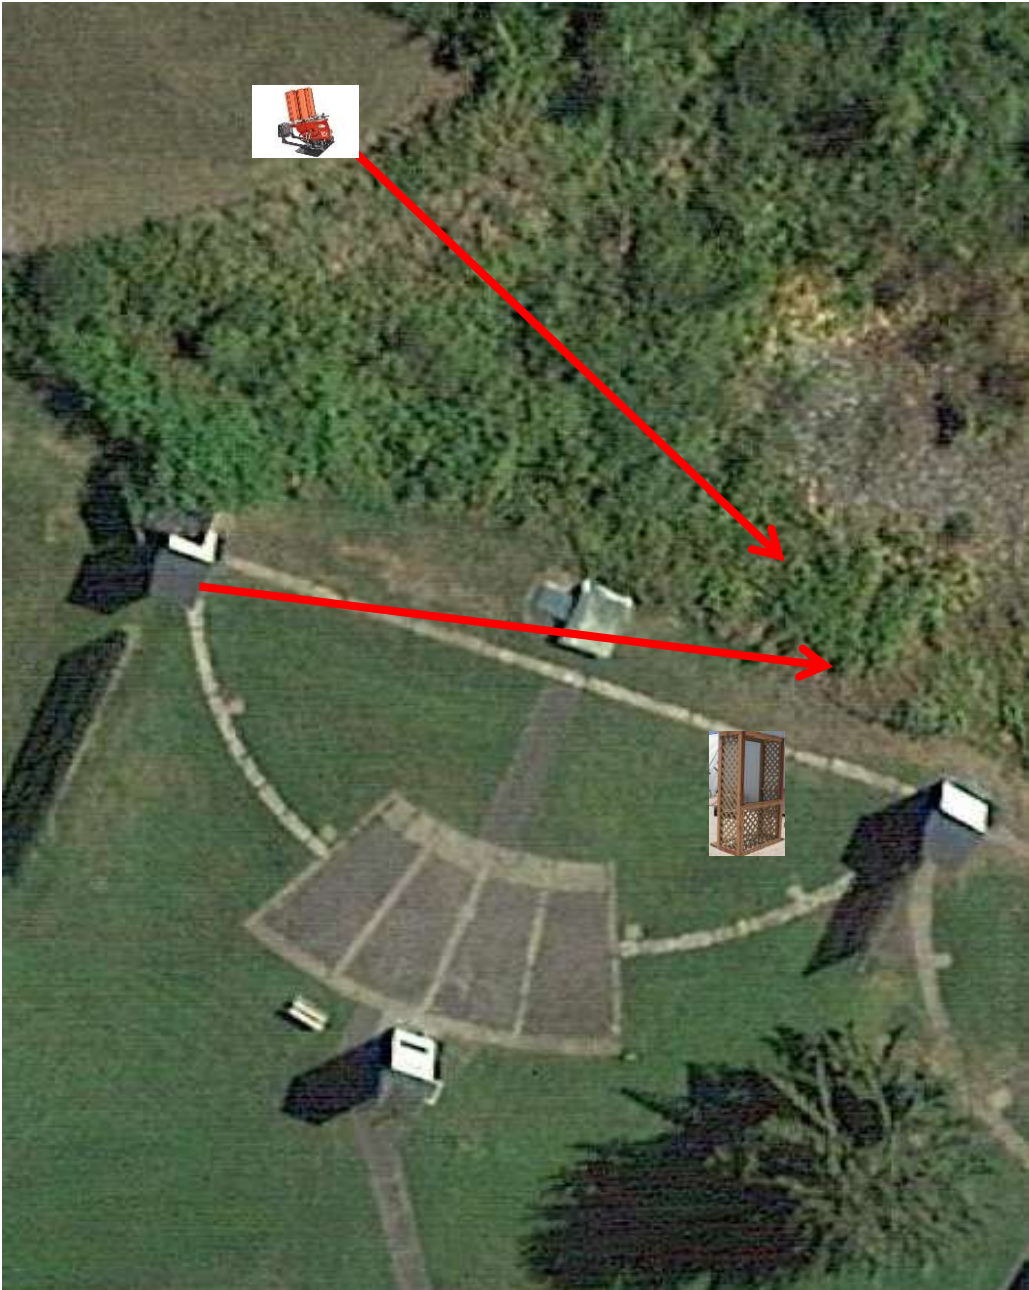

3 Report Pair (6)
Trap House then Promatic Rabbit

Trap Field

3 Simo Pair (6)
High House and Promatic (Incomer)

5-Stand

3 Simo Pair (6)
Low House and Promatic

Skeet 2

2 Following Pair (4)
Promatic then Promatic
Hold the Button Down

Skeet 6

3 Simo Pair (6)
Promatic (A) and Promatic (B)

**** Traps are the two on the trailer ****

The Pit

Ma
Traff

The Menu – 09/14/2024

The Menu Is Only A Suggestion

- | | | | |
|---------------|--------------------|------------------------------------|-----|
| 1) Trap Field | - 3 Report Pair | - Trap House then Promatic Rabbit | (6) |
| 2) 5-Stand | - 3 Simo Pair | - High House and Promatic Incomer | (6) |
| 3) Skeet #2 | - 3 Simo Pair | - Low House and Promatic | (6) |
| 4) Gallows | - 2 Following Pair | - Promatic then Promatic | (4) |
| | | <i>Hold the Button Down</i> | |
| 5) Skeet #3 | - 3 Simo Pair | - Promatic and Promatic (Overhead) | (6) |
| 6) Skeet #4 | - 3 Simo Pair | - High House and Promatic | (6) |
| 7) Skeet #5 | - 2 Following Pair | - Promatic then Promatic | (4) |
| | | <i>Hold the Button Down</i> | |
| 8) Skeet #6 | - 3 Simo Pair | - Mec Chondel and Promatic (Lift) | (6) |
| 9) The Pit | - 3 Simo Pair | - Promatic (A) and Promatic (B) | (6) |