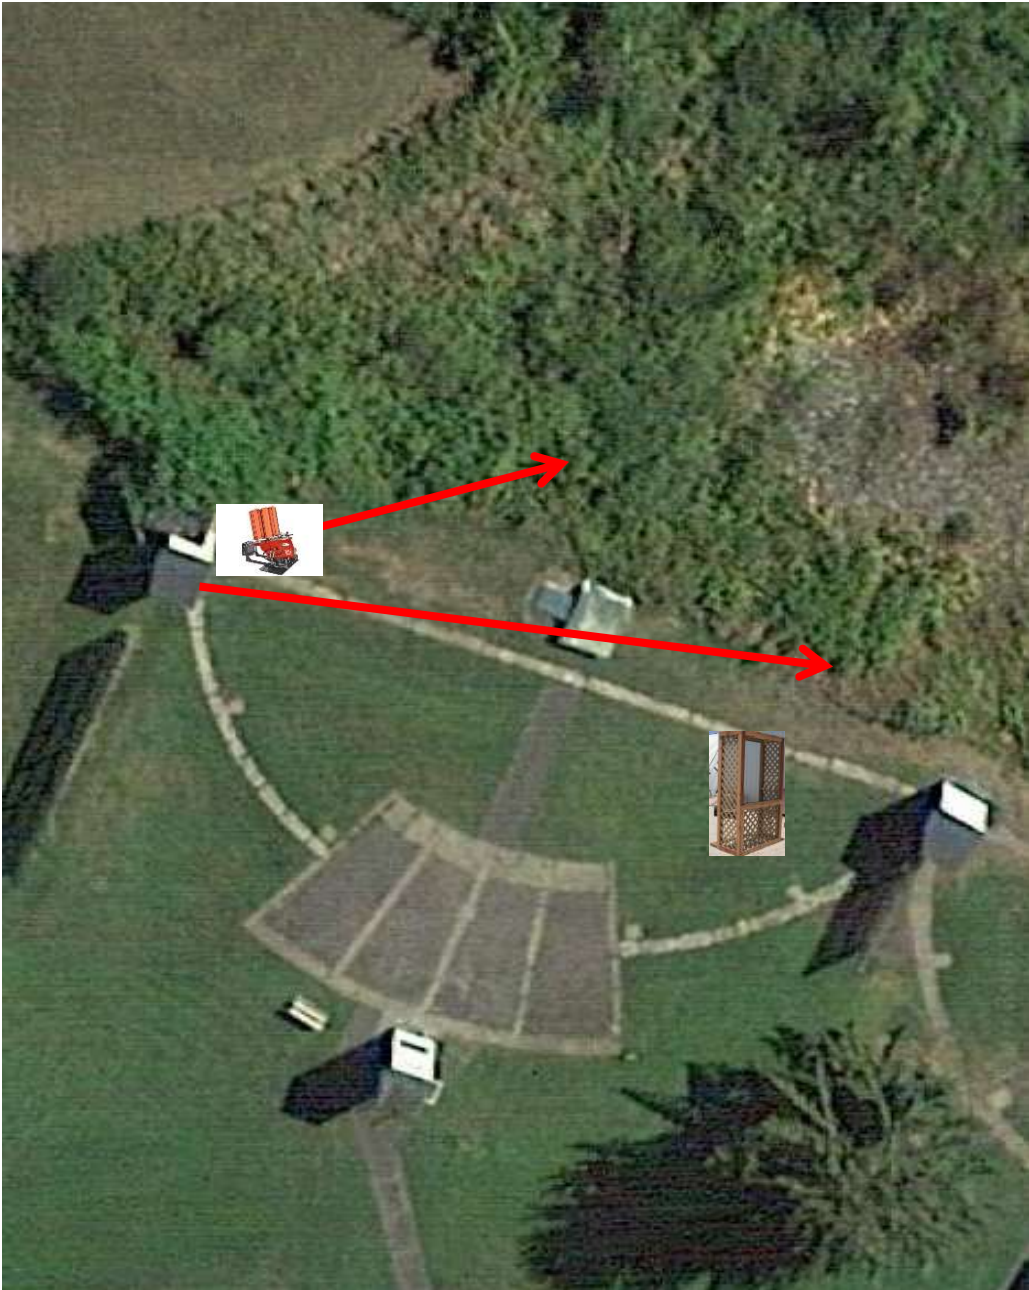

3 Report Pair (6)
Trap House then Promatic Rabbit (Chondel)

Trap Field

3 Simo Pair (6)
High House and Promatic (Teal)

5-Stand

3 Simo Pair (6)
Low House and Promatic

Skeet 2

2 Following Pair (4)
Promatic then Promatic
Hold the Button Down

Skeet 6

2 Simo Pair (4)
Promatic (A) and Promatic (B)
**** Traps are the two on the trailer ****

The Pit

Ma
Traff
▼

The Menu – 09/21/2024

The Menu Is Only A Suggestion

1) Trap Field	- 3 Report Pair	- Trap House then Promatic Rabbit (Chondel)	(6)
2) 5-Stand	- 3 Simo Pair	- High House and Promatic (Teal)	(6)
3) Skeet #2	- 3 Simo Pair	- Low House and Promatic	(6)
4) Gallows	- 2 Following Pair	- Promatic then Promatic	(4)
Hold the Button Down			
5) Skeet #3	- 3 Report Pair	- Promatic (Teal) then Promatic (Overhead)	(6)
6) Skeet #4	- 3 Simo Pair	- High House and Promatic	(6)
7) Skeet #5	- 3 Report Pair	- Promatic (Teal) then Mec Chondel	(6)
8) Skeet #6	- 3 Report Pair	- Promatic (Lift) then Mec (Battue)	(6)
9) The Pit	- 2 Simo Pair	- Promatic (A) and Promatic (B)	(4)