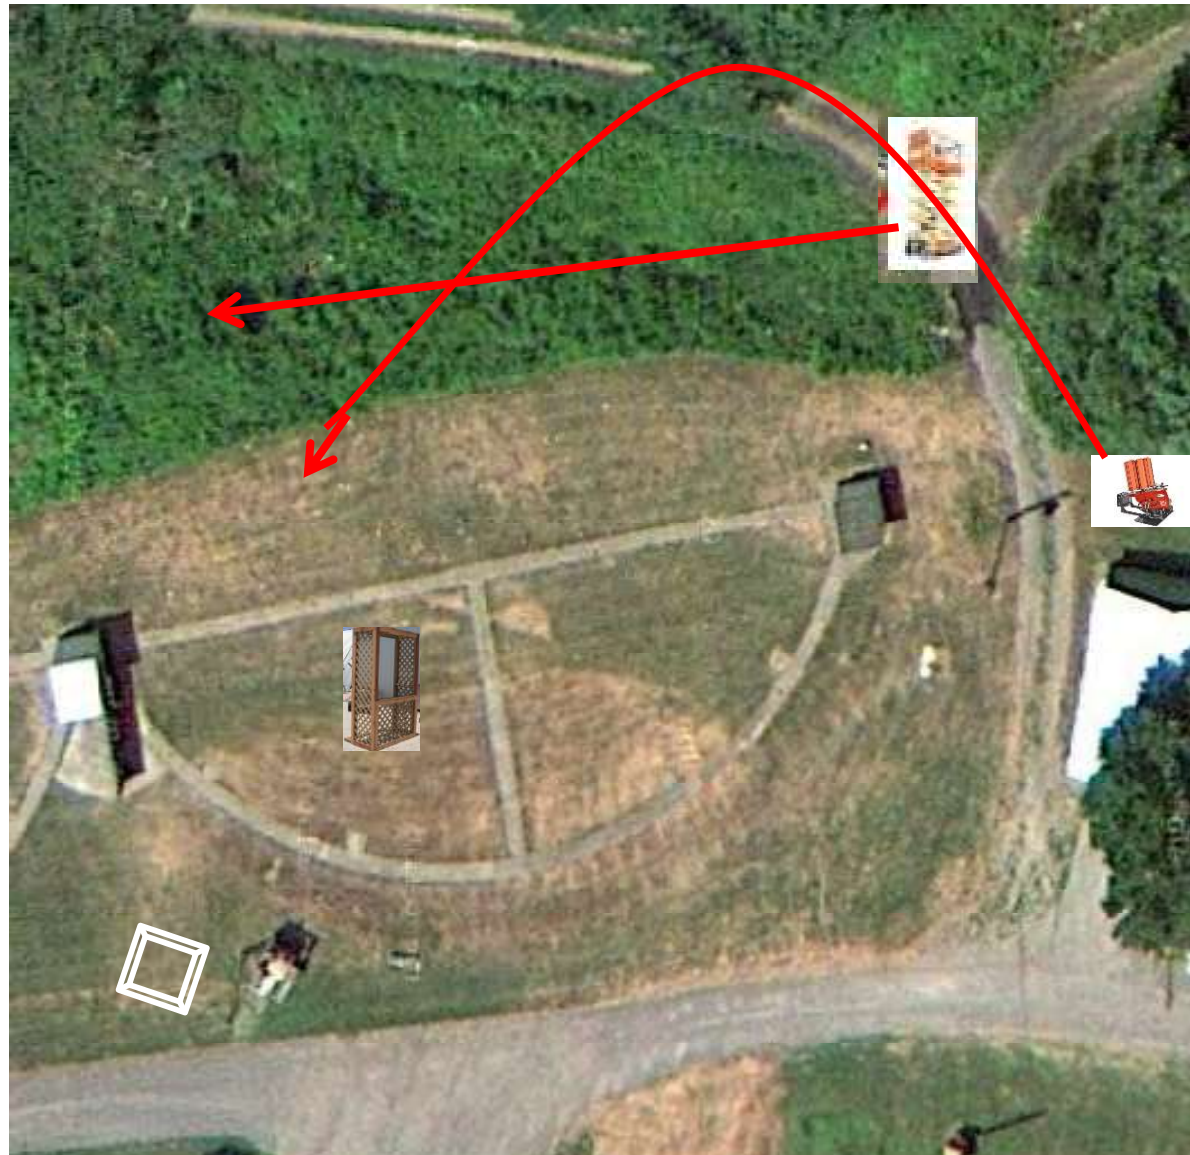

Skeet 6

2 Simo Pair (4)
Promatic (A) and Promatic (B)
**** Traps are the two on the trailer ****

The Pit

Ma
Traff
▼

The Menu – 09/21/2024

The Menu Is Only A Suggestion

1) Trap Field	- 3 Report Pair	- Trap House then Promatic Rabbit (Chondel)	(6)
2) 5-Stand	- 3 Simo Pair	- High House and Promatic (Teal)	(6)
3) Skeet #2	- 3 Simo Pair	- Low House and Promatic	(6)
4) Gallows	- 2 Following Pair	- Promatic then Promatic	(4)
Hold the Button Down			
5) Skeet #3	- 3 Report Pair	- Promatic (Teal) then Promatic (Overhead)	(6)
6) Skeet #4	- 3 Simo Pair	- High House and Promatic	(6)
7) Skeet #5	- 3 Report Pair	- Promatic (Teal) then Mec Chondel	(6)
8) Skeet #6	- 3 Report Pair	- Promatic (Lift) then Mec (Battue)	(6)
9) The Pit	- 2 Simo Pair	- Promatic (A) and Promatic (B)	(4)