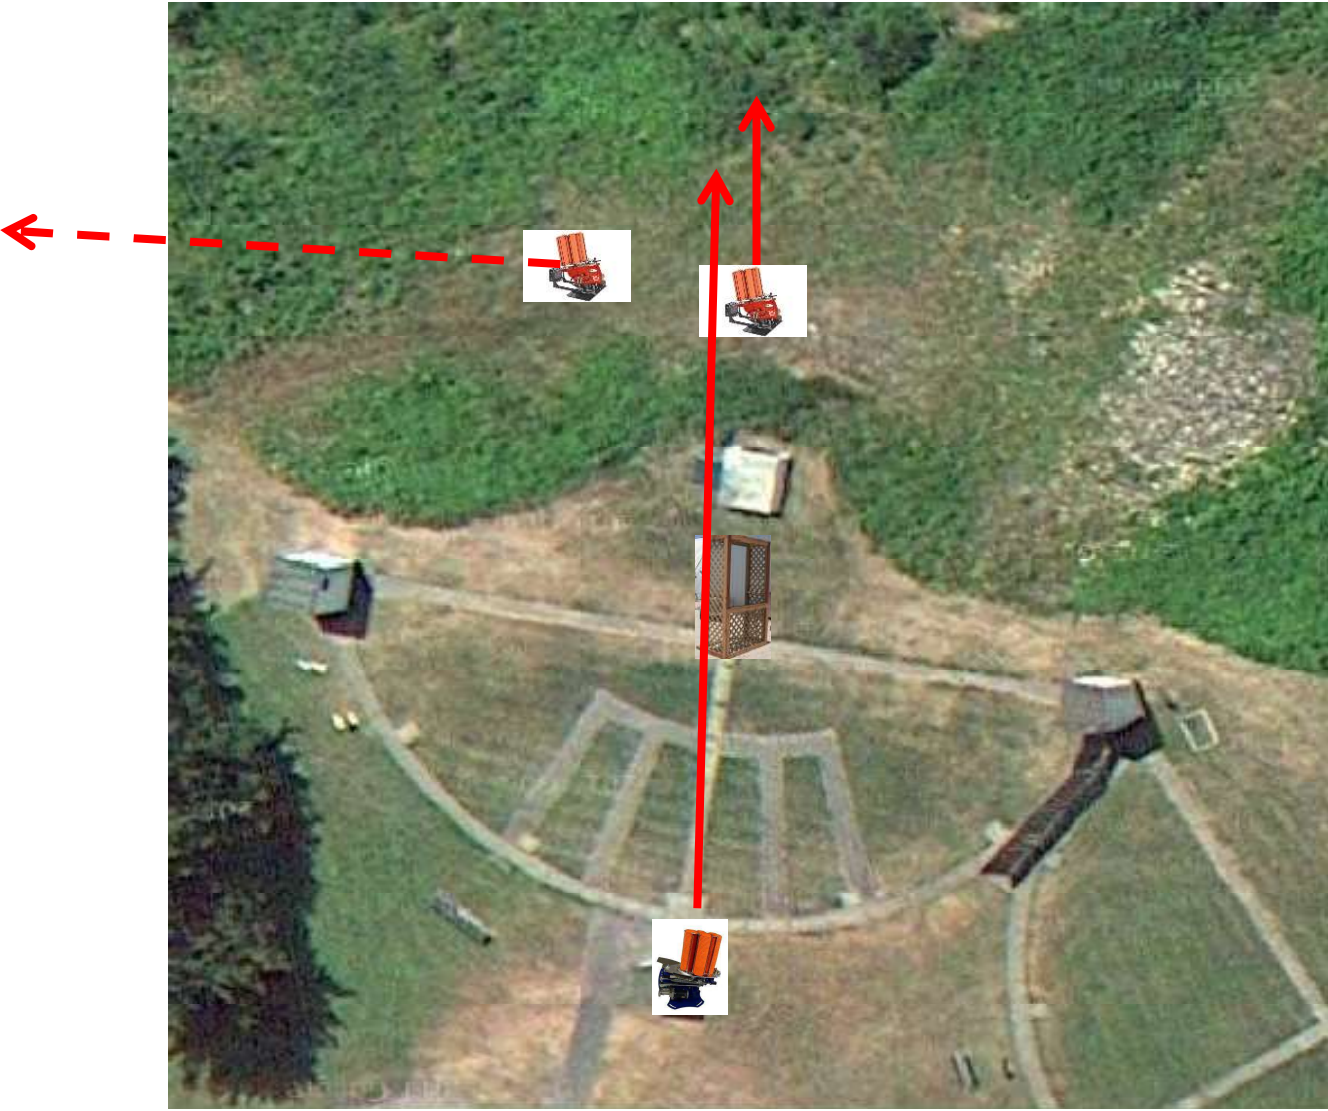

3 Report Pair (6)
Promatic (Teal) then Promatic (Overhead)

Skeet 3