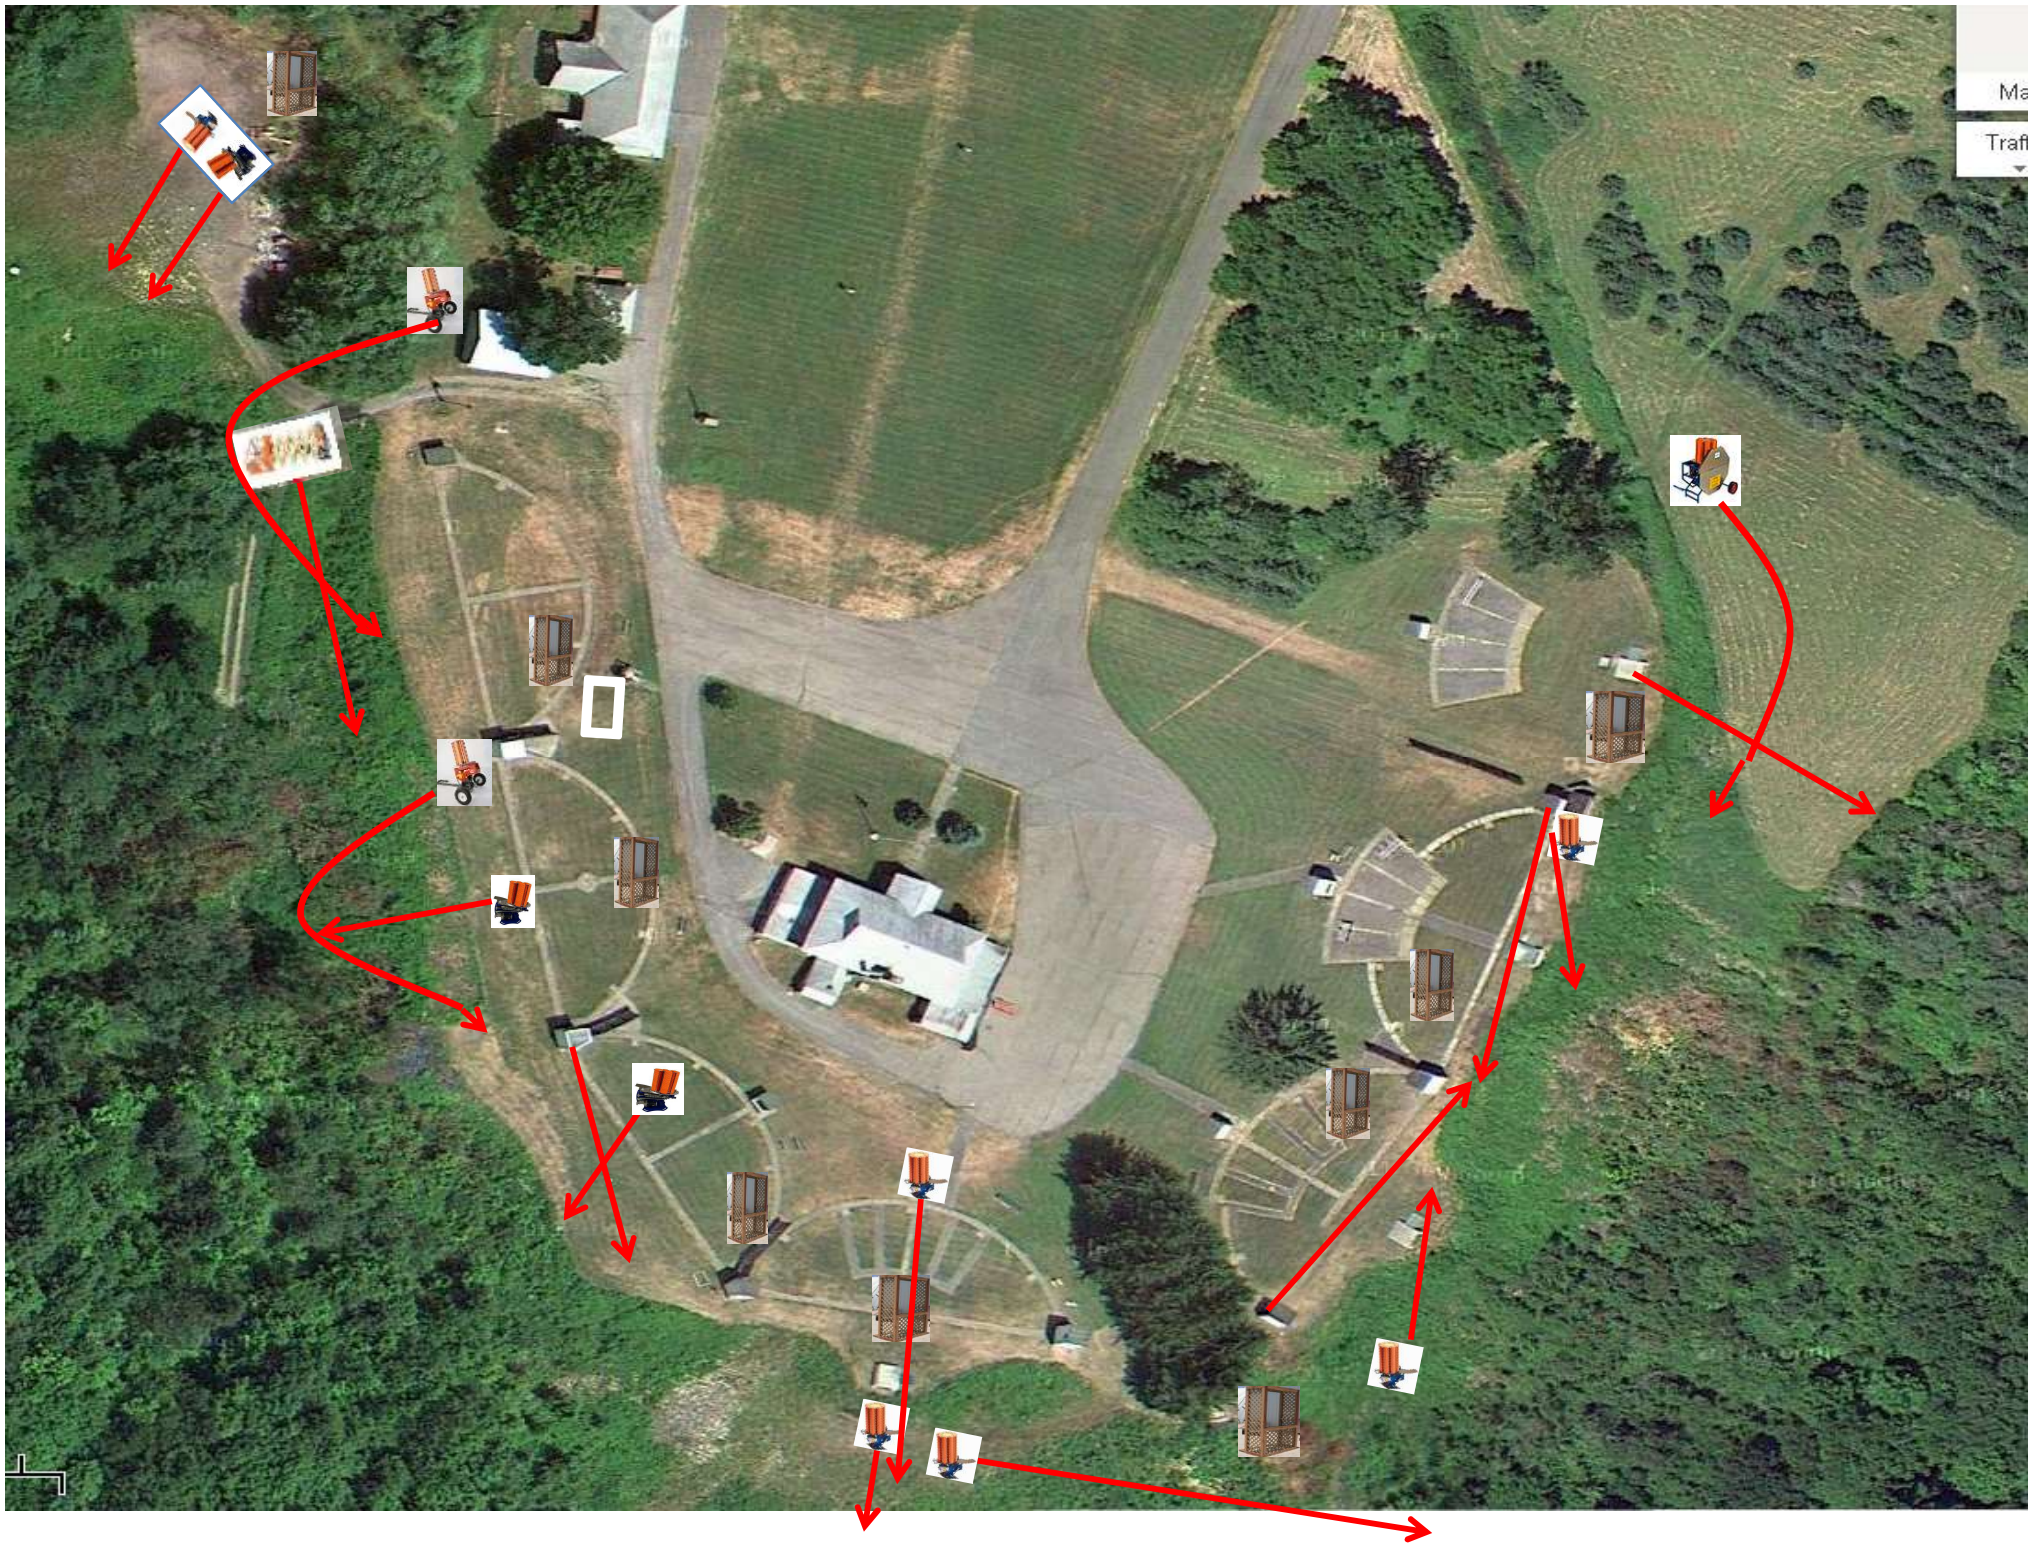

Gallows

3 Report Pair (6)
Promatic (Teal) then Promatic (Overhead)

Skeet 3

3 Simo Pair (6)
Low House and Promatic

Skeet 4

3 Report Pair (6)
Promatic (Teal) then Mec Chondel

Skeet 5

3 Report Pair (6)
Promatic (Lift) then Mec (Battue)

Skeet 6

2 Simo Pair (4)
Promatic (A) and Promatic (B)
**** Traps are the two on the trailer ****

The Pit

Ma
Traff
▼

The Menu – 09/21/2024

The Menu Is Only A Suggestion

1) Trap Field	- 3 Report Pair	- Trap House then Promatic Rabbit (Chondel)	(6)
2) 5-Stand	- 3 Simo Pair	- High House and Promatic (Teal)	(6)
3) Skeet #2	- 3 Simo Pair	- Low House and Promatic	(6)
4) Gallows	- 2 Following Pair	- Promatic then Promatic	(4)
Hold the Button Down			
5) Skeet #3	- 3 Report Pair	- Promatic (Teal) then Promatic (Overhead)	(6)
6) Skeet #4	- 3 Simo Pair	- High House and Promatic	(6)
7) Skeet #5	- 3 Report Pair	- Promatic (Teal) then Mec Chondel	(6)
8) Skeet #6	- 3 Report Pair	- Promatic (Lift) then Mec (Battue)	(6)
9) The Pit	- 2 Simo Pair	- Promatic (A) and Promatic (B)	(4)