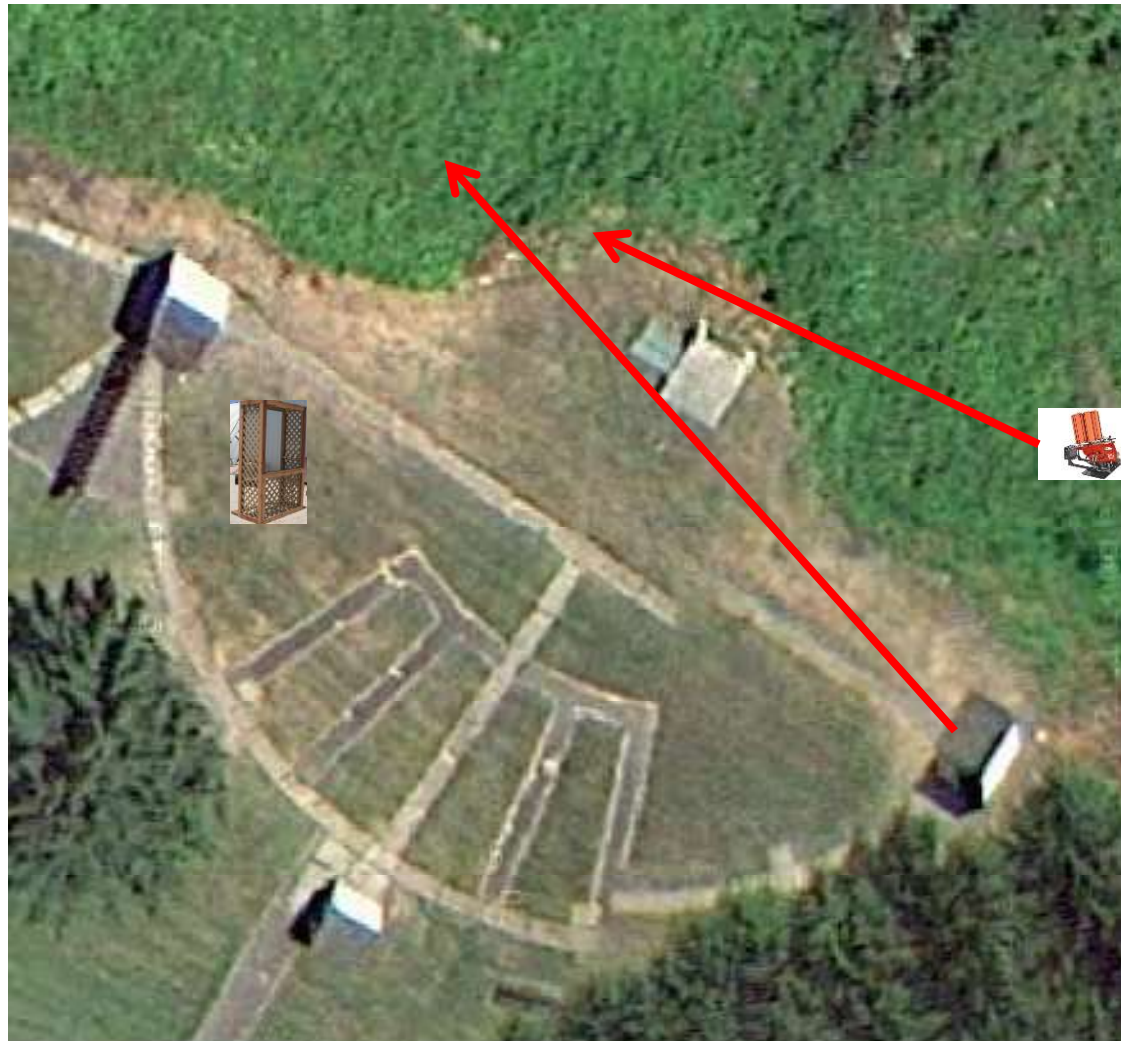

3 Report Pair (6)
Trap House then Promatic Rabbit (Chondel)

Trap Field

3 Simo Pair (6)
High House and Promatic (Teal)

5-Stand

3 Simo Pair (6)
Low House and Promatic

Skeet 2

2 Following Pair (4)
Promatic then Promatic
Hold the Button Down

Skeet 6

2 Simo Pair (4)
Promatic (A) and Promatic (B)
**** Traps are the two on the trailer ****

The Pit

Ma
Traff
▼

The Menu – 09/21/2024

The Menu Is Only A Suggestion

1) Trap Field	- 3 Report Pair	- Trap House then Promatic Rabbit (Chondel)	(6)
2) 5-Stand	- 3 Simo Pair	- High House and Promatic (Teal)	(6)
3) Skeet #2	- 3 Simo Pair	- Low House and Promatic	(6)
4) Gallows	- 2 Following Pair	- Promatic then Promatic	(4)
Hold the Button Down			
5) Skeet #3	- 3 Report Pair	- Promatic (Teal) then Promatic (Overhead)	(6)
6) Skeet #4	- 3 Simo Pair	- High House and Promatic	(6)
7) Skeet #5	- 3 Report Pair	- Promatic (Teal) then Mec Chondel	(6)
8) Skeet #6	- 3 Report Pair	- Promatic (Lift) then Mec (Battue)	(6)
9) The Pit	- 2 Simo Pair	- Promatic (A) and Promatic (B)	(4)