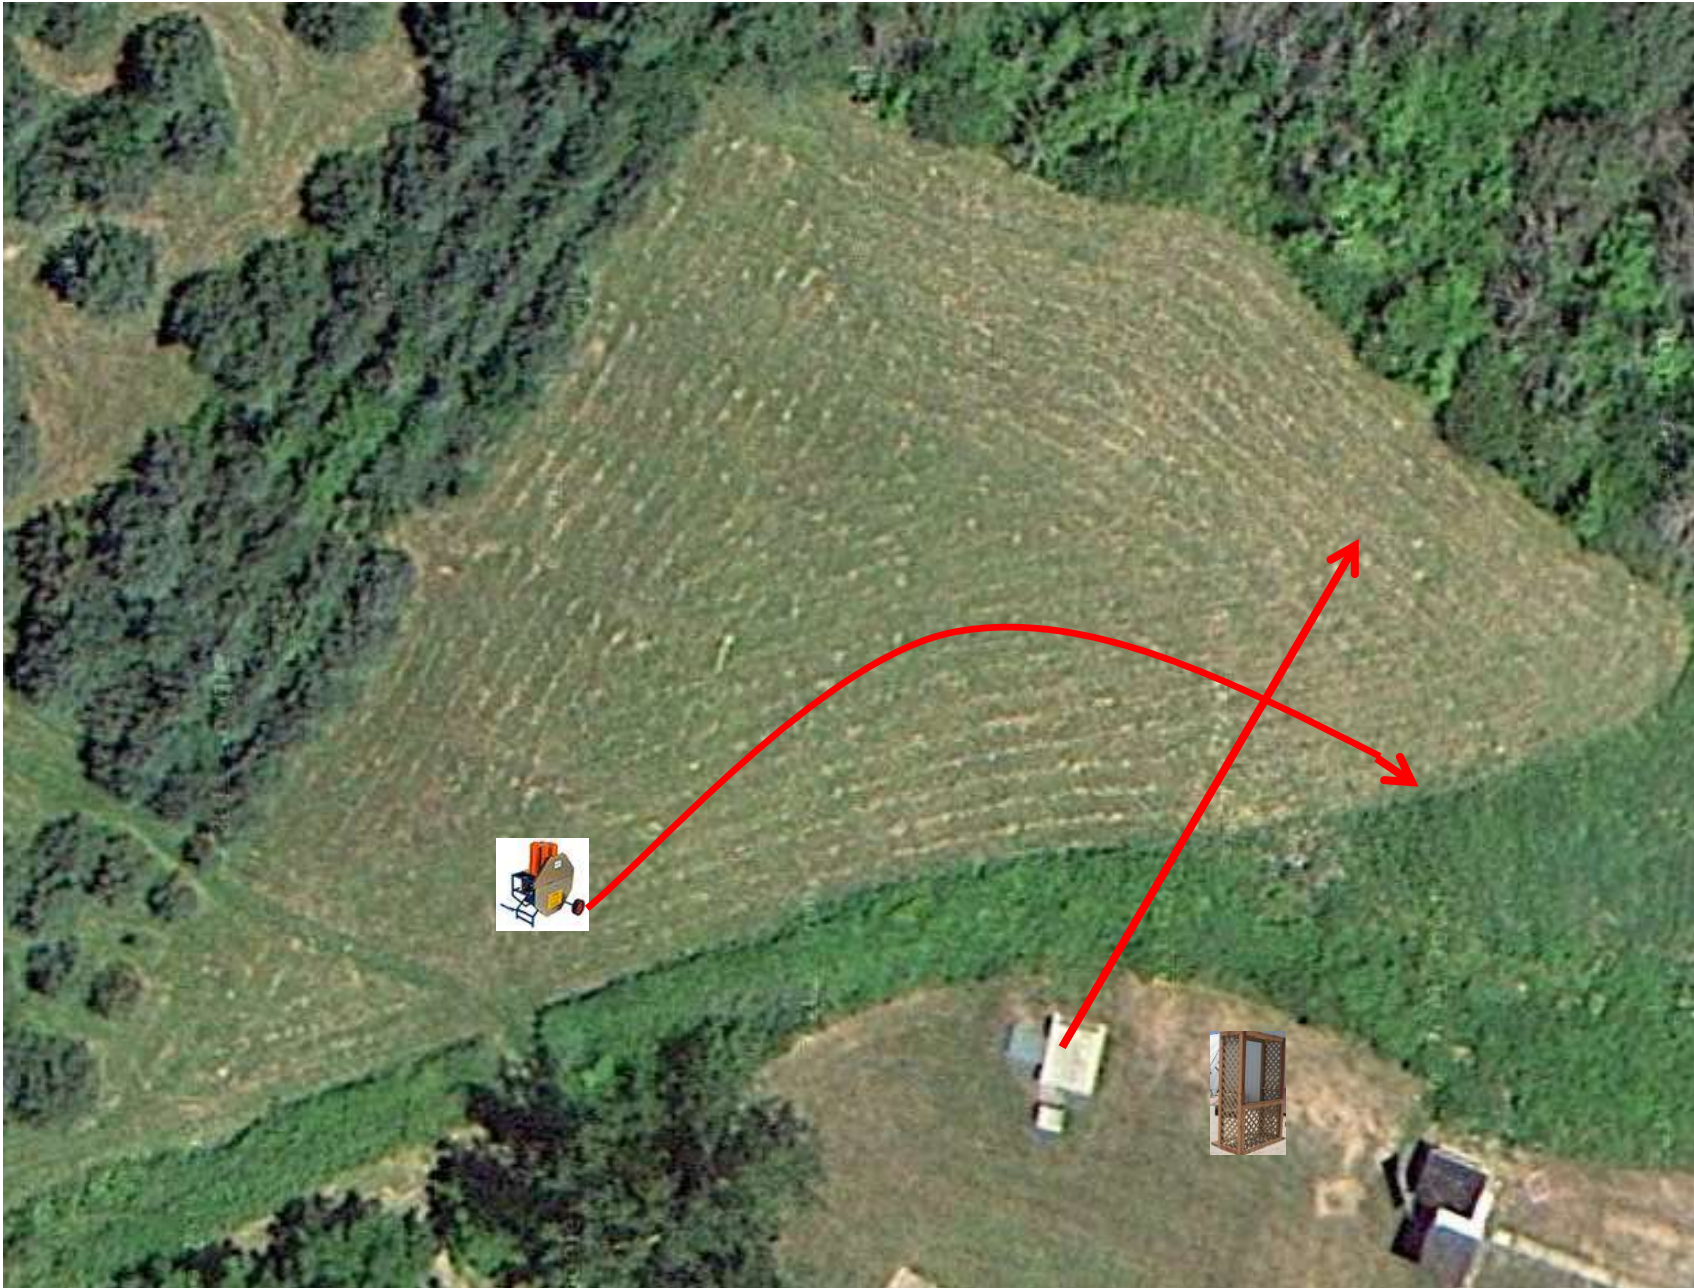

3 Report Pair (6)
Trap House then Promatic Rabbit (Chondel)

Trap Field

3 Simo Pair (6)
High House and Promatic (Teal)

5-Stand

3 Simo Pair (6)
Low House and Promatic

Skeet 2

2 Following Pair (4)
Promatic then Promatic
Hold the Button Down

Skeet 6

2 Simo Pair (4)
Promatic (A) and Promatic (B)
**** Traps are the two on the trailer ****

The Pit

Ma
Traff
▼

The Menu – 09/21/2024

The Menu Is Only A Suggestion

1) Trap Field	- 3 Report Pair	- Trap House then Promatic Rabbit (Chondel)	(6)
2) 5-Stand	- 3 Simo Pair	- High House and Promatic (Teal)	(6)
3) Skeet #2	- 3 Simo Pair	- Low House and Promatic	(6)
4) Gallows	- 2 Following Pair	- Promatic then Promatic	(4)
Hold the Button Down			
5) Skeet #3	- 3 Report Pair	- Promatic (Teal) then Promatic (Overhead)	(6)
6) Skeet #4	- 3 Simo Pair	- High House and Promatic	(6)
7) Skeet #5	- 3 Report Pair	- Promatic (Teal) then Mec Chondel	(6)
8) Skeet #6	- 3 Report Pair	- Promatic (Lift) then Mec (Battue)	(6)
9) The Pit	- 2 Simo Pair	- Promatic (A) and Promatic (B)	(4)