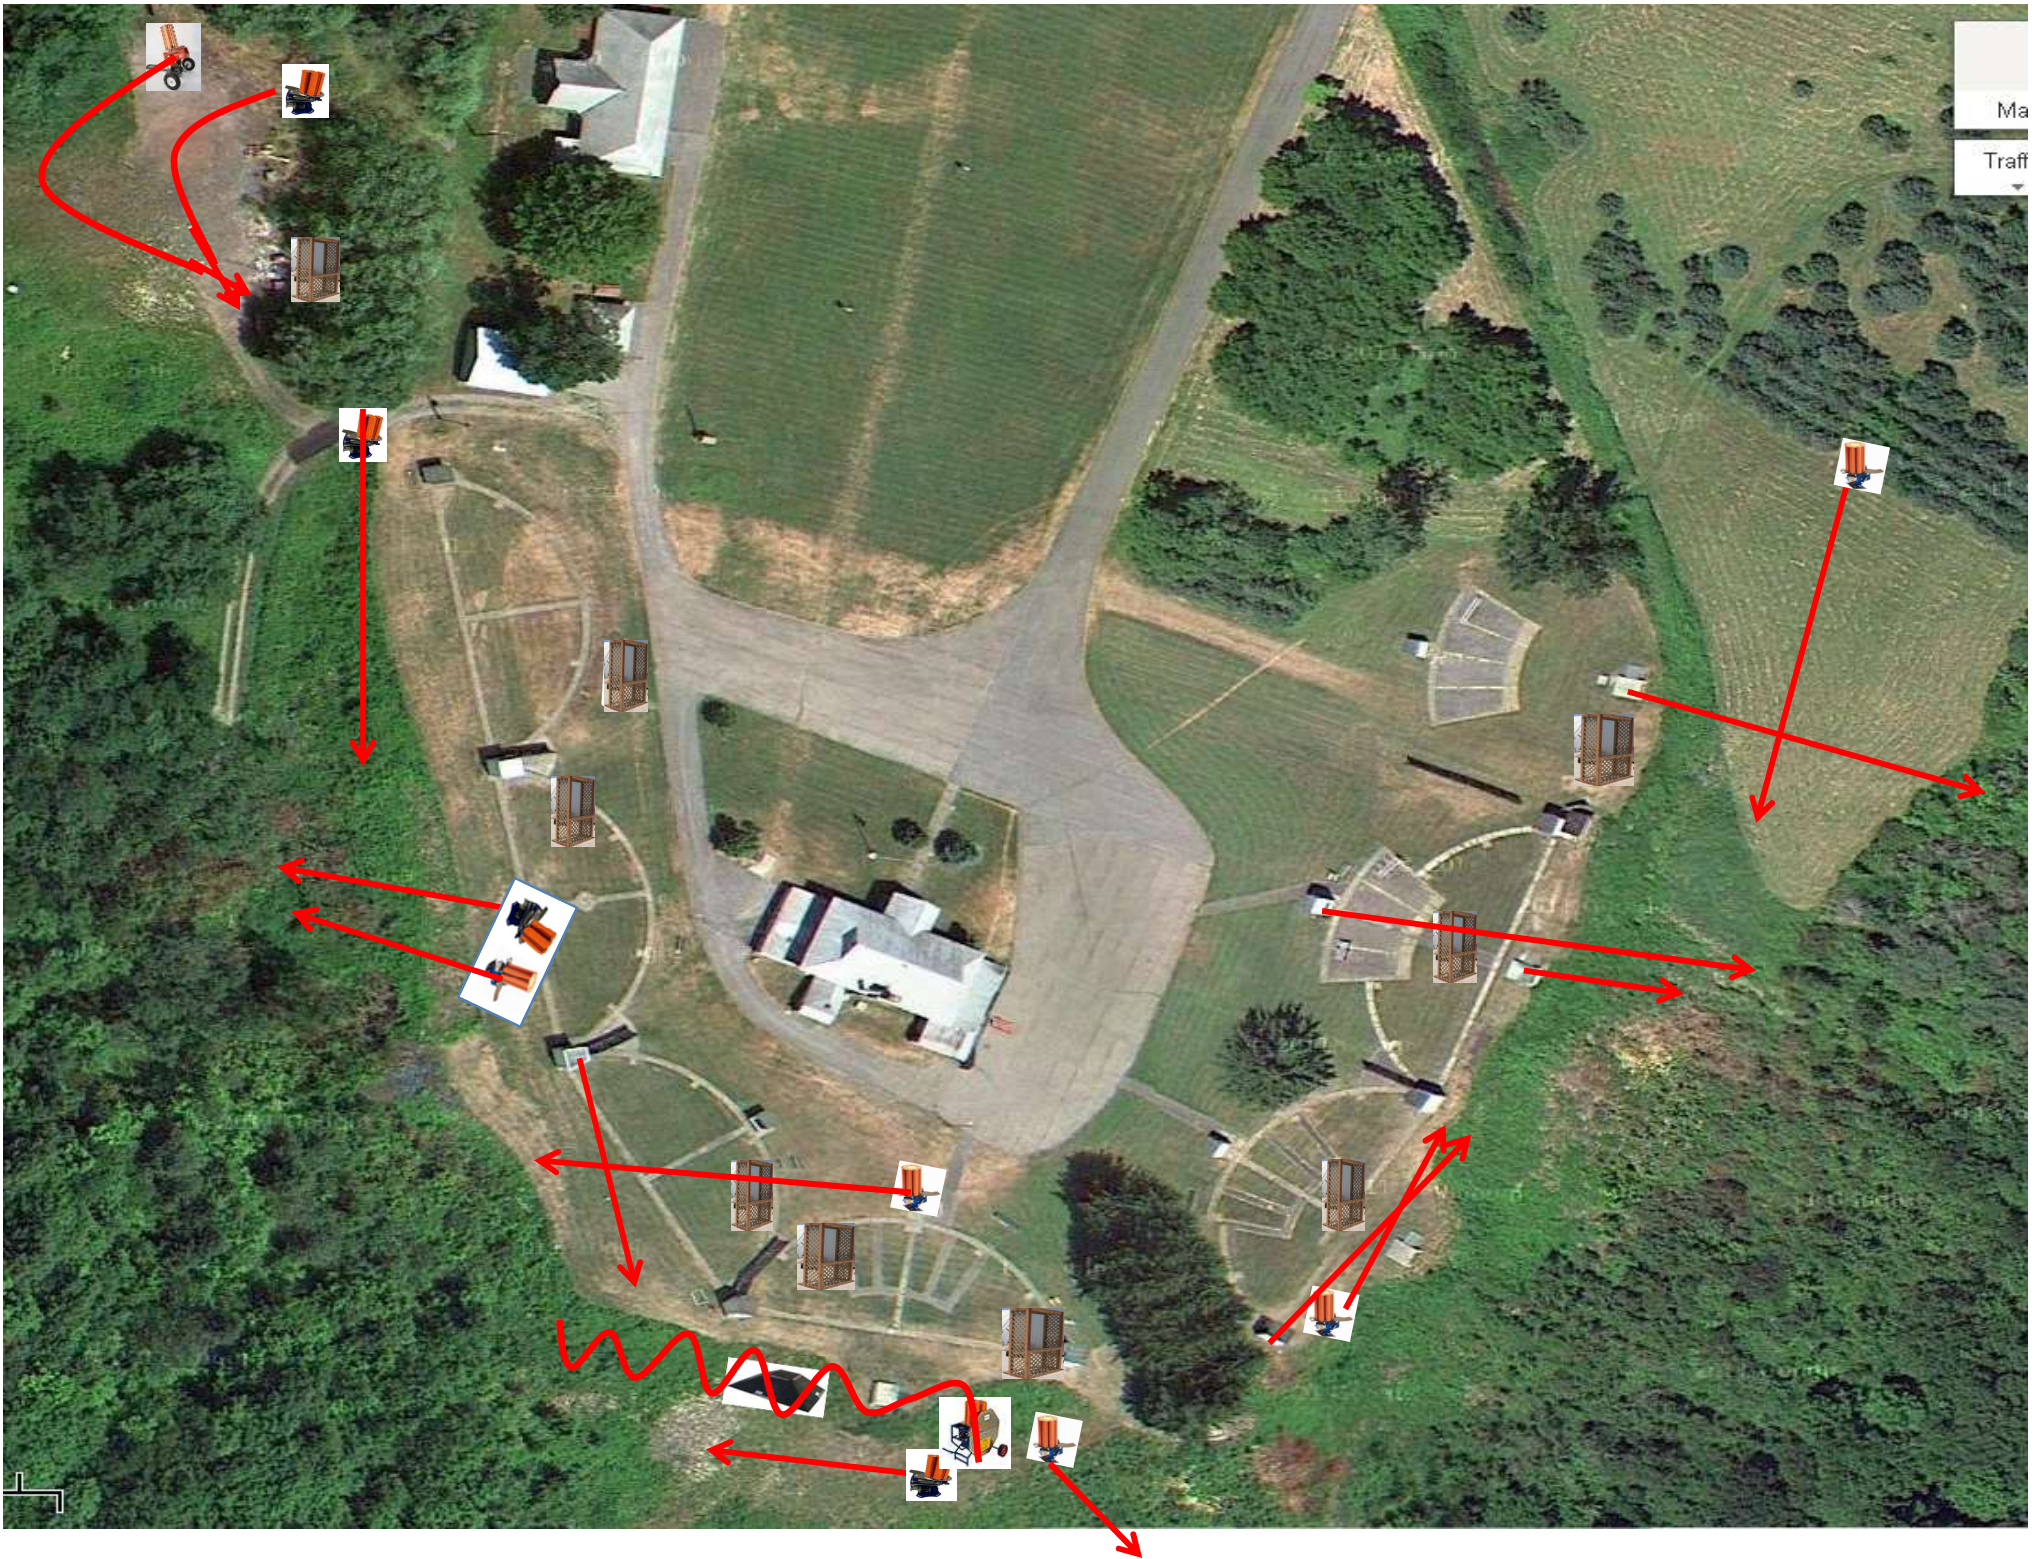

Gallows

3 Report Pair (6)
Promatic (Rabbit) then Promatic (Teal)
**** Use Ramps ****

Skeet 3

3 Simo Pair (6)
Low House and Promatic (Overhead)

Skeet 4

3 Report Pair (6)
Promatic (A) then Promatic (B)
**** Traps are the two on the trailer ****

Skeet 5

2 Simo Pair (4)
Promatic then Promatic
***** Use Mini Gallows Stand *****

Skeet 6

3 Report Pair (6)
Promatic Then Mec Chondel

The Pit

Ma
Traff

The Menu – 11/23/2024

The Menu Is Only A Suggestion

1) Trap Field	- 3 Report Pair	- Trap House then Promatic .	(6)
2) 5-Stand	- 3 Report Pair	- Trap House then Overhead	(6)
3) Skeet #2	- 3 Simo Pair	- Low House and Promatic	(6)
4) Gallows	- 2 Following Pair	- Promatic then Promatic	(4)
Hold the Button Down			
5) Skeet #3	- 3 Report Pair	- Promatic (Rabbit) then Promatic (Teal)	(6)
6) Skeet #4	- 3 Simo Pair	- Low House and Promatic (Overhead)	(6)
7) Skeet #5	- 3 Report Pair	- Promatic (A) then Promatic (B)	(6)
8) Skeet #6	- 2 Report Pair	- Promatic then Promatic	(4)
9) The Pit	- 3 Report Pair	- Promatic then Mec Chondel	(6)