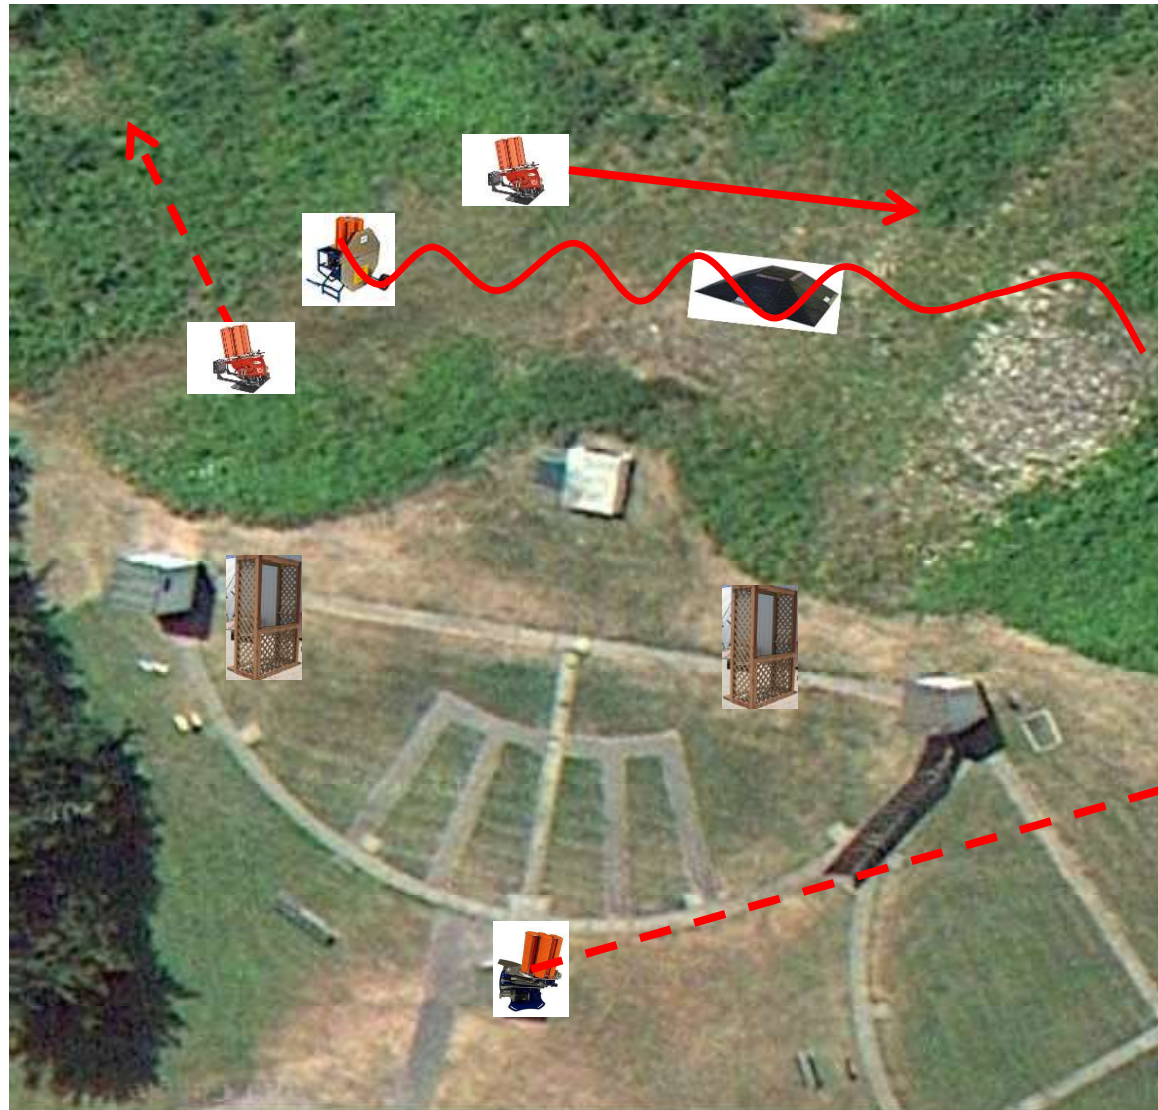

3 Report Pair (6)
Trap House then Promatic

Trap Field

3 Report Pair (6)
High House then Overhead

5-Stand

3 Simo Pair (6)
Low House and Promatic

Skeet 2

2 Following Pair (4)
Promatic then Promatic
Hold the Button Down

Gallows

3 Report Pair (6)
Promatic (Rabbit) then Promatic (Teal)
**** Use Ramps ****

Skeet 3

3 Simo Pair (6)
Low House and Promatic (Overhead)

Skeet 4

3 Report Pair (6)
Promatic (A) then Promatic (B)
**** Traps are the two on the trailer ****

Skeet 5

2 Simo Pair (4)
Promatic then Promatic
***** Use Mini Gallows Stand *****

Skeet 6

3 Report Pair (6)
Promatic Then Mec Chondel

The Pit

Ma
Traff

The Menu – 11/23/2024

The Menu Is Only A Suggestion

1) Trap Field	- 3 Report Pair	- Trap House then Promatic .	(6)
2) 5-Stand	- 3 Report Pair	- Trap House then Overhead	(6)
3) Skeet #2	- 3 Simo Pair	- Low House and Promatic	(6)
4) Gallows	- 2 Following Pair	- Promatic then Promatic	(4)
Hold the Button Down			
5) Skeet #3	- 3 Report Pair	- Promatic (Rabbit) then Promatic (Teal)	(6)
6) Skeet #4	- 3 Simo Pair	- Low House and Promatic (Overhead)	(6)
7) Skeet #5	- 3 Report Pair	- Promatic (A) then Promatic (B)	(6)
8) Skeet #6	- 2 Report Pair	- Promatic then Promatic	(4)
9) The Pit	- 3 Report Pair	- Promatic then Mec Chondel	(6)