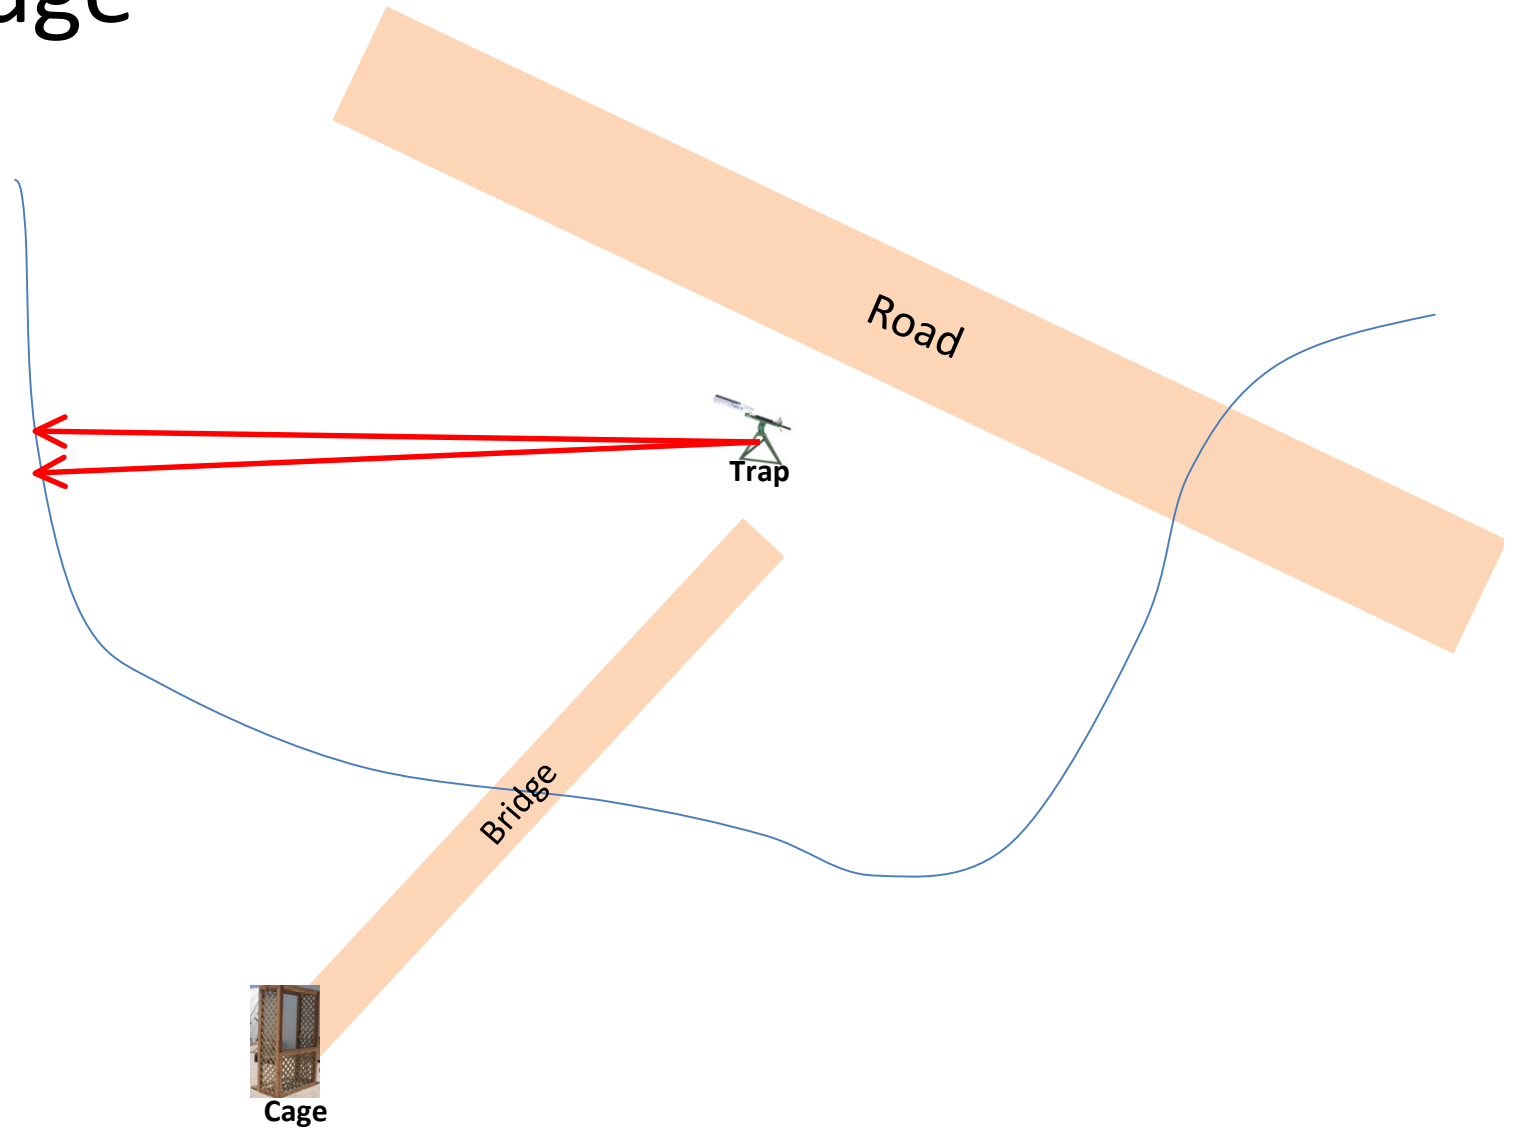

Station #2a

The Creek

2 Boxes of Targets
2 Report Pair (4)
Automatic then Manual

Station #3

The Bridge

2 Boxes of Targets
2 Simo Pair (4)
Manual

Station #14

Overhead

2 Boxes of Targets
2 Simo Pair (4)
Manual

Station #13

Beer Can C

3 Boxes of Targets
3 Report Pair (6)
Manual the **Blue** Promatic

Station #12

Roadway West

2 Boxes of Targets
2 Report Pair (4)
Manual then Manual
(Low)

Road

Station #4

Roadway East

2 Boxes of Targets
2 Report Pair (4)
Manual then Automatic

Road

Station #7

Old Rabbit

3 Boxes of Targets
3 Report Pair (6)
Manual then **Blue** Promatic

Station #8

The Teal

2 Boxes of Targets
2 Simo Pair (4
Manual
Teall)

Cage

Trap

Road

Station #9

Far