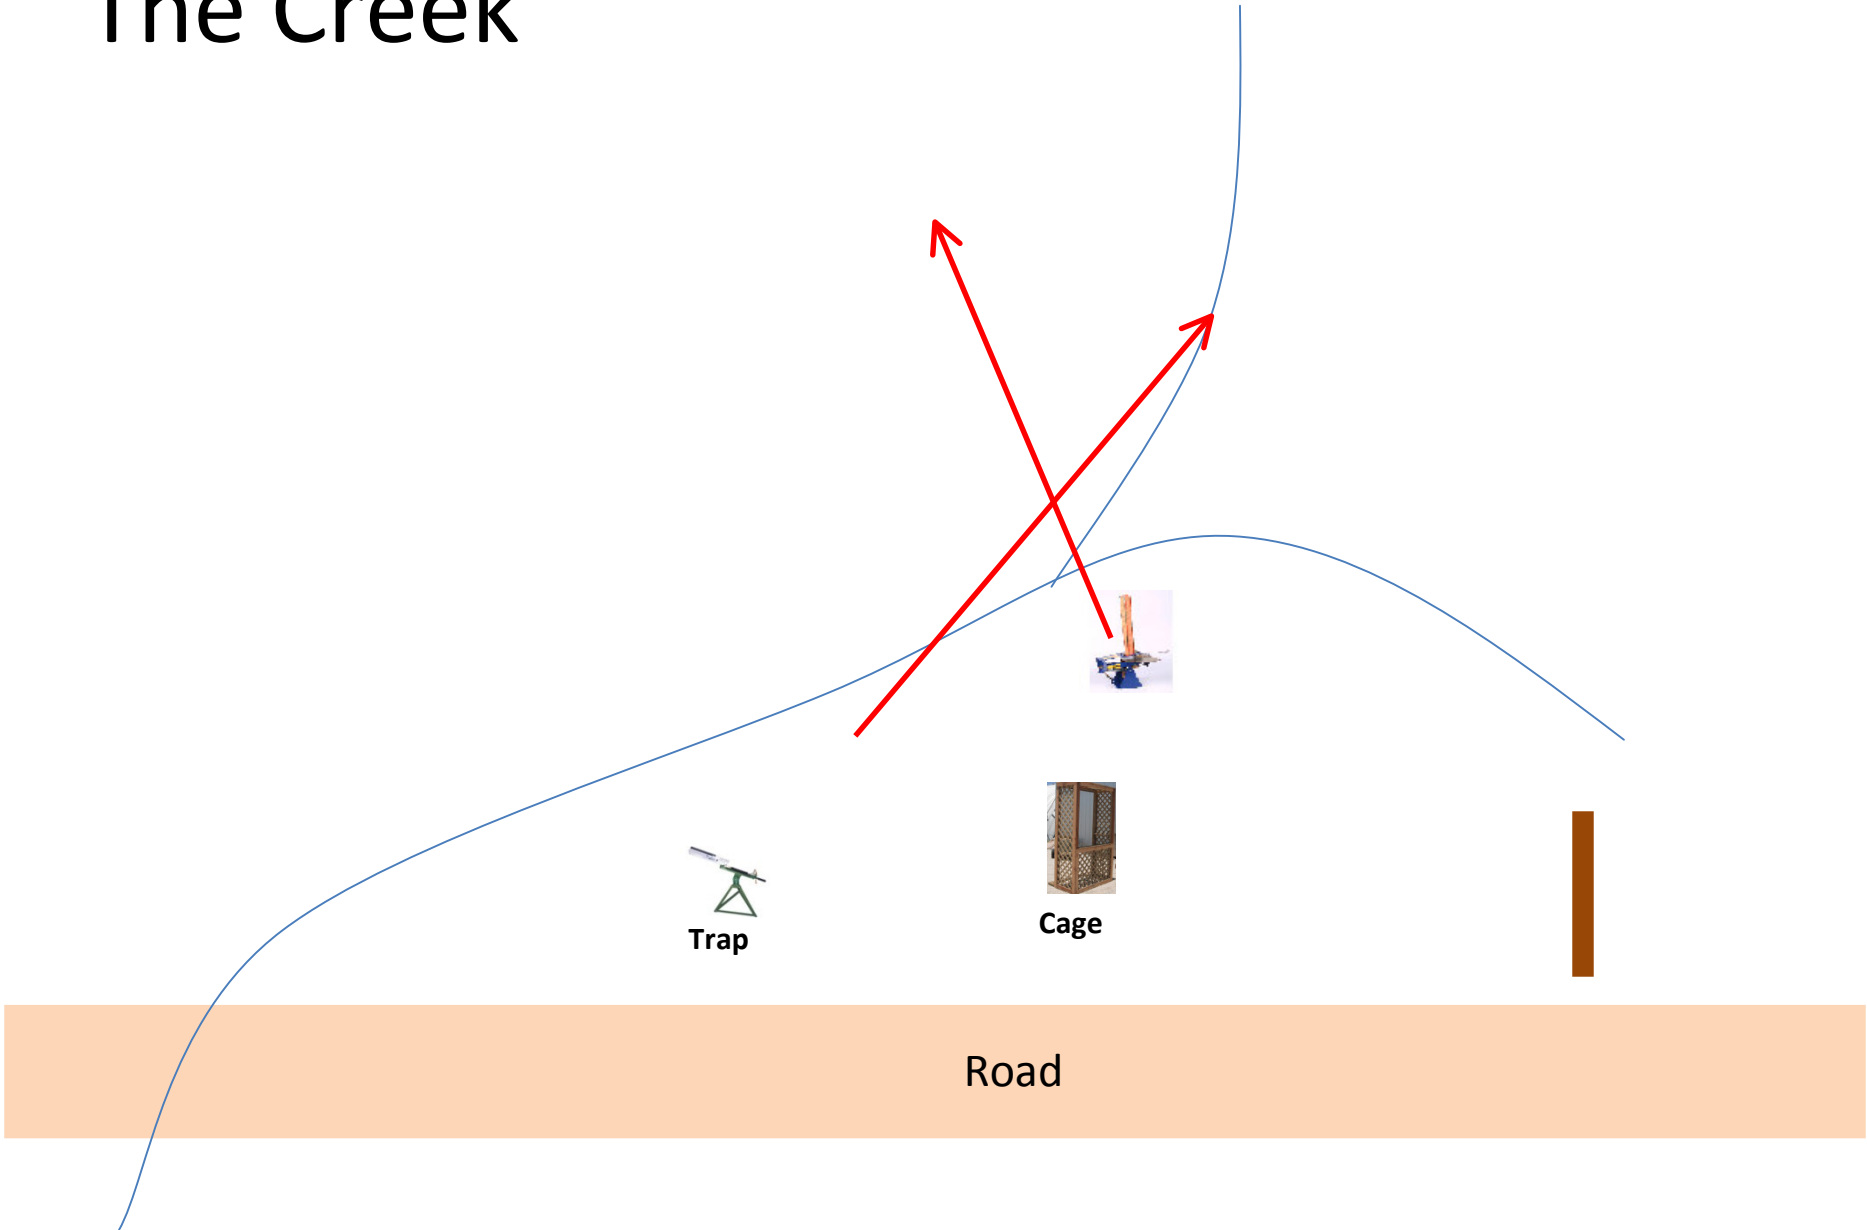

Station #2a

The Creek

2 Boxes of Targets
2 Report Pair (4)
Automatic then Manual

Station #3

The Bridge

2 Boxes of Targets
2 Simo Pair (4)
Manual

Station #14

Overhead

2 Boxes of Targets
2 Simo Pair (4)
Manual

Station #13

Beer Can C

3 Boxes of Targets
3 Report Pair (6)
Manual the **Blue** Promatic

Station #12

Roadway West

2 Boxes of Targets
2 Report Pair (4)
Manual then Manual
(Low)

Road

Station #4

Roadway East

2 Boxes of Targets
2 Report Pair (4)
Manual then Automatic

Road

Station #7

Old Rabbit

3 Boxes of Targets
3 Report Pair (6)
Manual then **Blue** Promatic

Station #8

The Teal

2 Boxes of Targets
2 Simo Pair (4
Manual
Teall)

Cage

Trap

Road

Station #9

Far