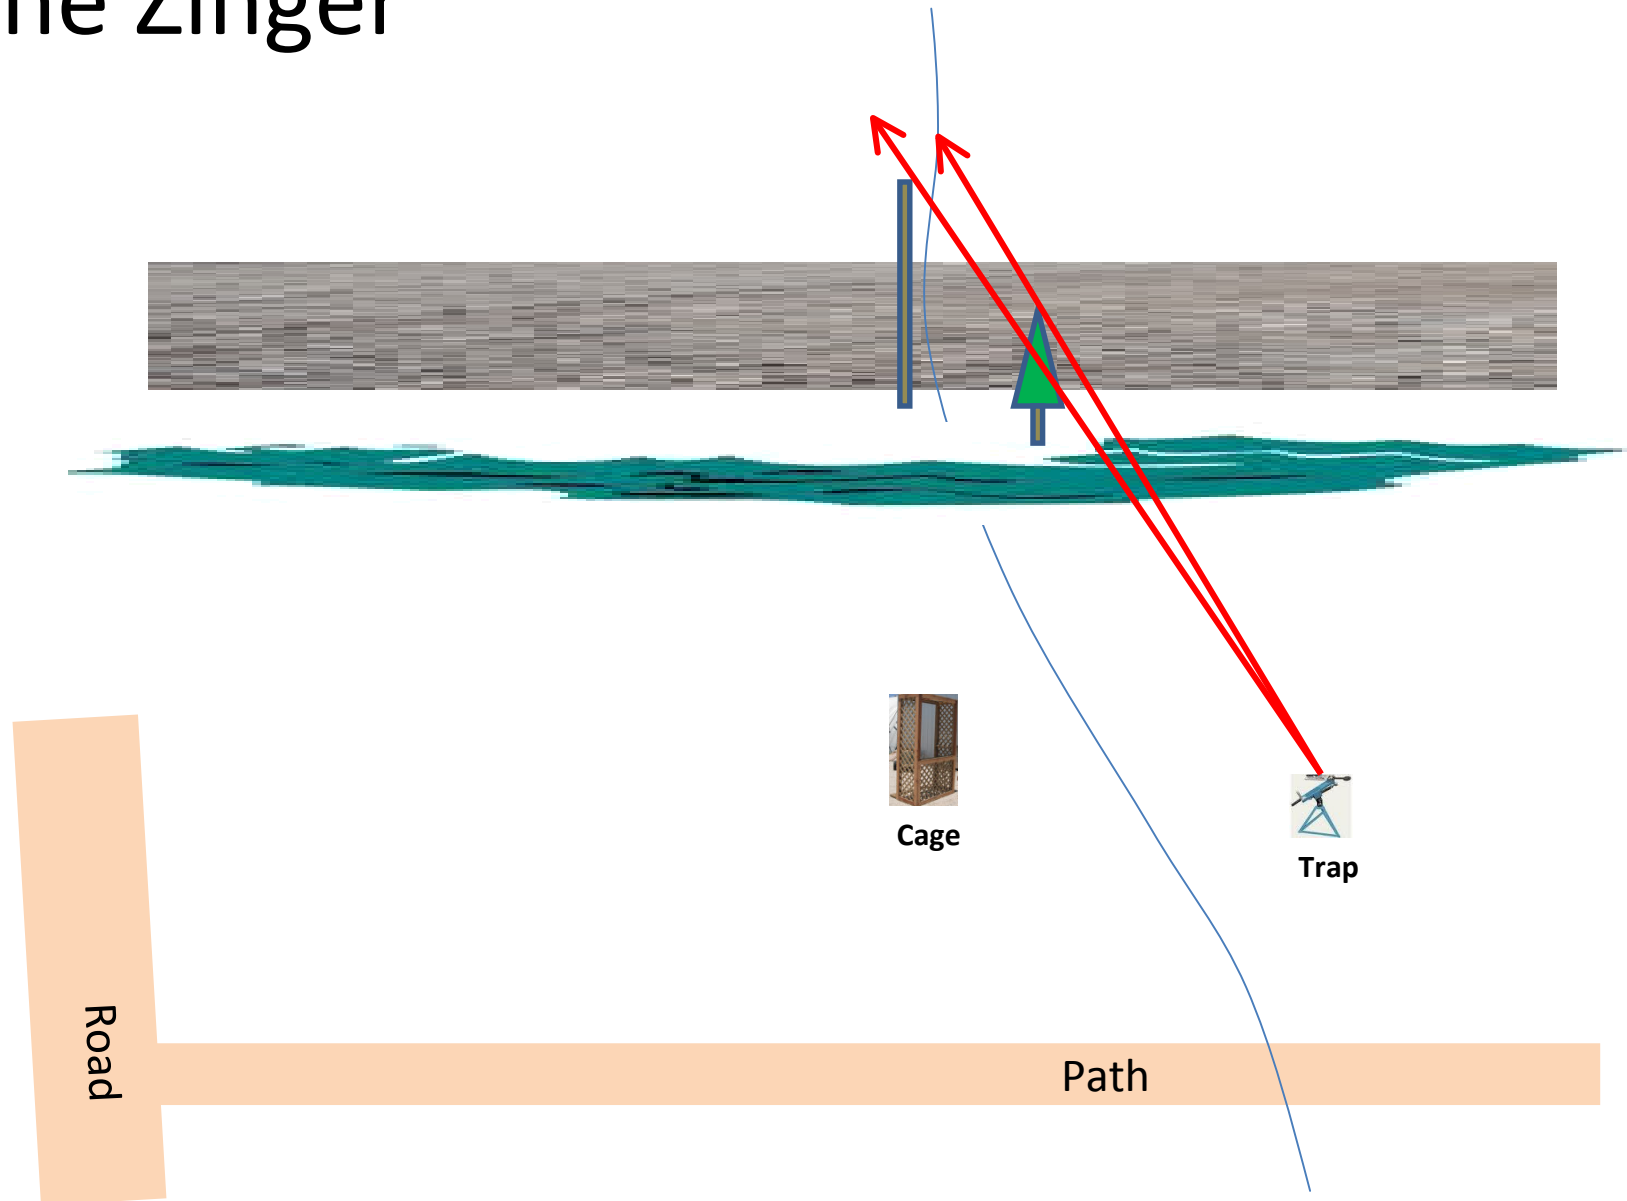

Roadway

- 2 Boxes of Targets
- 2 Simo Pair (4)
- Manual (Rabbits)

Cage

Path

Station #10

The Bench

3 Boxes of Targets
3 Report Pair (6)

Blue Promatic then Chondel

Station #11

The Zinger

2 Boxes of Targets
2 Simo Pair (4)
Manual

The Menu

08/22/2015

2b) The Creek B	- 2 Report Pair	- Automatic then Manual	(4)
3) The Bridge	- 2 Simo Pair	- Manual	(4)
13) Beer Can B	- 3 Report Pair	- Manual then Blue Promatic	(6)
4) Roadway East	- 2 Report Pair	- Manual then Automatic	(4)
7) Old Rabbit	- 3 Report Pair	- Manual then Blue Promatic	(6)
8) The Teal	- 2 Simo Pair	- Manual (Teal)	(4)
9) Far Roadway	- 2 Simo Pair	- Manual ((Rabbits)	(4)
10) The Bench	- 3 Report Pair	- Blue Promatic then Chondel	(6)
11) Zinger	- 2 Simo Pair	- Manual	(4)
12) Roadway West	- 2 Report Pair	- Manual then Manual	(4)
14) Overhead	- 2 Simo Pair	- Manual	(4)
		-----	(50)