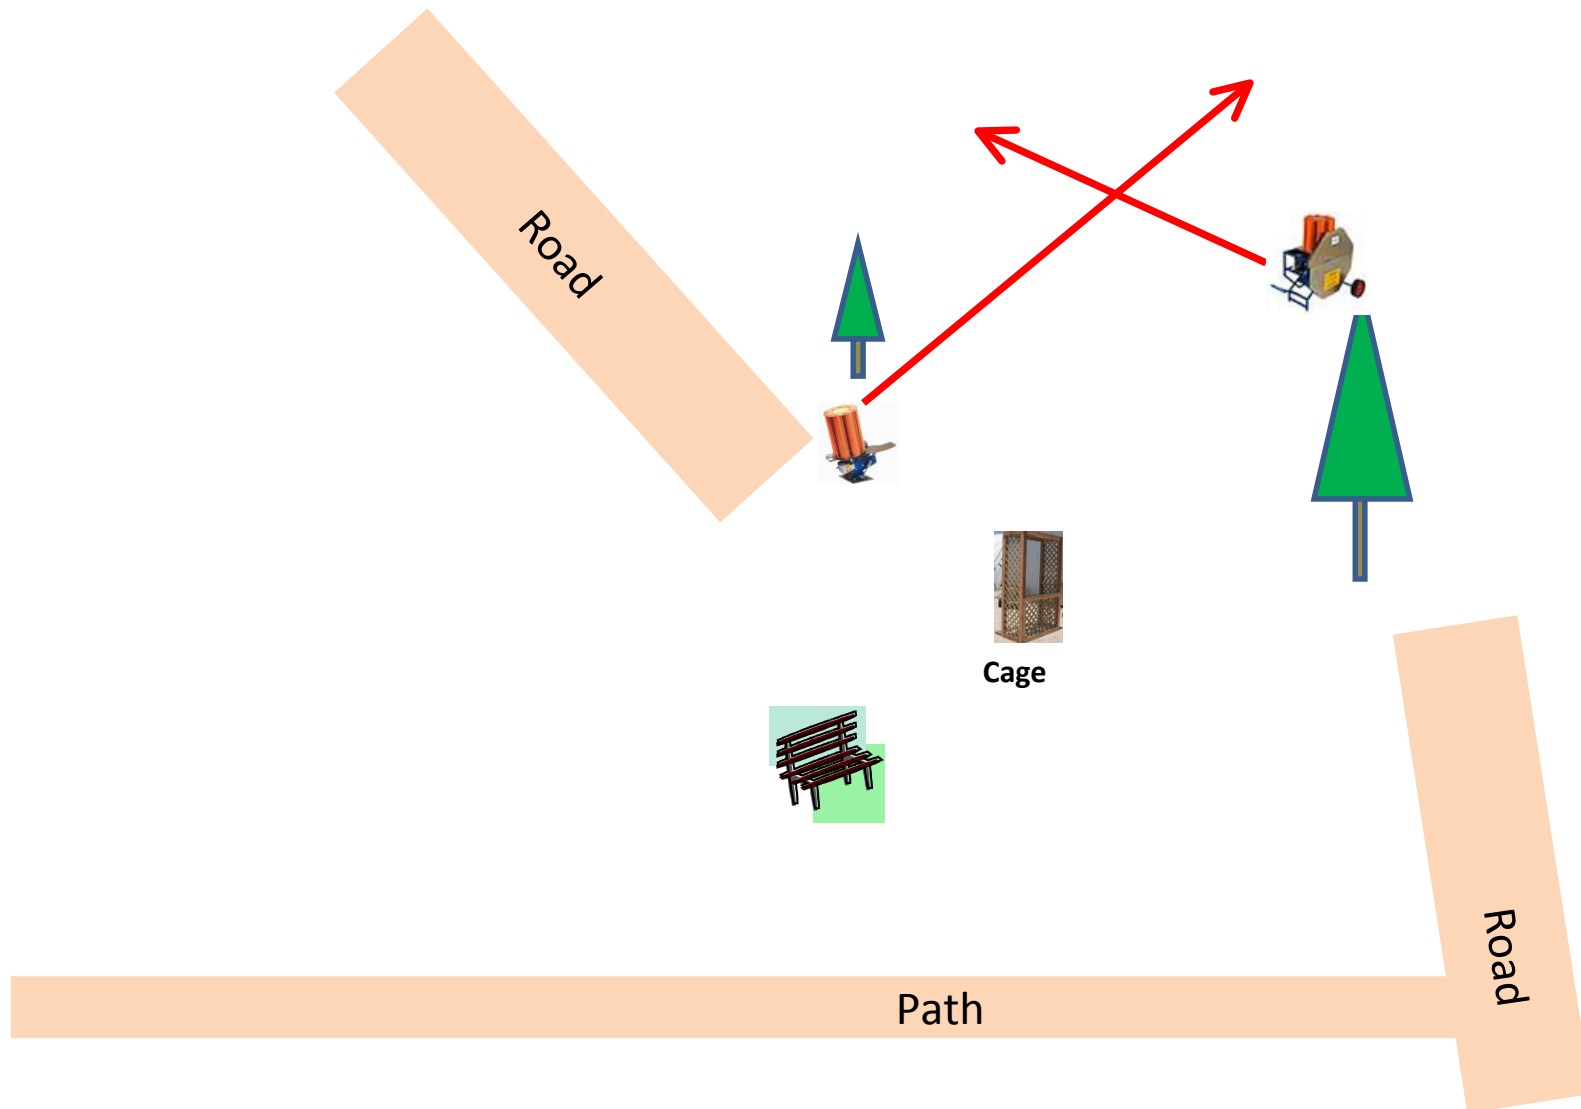

Station #2a

The Creek

2 Boxes of Targets
2 Report Pair (4)
Automatic then Manual

Station #3

The Bridge

2 Boxes of Targets
2 Simo Pair (4)
Manual

Station #14

Overhead

Station #8

The Teal

2 Boxes of Targets
2 Simo Pair (4
Manual
Teall)

Cage

Trap

Road

Station #9

Far

Roadway

- 2 Boxes of Targets
- 2 Simo Pair (4)
- Manual (Rabbits)

Cage

Path

Station #10

The Bench

3 Boxes of Targets
3 Report Pair (6)

Blue Promatic then Chondel

Station #11

The Zinger

2 Boxes of Targets
2 Simo Pair (4)
Manual

The Menu

08/22/2015

2b) The Creek B	- 2 Report Pair	- Automatic then Manual	(4)
3) The Bridge	- 2 Simo Pair	- Manual	(4)
13) Beer Can B	- 3 Report Pair	- Manual then Blue Promatic	(6)
4) Roadway East	- 2 Report Pair	- Manual then Automatic	(4)
7) Old Rabbit	- 3 Report Pair	- Manual then Blue Promatic	(6)
8) The Teal	- 2 Simo Pair	- Manual (Teal)	(4)
9) Far Roadway	- 2 Simo Pair	- Manual ((Rabbits)	(4)
10) The Bench	- 3 Report Pair	- Blue Promatic then Chondel	(6)
11) Zinger	- 2 Simo Pair	- Manual	(4)
12) Roadway West	- 2 Report Pair	- Manual then Manual	(4)
14) Overhead	- 2 Simo Pair	- Manual	(4)
		-----	(50)