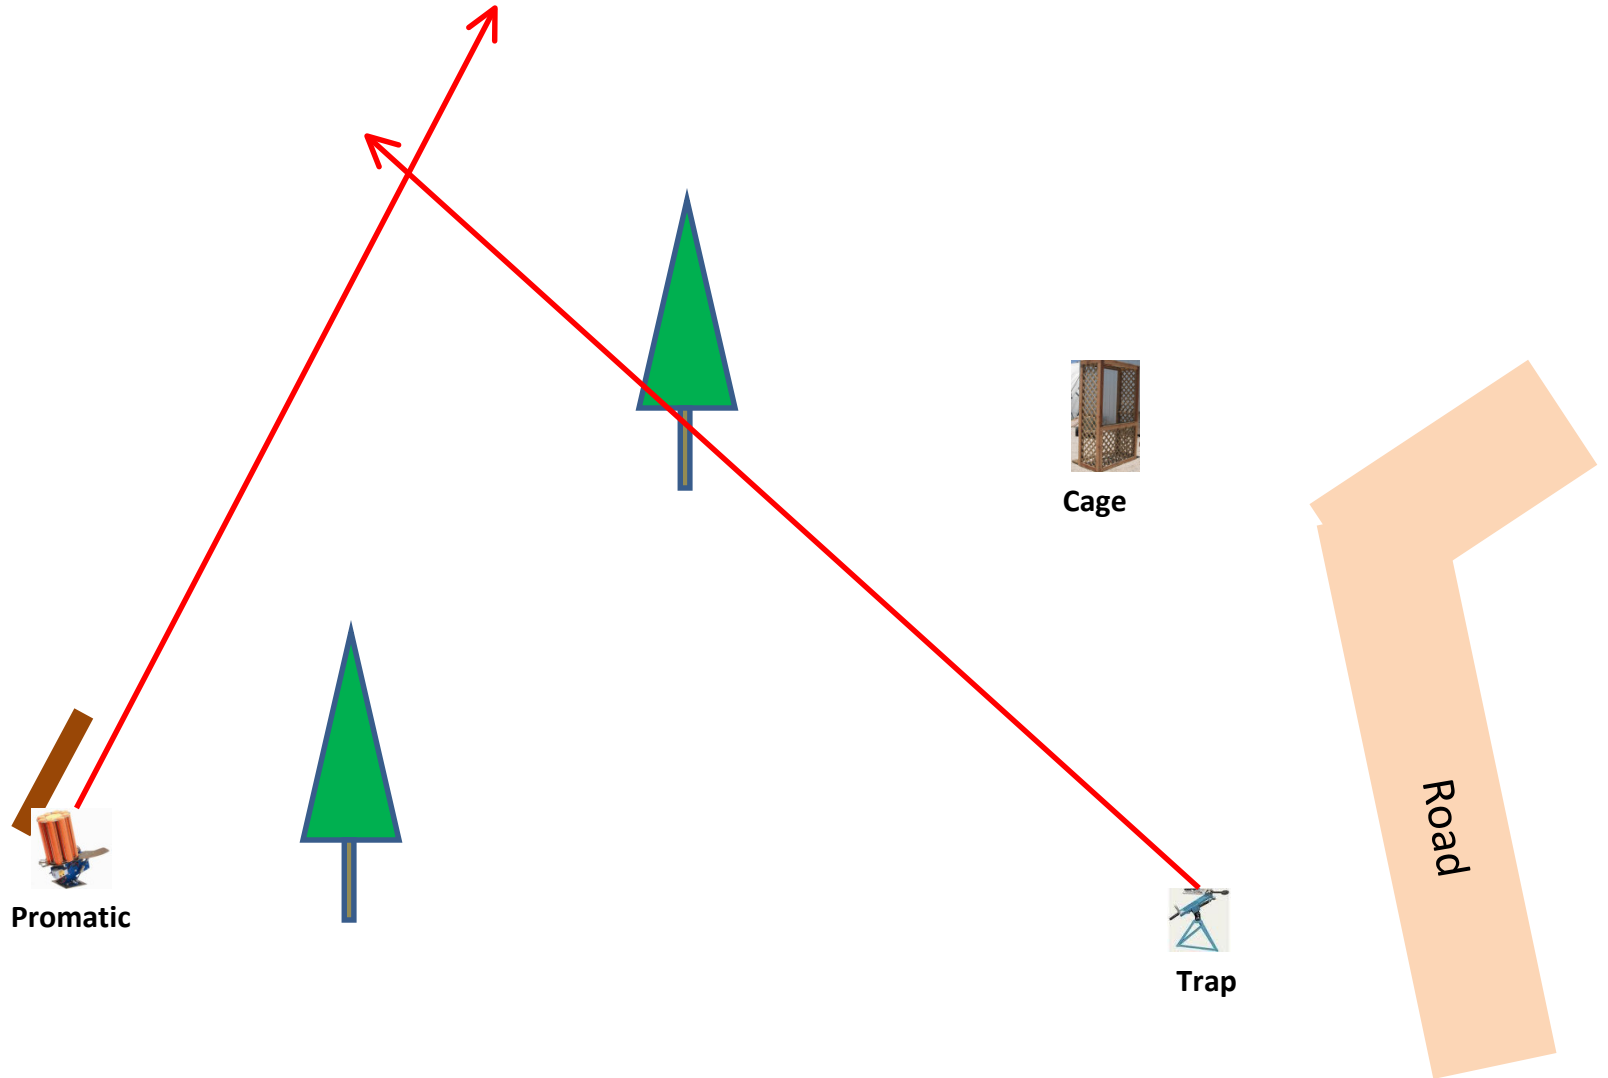

Station #2a

The Creek

2 Boxes of Targets
2 Report Pair (4)
Automatic then Manual

Station #3

The Bridge

2 Boxes of Targets
2 Simo Pair (4)
Manual

Station #14

Overhead

2 Boxes of Targets
2 Simo Pair (4)
Manual

Station #13

Beer Can C

3 Boxes of Targets
3 Report Pair (6)
Manual the **Blue** Promatic

Station #12

Roadway West

2 Boxes of Targets
2 Report Pair (4)
Manual then Manual
(Low)

Road

Station #4

Roadway East

2 Boxes of Targets
2 Report Pair (4)
Manual then Automatic

Road

Station #7

Old Rabbit

3 Boxes of Targets
3 Report Pair (6)
Manual then **Blue** Promatic

Station #8

The Teal

2 Boxes of Targets
2 Simo Pair (4
Manual
Teall)

Cage

Trap

Road

Station #9

Far