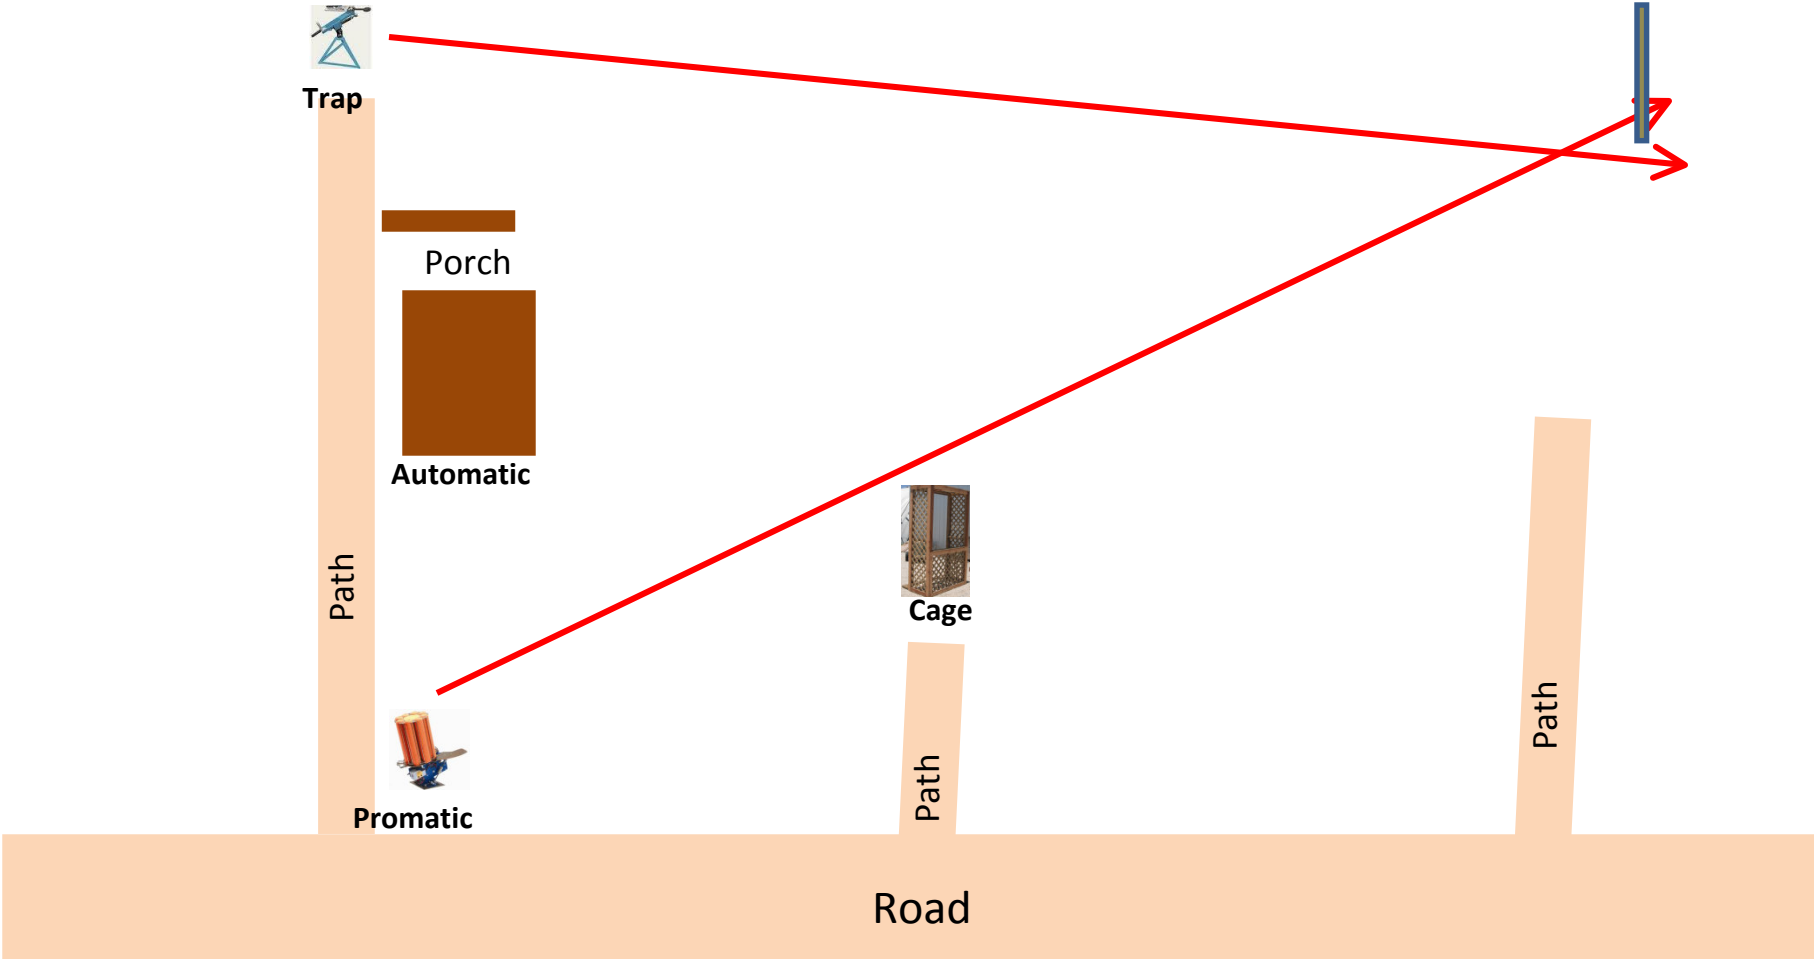

Station #2a

The Creek

2 Boxes of Targets
2 Report Pair (4)
Automatic then Manual

Station #3

The Bridge

2 Boxes of Targets
2 Simo Pair (4)
Manual

Station #14

Overhead

2 Boxes of Targets
2 Simo Pair (4)
Manual

Station #13

Beer Can C

3 Boxes of Targets
3 Report Pair (6)
Manual the **Blue** Promatic

Station #12

Roadway West

2 Boxes of Targets
2 Report Pair (4)
Manual then Manual
(Low)

Road

Station #4

Roadway East

2 Boxes of Targets
2 Report Pair (4)
Manual then Automatic

Road

Station #7

Old Rabbit

3 Boxes of Targets
3 Report Pair (6)
Manual then **Blue** Promatic

Station #8

The Teal

2 Boxes of Targets
2 Simo Pair (4
Manual
Teall)

Cage

Trap

Road

Station #9

Far