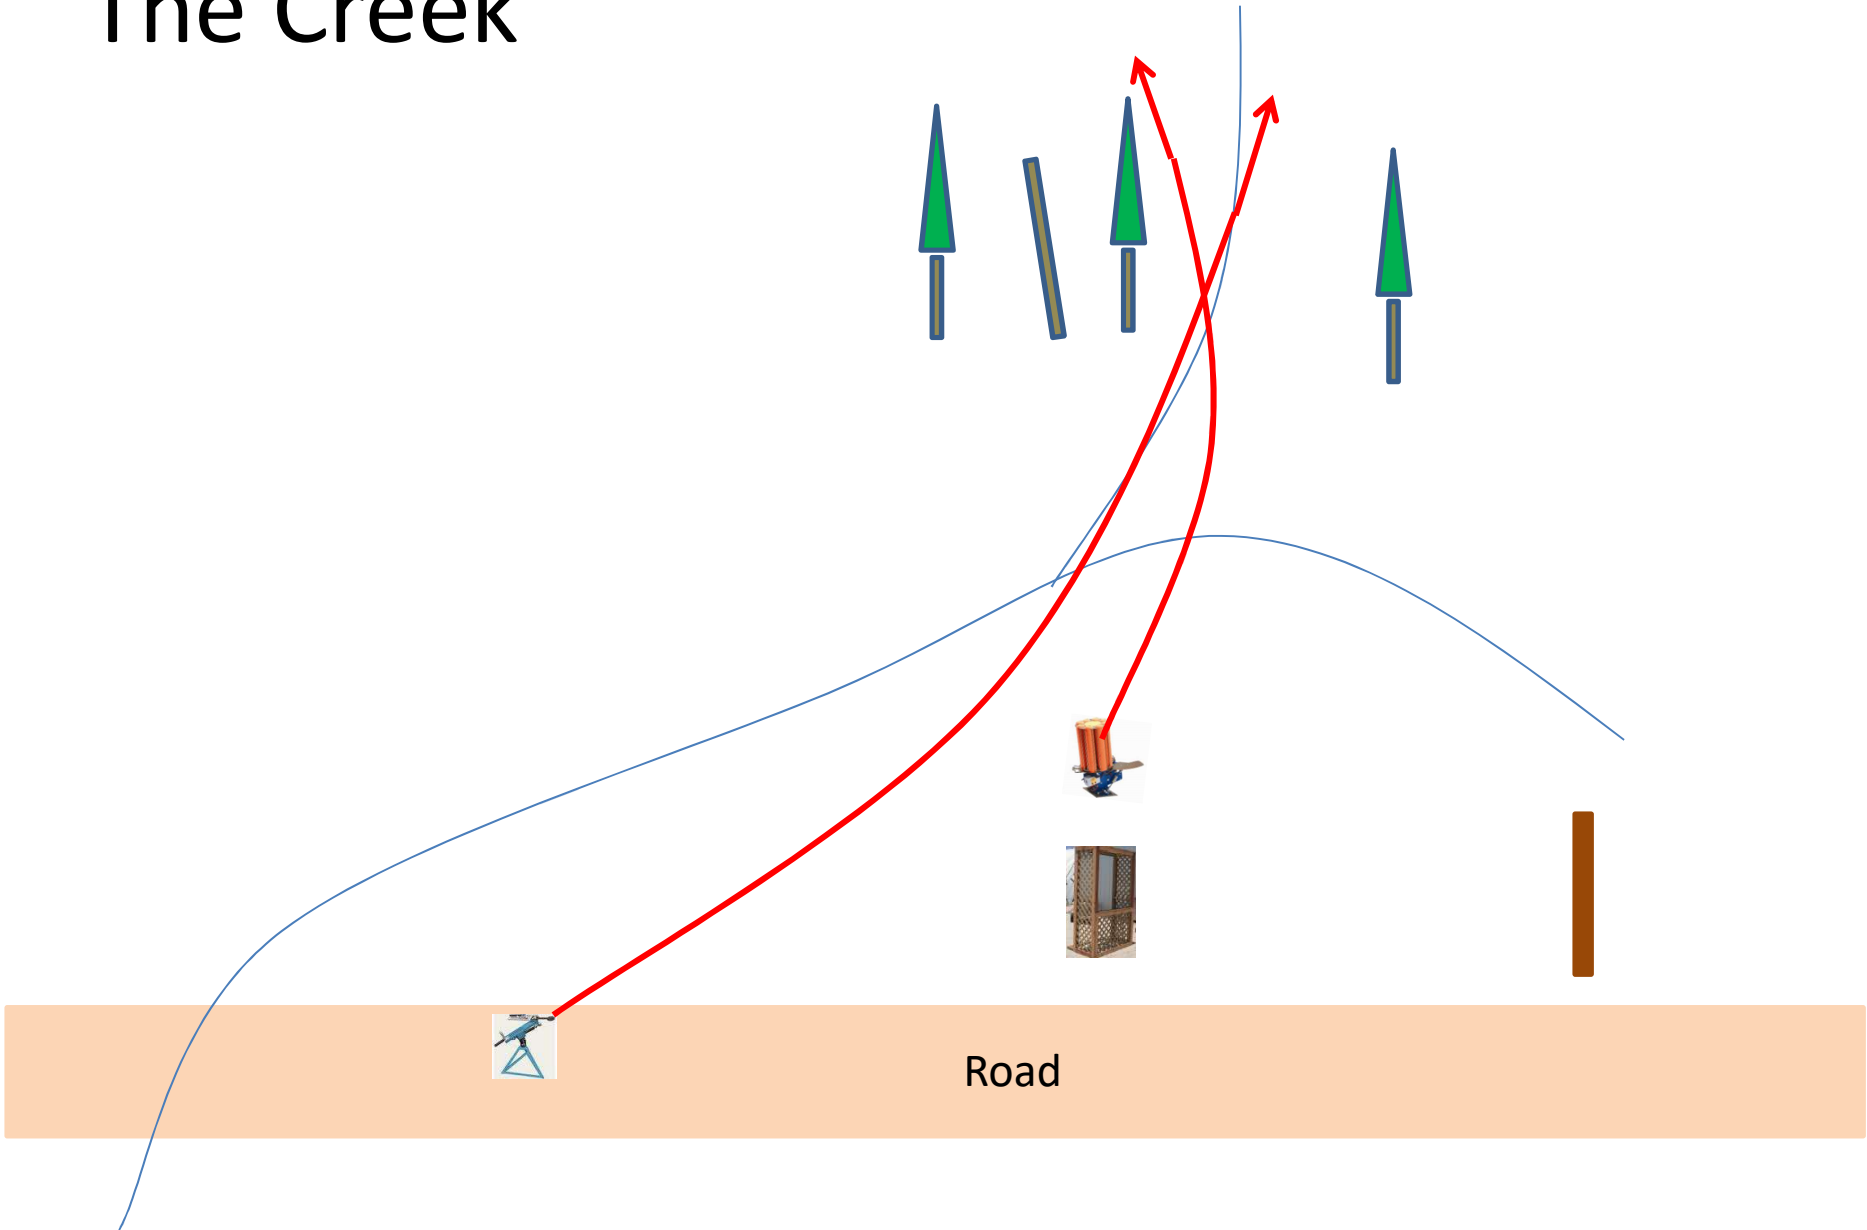

Station #2a

The Creek

2 Boxes of Targets
2 Simo Pair (4)
Manual and Promatic

Station #3

The Bridge

3 Boxes of Targets
3 Simo Pair (6)
Manual and Promatic

Station #14

Overhead

2 Boxes of Targets
2 Simo Pair (4)
Manual and Promatic

Station #13

Beer Can C

2 Boxes of Targets
2 Simo Pair (4)
Manual and Promatic

Automatic

Station #12

Roadway West

2 Boxes of Targets
2 Simo Pair (4)
Manual and Promatic

Station #4

Roadway East

Gun's and Roses

NOT USED

Road

Station #7 Old Rabbit

3 Boxes of Targets
3 Simo Pair (6)
Manual and Promatic

Station #8

The Teal

3 Boxes of Targets
3 Simo Pair (6)
Promatic and Manual (Teal)

Road

Station #9

Far Roadway

2 Boxes of Targets (GREEN)
2 Report Pair (4)
Auto Rabbit then Manual

Station #10

The Bench