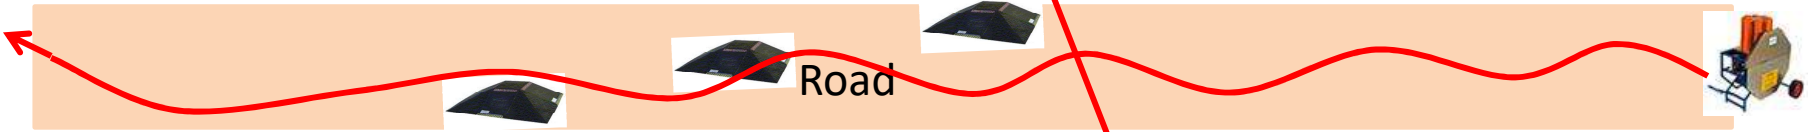

The Teal

3 Boxes of Targets
3 Simo Pair (6)
Promatic and Manual (Teal)

Road

Station #9

Far Roadway

2 Boxes of Targets (GREEN)
2 Report Pair (4)
Auto Rabbit then Manual

Station #10

The Bench

3 Boxes of Targets
3 Simo Pair (6)
Manual and Chondel

Station #11

The Zinger

3 Boxes of Targets
3 Simo Pair (4)
Manual and Promatic

The Menu 06/17/2017

2b) The Creek B	- 2 Simo Pair	- Manual and Promatic	(4)
3) The Bridge	- 3 Simo Pair	- Manual and Promatic	(6)
13) Beer Can C	- 2 Simo Pair	- Manual and Promatic	(4)
4) Roadway West	- 2 Simo Pair	- Manual and Promatic	(4)
7) Old Rabbit	- 3 Simo Pair	- Manual and Promatic	(6)
8) The Teal	- 3 Simo Pair	- Promatic and Manual (Teal)	(6)
9) Far Roadway	- 2 Report Pair	- Auto Rabbit then Manual	(4)
10) The Bench	- 3 Simo Pair	- Manual and Chondel	(6)
11) Zinger	- 3 Simo Pair	- Manual and Promatic	(6)
12) Roadway East	- NOT USED		
14) Overhead	- 2 Simo Pair	- Manual and Promatic	(4)