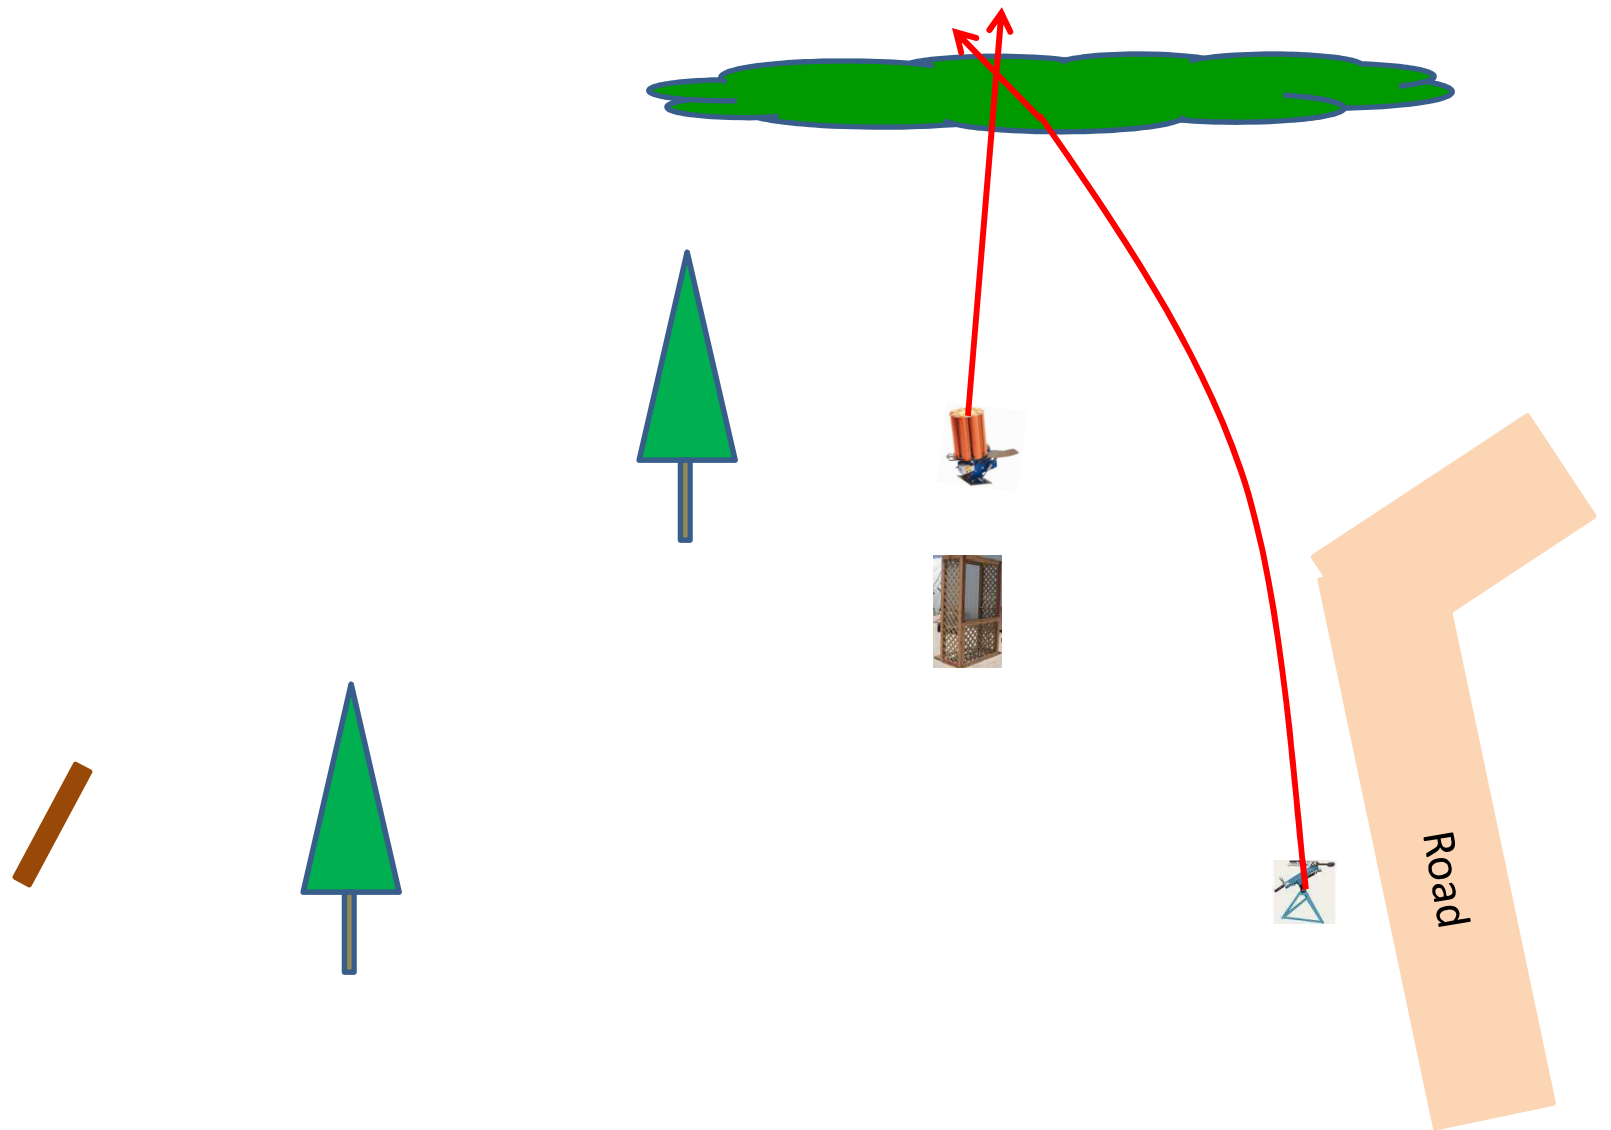

Station #2a

The Creek

2 Boxes of Targets
2 Simo Pair (4)
Manual and Promatic

Station #3

The Bridge

3 Boxes of Targets
3 Simo Pair (6)
Manual and Promatic

Station #14

Overhead

Station #4

Roadway East

Gun's and Roses

NOT USED

Road

Station #7 Old Rabbit

3 Boxes of Targets
3 Simo Pair (6)
Manual and Promatic

Station #8

The Teal

3 Boxes of Targets
3 Simo Pair (6)
Promatic and Manual (Teal)

Road

Station #9

Far Roadway

2 Boxes of Targets (GREEN)
2 Report Pair (4)
Auto Rabbit then Manual

Station #10

The Bench

3 Boxes of Targets
3 Simo Pair (6)
Manual and Chondel

Station #11

The Zinger

3 Boxes of Targets
3 Simo Pair (4)
Manual and Promatic

The Menu 06/17/2017

2b) The Creek B	- 2 Simo Pair	- Manual and Promatic	(4)
3) The Bridge	- 3 Simo Pair	- Manual and Promatic	(6)
13) Beer Can C	- 2 Simo Pair	- Manual and Promatic	(4)
4) Roadway West	- 2 Simo Pair	- Manual and Promatic	(4)
7) Old Rabbit	- 3 Simo Pair	- Manual and Promatic	(6)
8) The Teal	- 3 Simo Pair	- Promatic and Manual (Teal)	(6)
9) Far Roadway	- 2 Report Pair	- Auto Rabbit then Manual	(4)
10) The Bench	- 3 Simo Pair	- Manual and Chondel	(6)
11) Zinger	- 3 Simo Pair	- Manual and Promatic	(6)
12) Roadway East	- NOT USED		
14) Overhead	- 2 Simo Pair	- Manual and Promatic	(4)