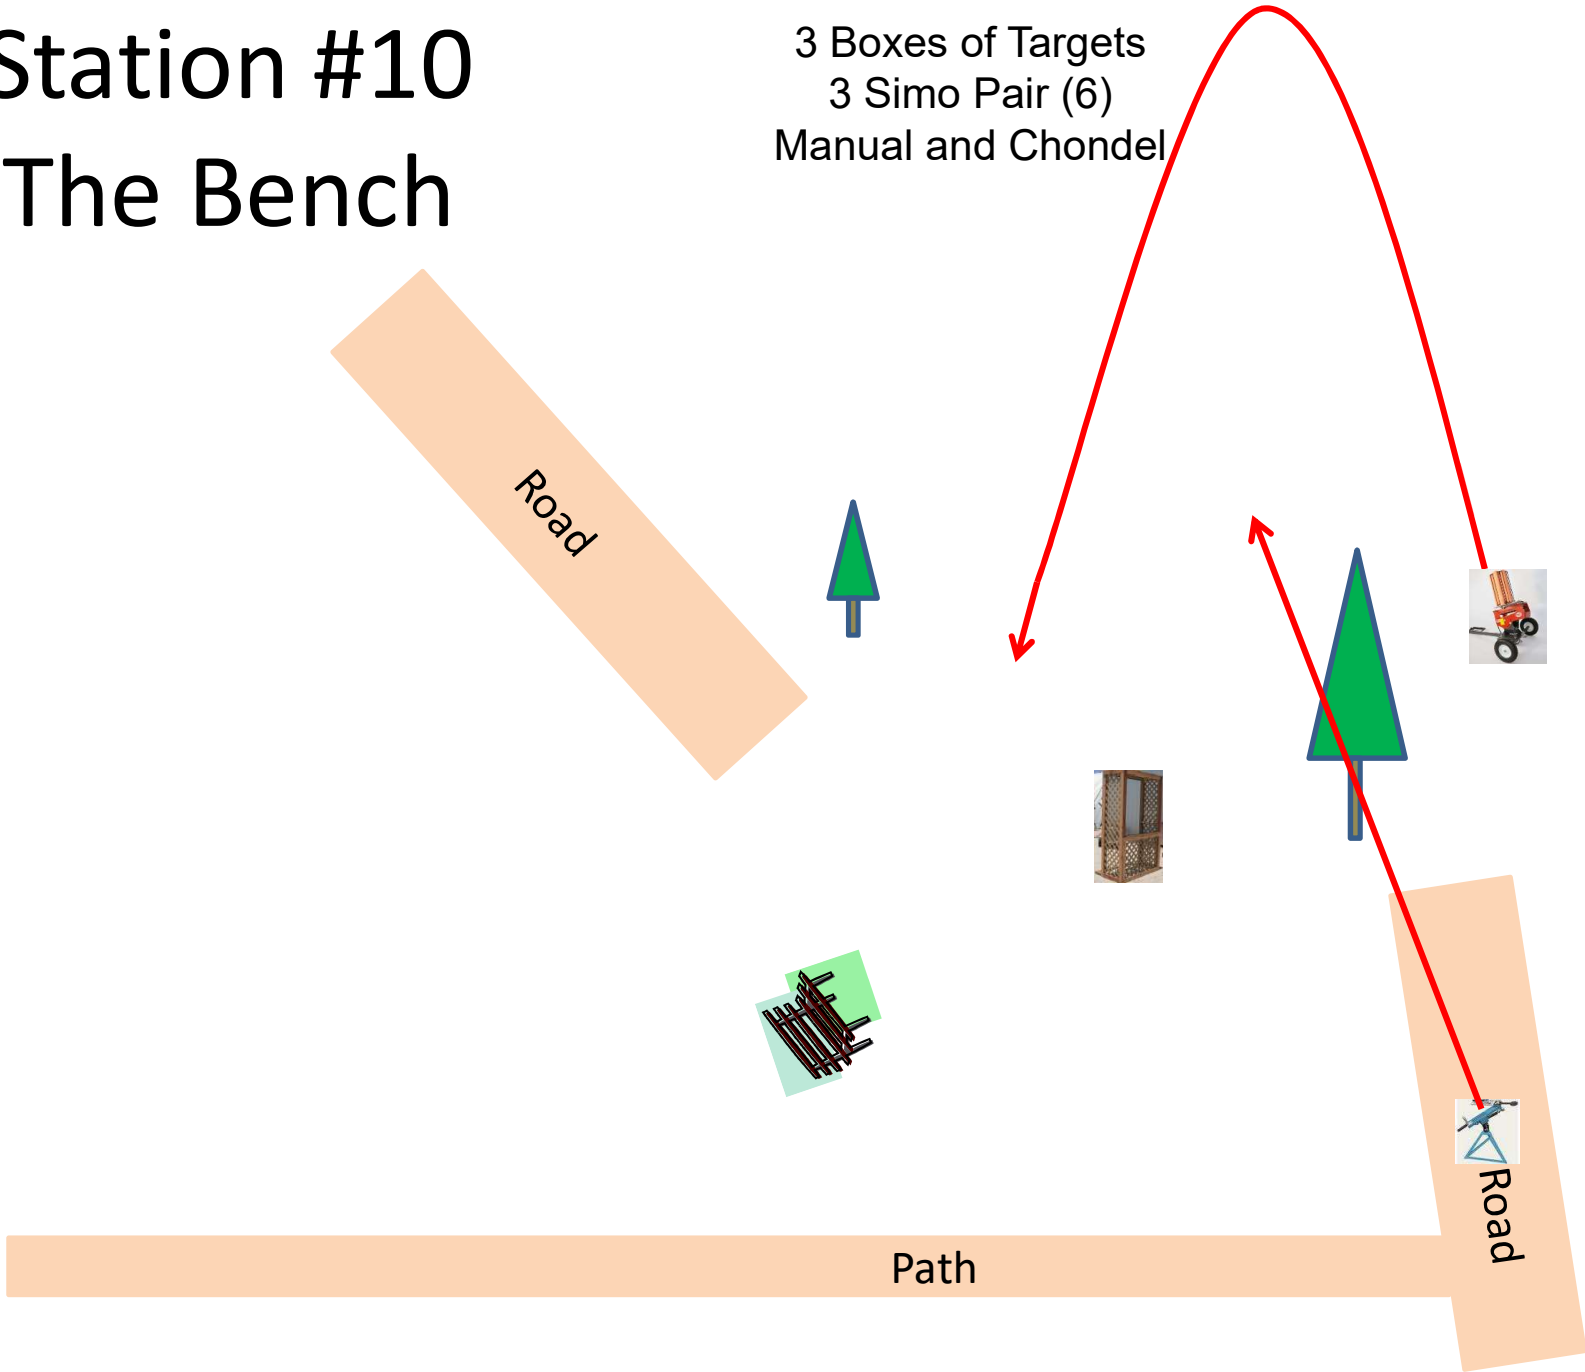

Station #2a

The Creek

2 Boxes of Targets
2 Simo Pair (4)
Manual and Promatic

Station #3

The Bridge

3 Boxes of Targets
3 Simo Pair (6)
Manual and Promatic

Station #14

Overhead

2 Boxes of Targets
2 Simo Pair (4)
Manual and Promatic

Station #13

Beer Can C

2 Boxes of Targets
2 Simo Pair (4)
Manual and Promatic

Automatic

Station #12

Roadway West

2 Boxes of Targets
2 Simo Pair (4)
Manual and Promatic

The Teal

3 Boxes of Targets
3 Simo Pair (6)
Promatic and Manual (Teal)

Road

Station #9

Far Roadway

2 Boxes of Targets (GREEN)
2 Report Pair (4)
Auto Rabbit then Manual

Station #10

The Bench

3 Boxes of Targets
3 Simo Pair (6)
Manual and Chondel

Station #11

The Zinger

3 Boxes of Targets
3 Simo Pair (4)
Manual and Promatic

The Menu 06/17/2017

2b) The Creek B	- 2 Simo Pair	- Manual and Promatic	(4)
3) The Bridge	- 3 Simo Pair	- Manual and Promatic	(6)
13) Beer Can C	- 2 Simo Pair	- Manual and Promatic	(4)
4) Roadway West	- 2 Simo Pair	- Manual and Promatic	(4)
7) Old Rabbit	- 3 Simo Pair	- Manual and Promatic	(6)
8) The Teal	- 3 Simo Pair	- Promatic and Manual (Teal)	(6)
9) Far Roadway	- 2 Report Pair	- Auto Rabbit then Manual	(4)
10) The Bench	- 3 Simo Pair	- Manual and Chondel	(6)
11) Zinger	- 3 Simo Pair	- Manual and Promatic	(6)
12) Roadway East	- NOT USED		
14) Overhead	- 2 Simo Pair	- Manual and Promatic	(4)