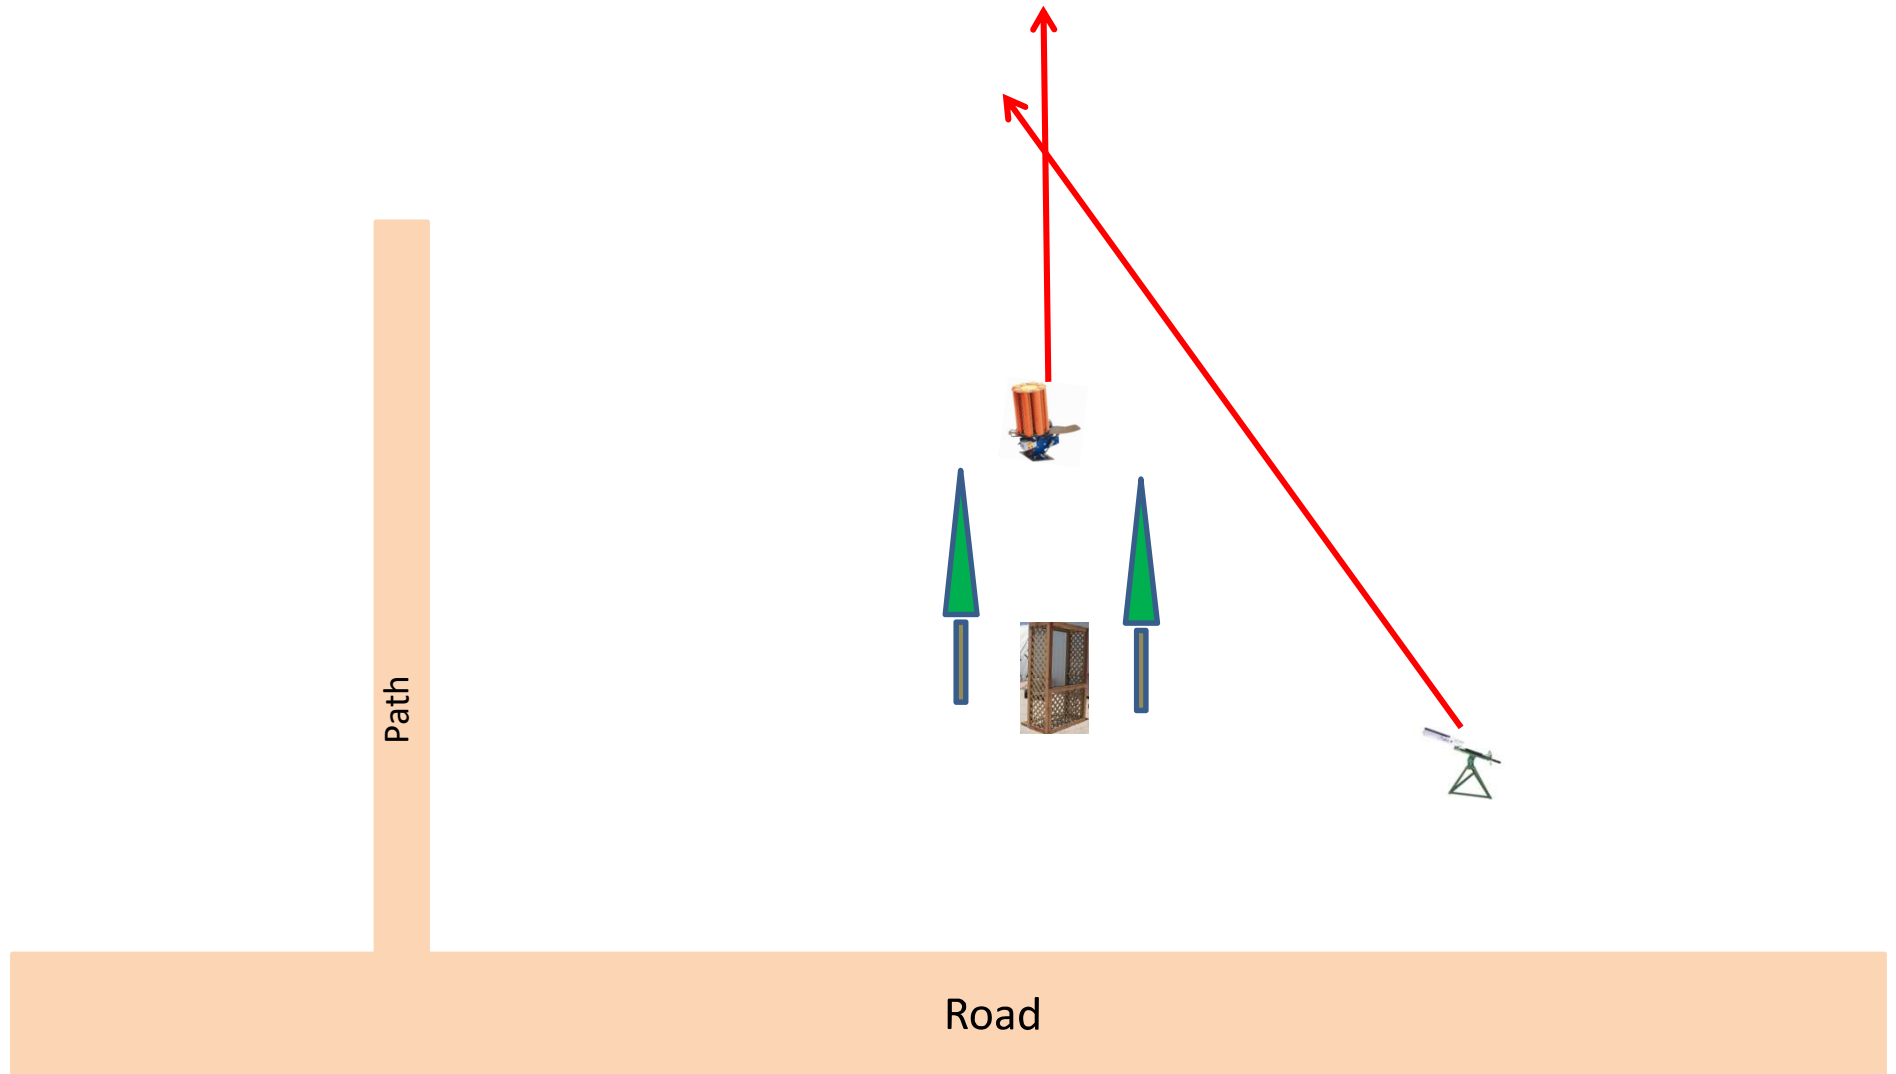

Station #2a

The Creek

2 Boxes of Targets
2 Simo Pair (4)
Manual and Promatic

Station #3

The Bridge

3 Boxes of Targets
3 Simo Pair (6)
Manual and Promatic

Station #14

Overhead

2 Boxes of Targets
2 Simo Pair (4)
Manual and Promatic

Station #13

Beer Can C

2 Boxes of Targets
2 Simo Pair (4)
Manual and Promatic

Automatic

Station #12

Roadway West

2 Boxes of Targets
2 Simo Pair (4)
Manual and Promatic

Station #4

Roadway East

Gun's and Roses

NOT USED

Road

Station #7 Old Rabbit

3 Boxes of Targets
3 Simo Pair (6)
Manual and Promatic

Station #8

The Teal

3 Boxes of Targets
3 Simo Pair (6)
Promatic and Manual (Teal)

Road

Station #9

Far Roadway

2 Boxes of Targets (GREEN)
2 Report Pair (4)
Auto Rabbit then Manual

Station #10

The Bench