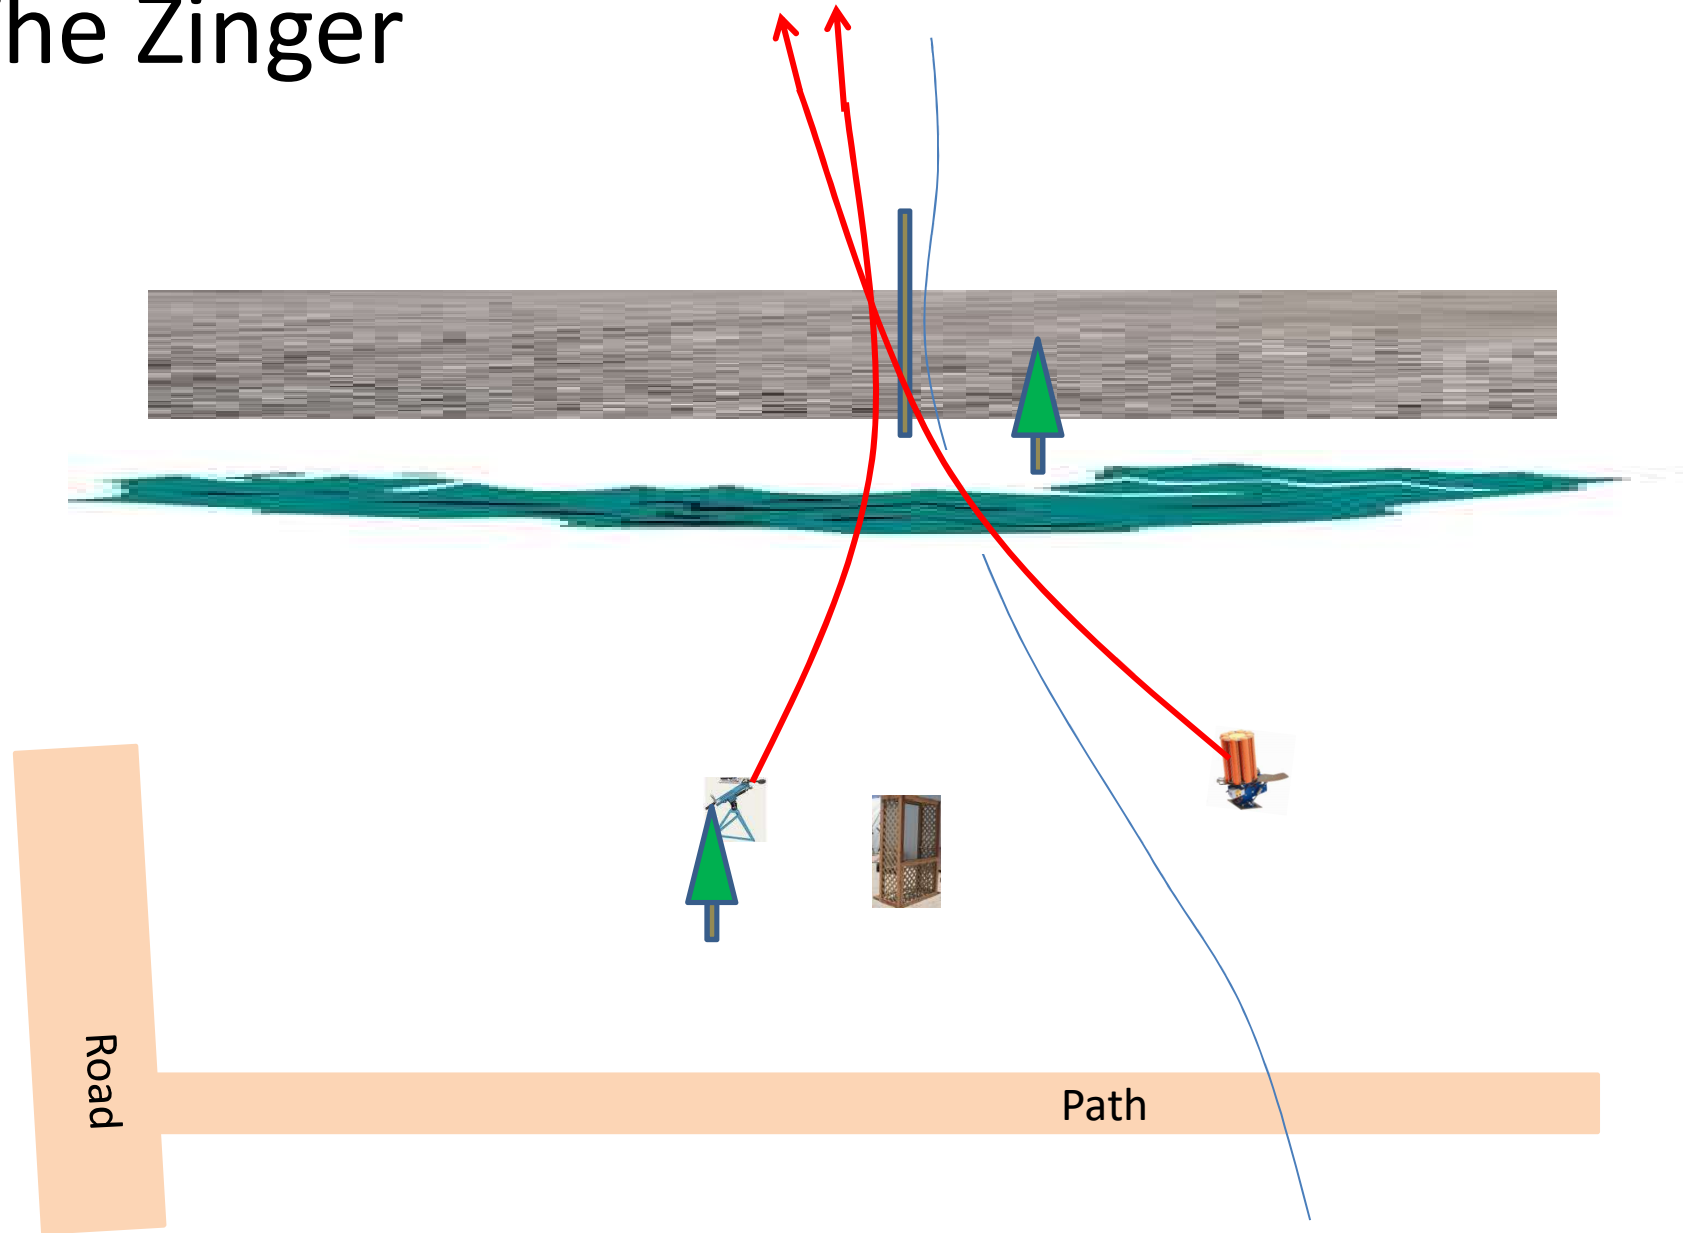

The Teal

3 Boxes of Targets
3 Simo Pair (6)
Promatic and Manual (Teal)

Road

Station #9

Far Roadway

2 Boxes of Targets (GREEN)
2 Report Pair (4)
Auto Rabbit then Manual

Station #10

The Bench

3 Boxes of Targets
3 Simo Pair (6)
Manual and Chondel

Station #11

The Zinger

3 Boxes of Targets
3 Simo Pair (4)
Manual and Promatic

The Menu 06/17/2017

2b) The Creek B	- 2 Simo Pair	- Manual and Promatic	(4)
3) The Bridge	- 3 Simo Pair	- Manual and Promatic	(6)
13) Beer Can C	- 2 Simo Pair	- Manual and Promatic	(4)
4) Roadway West	- 2 Simo Pair	- Manual and Promatic	(4)
7) Old Rabbit	- 3 Simo Pair	- Manual and Promatic	(6)
8) The Teal	- 3 Simo Pair	- Promatic and Manual (Teal)	(6)
9) Far Roadway	- 2 Report Pair	- Auto Rabbit then Manual	(4)
10) The Bench	- 3 Simo Pair	- Manual and Chondel	(6)
11) Zinger	- 3 Simo Pair	- Manual and Promatic	(6)
12) Roadway East	- NOT USED		
14) Overhead	- 2 Simo Pair	- Manual and Promatic	(4)