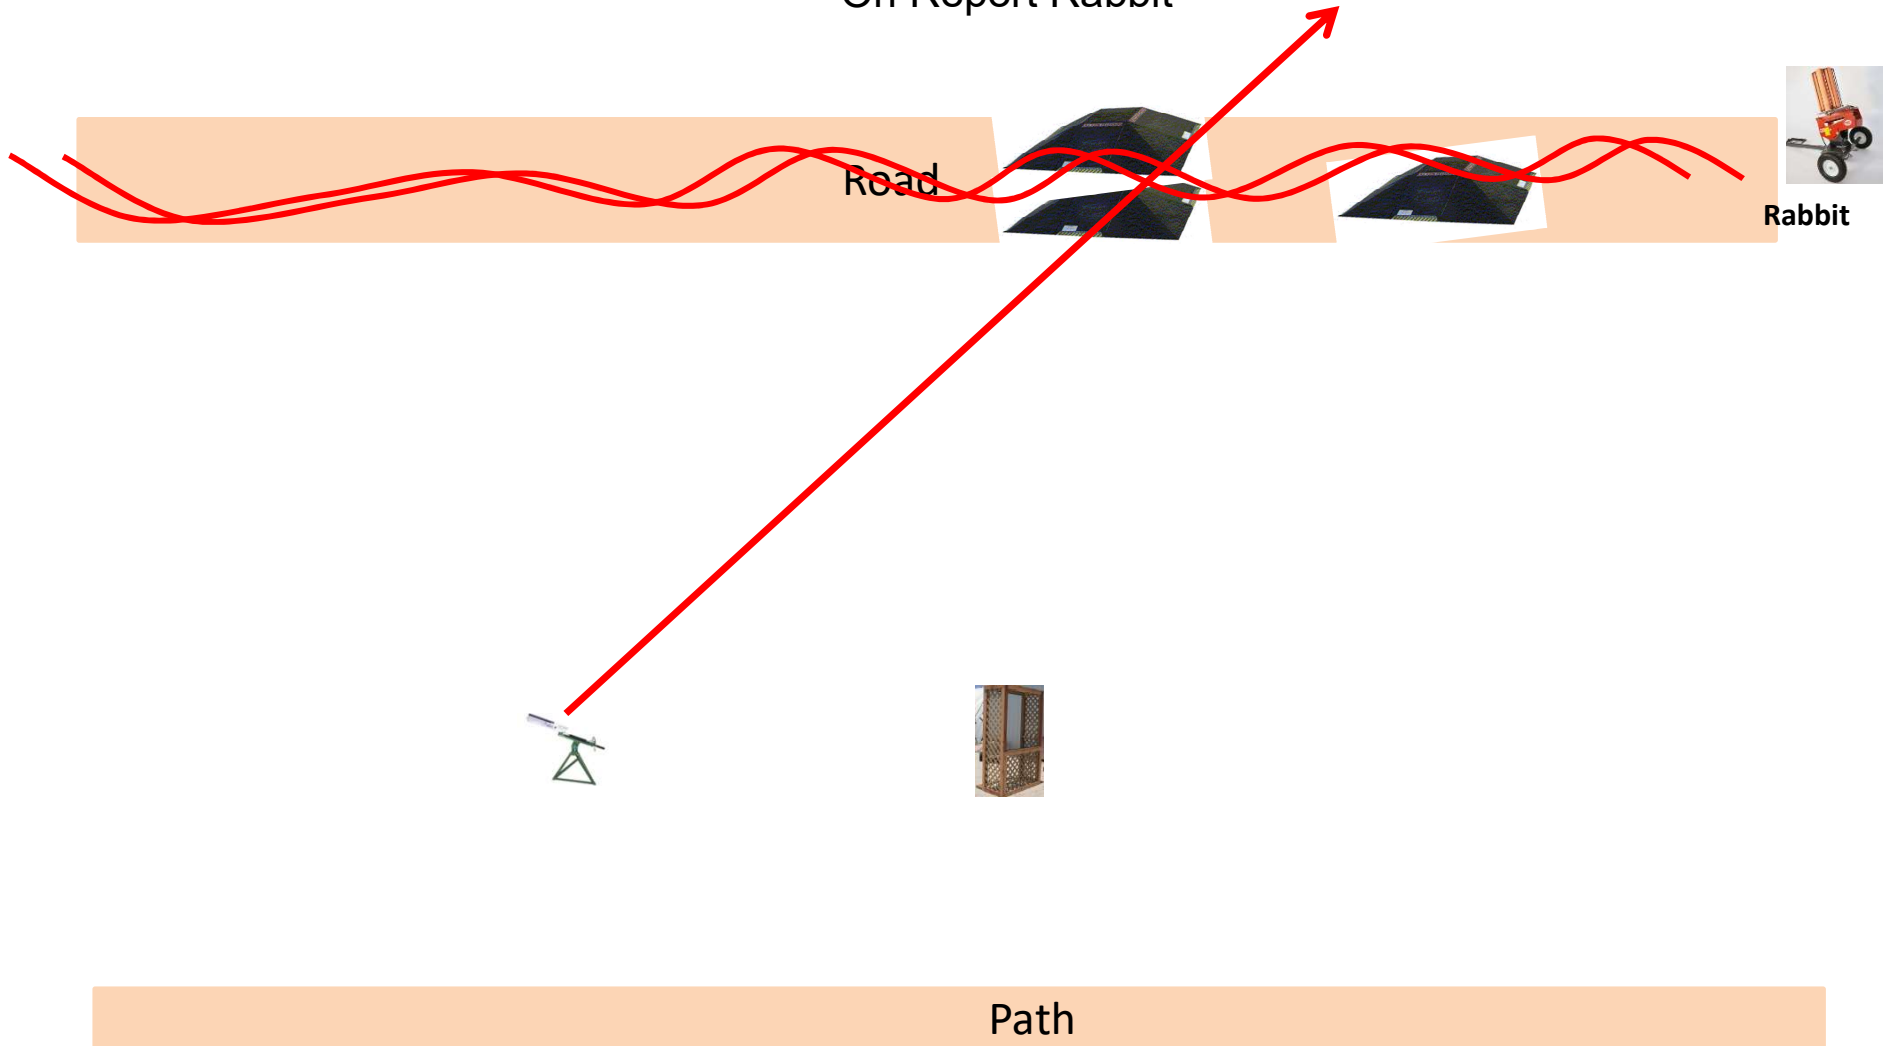

Roadway West

3 Boxes of Targets
3 Sets (9)
Single Promatic
Report Simo Manual

Station #7

Old Rabbit

4 Boxes of Targets
4 Sets (12)
Single Promatic
On Report Manual
On Report Promatic

Station #8

The Teal

4 Boxes of Targets
4 Sets (12)
Single Promatic
On Report Simo Manual (Teal)

Road

Station #9

Far Roadway

3 Boxes of Targets
3 Sets (9)
Single Rabbit
On Report Manual
On Report Rabbit

Station #10

The Bench

4 Boxes of Targets
3 Sets (9)
Single Mec Chondel
On Report 3 Flush Manual

Station #11

The Zinger

3 Boxes of Targets
3 Sets (9)
Single Promatic
On Report Simo Manual

The Menu 07/14/2017

1) The Creek B	- 3 Sets	- Promatic, Report Manual, Report Promatic	(9)
2) The Bridge	- 4 Sets	- Simo Manual, On 2 nd Report Promatic	(12)
3) Beer Can C	- 4 Sets	- Promatic, Report Manual, Report Promatic	(12)
4) Old Rabbit	- 4 Sets	- Promatic, Report Manual, Report Promatic	(12)
5) The Teal	- 4 Sets	- Promatic, Report Simo Manual (Teal)	(12)
6) Far Roadway	- 3 Sets	- Rabbit, Report Manual, Report Rabbit	(9)
7) The Bench	- 3 Sets	- Mec Chondel, Report 3-Flush Manual	(9) (+3)
8) Zinger	- 3 Sets	- Promatic on Report Simo Manual	(9)
9) Roadway West	- 3 Sets	- Promatic, Report Simo Manual	(9)
10) Overhead	- 3 Sets	- Tri-Set Promatic and Manual	(9)