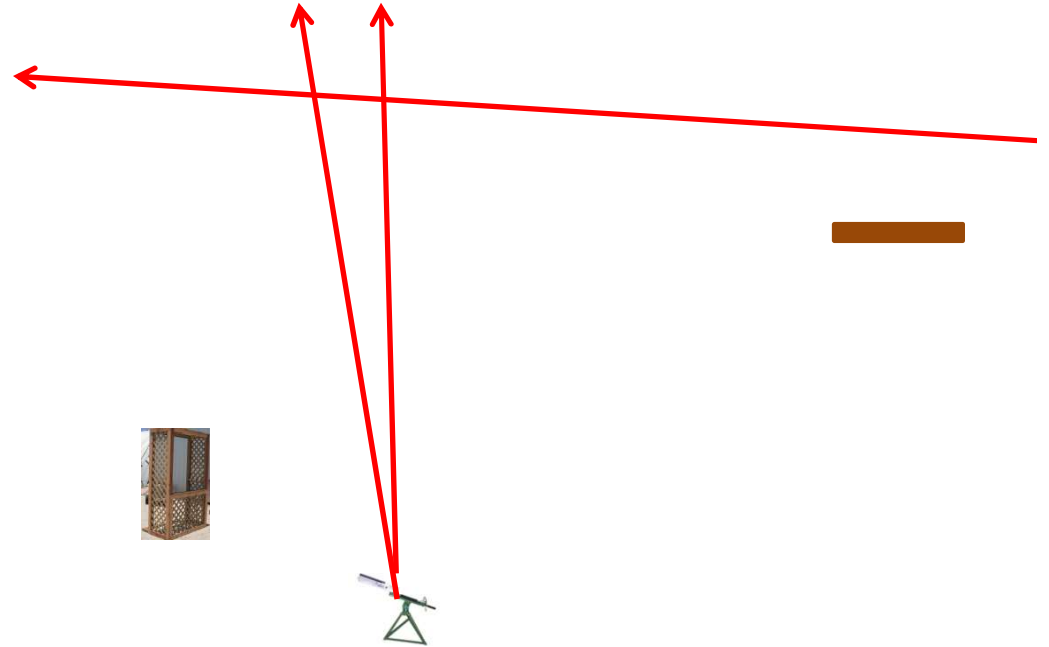

Roadway West

3 Boxes of Targets
3 Sets (9)
Single Promatic
Report Simo Manual

Station #7

Old Rabbit

4 Boxes of Targets
4 Sets (12)
Single Promatic
On Report Manual
On Report Promatic

Station #8

The Teal

4 Boxes of Targets
4 Sets (12)
Single Promatic
On Report Simo Manual (Teal)

The Zinger

3 Boxes of Targets
3 Sets (9)
Single Promatic
On Report Simo Manual

The Menu 07/14/2017

1) The Creek B	- 3 Sets	- Promatic, Report Manual, Report Promatic	(9)
2) The Bridge	- 4 Sets	- Simo Manual, On 2 nd Report Promatic	(12)
3) Beer Can C	- 4 Sets	- Promatic, Report Manual, Report Promatic	(12)
4) Old Rabbit	- 4 Sets	- Promatic, Report Manual, Report Promatic	(12)
5) The Teal	- 4 Sets	- Promatic, Report Simo Manual (Teal)	(12)
6) Far Roadway	- 3 Sets	- Rabbit, Report Manual, Report Rabbit	(9)
7) The Bench	- 3 Sets	- Mec Chondel, Report 3-Flush Manual	(9) (+3)
8) Zinger	- 3 Sets	- Promatic on Report Simo Manual	(9)
9) Roadway West	- 3 Sets	- Promatic, Report Simo Manual	(9)
10) Overhead	- 3 Sets	- Tri-Set Promatic and Manual	(9)