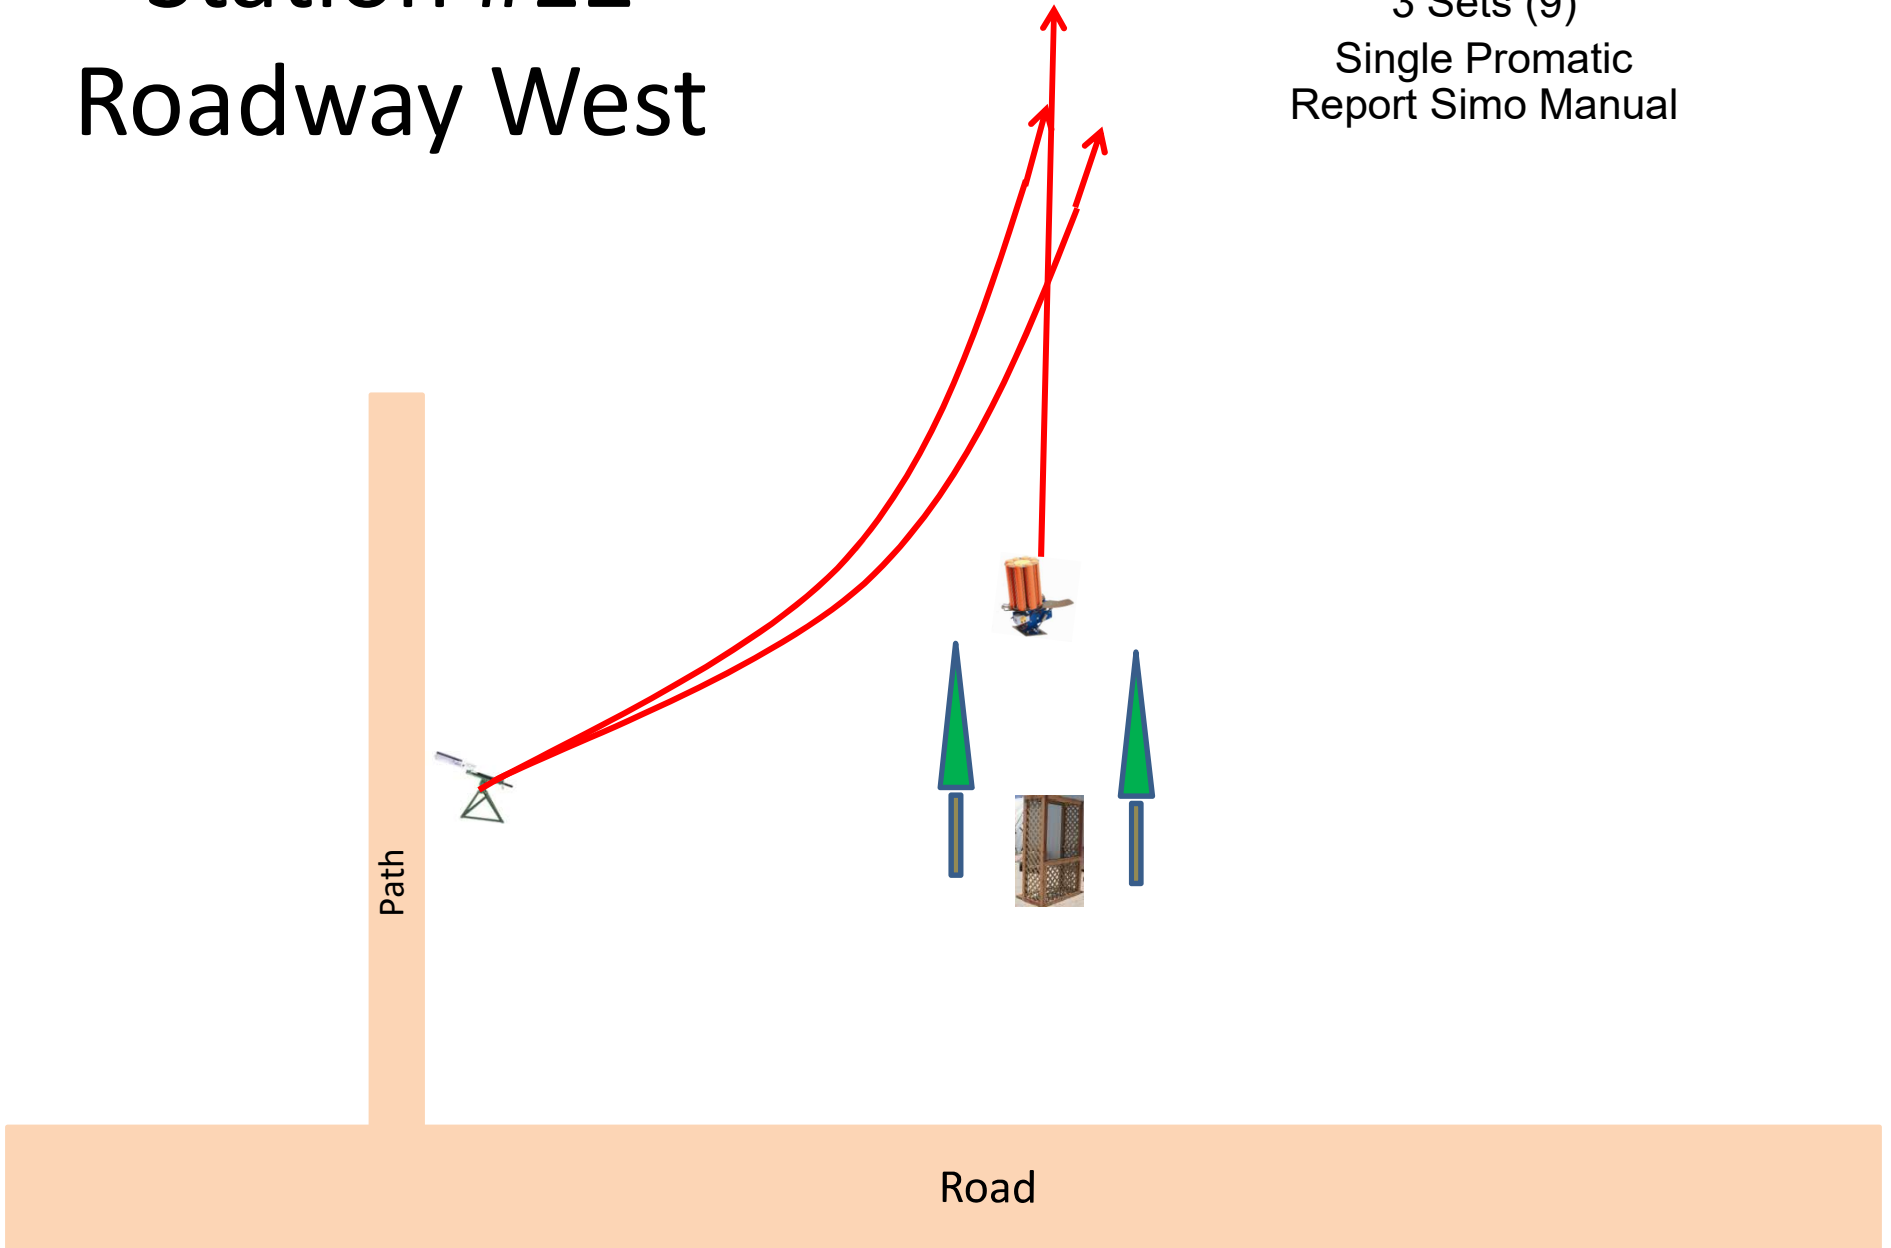

Station #2a

The Creek

3 Boxes of Targets
3 Sets (9)
Single Promatic
On Report Manual
On Report Promatic

Station #3

The Bridge

4 Boxes of Targets
4 Sets (12)
Simo Manual
On 2nd Report Promatic

Station #14

Overhead

3 Boxes of Targets
3 Sets (9)
Tri-Set – Promatic
and Simo Manual

Station #13

Beer Can C

4 Boxes of Targets

4 Sets (12)

Single Promatic
On Report Manual
On Report Promatic

Automatic

Station #12

Roadway West

3 Boxes of Targets
3 Sets (9)
Single Promatic
Report Simo Manual

Station #7

Old Rabbit

4 Boxes of Targets
4 Sets (12)
Single Promatic
On Report Manual
On Report Promatic

Station #8

The Teal

4 Boxes of Targets
4 Sets (12)
Single Promatic
On Report Simo Manual (Teal)

The Zinger

3 Boxes of Targets
3 Sets (9)
Single Promatic
On Report Simo Manual

The Menu 07/14/2017

1) The Creek B	- 3 Sets	- Promatic, Report Manual, Report Promatic	(9)
2) The Bridge	- 4 Sets	- Simo Manual, On 2 nd Report Promatic	(12)
3) Beer Can C	- 4 Sets	- Promatic, Report Manual, Report Promatic	(12)
4) Old Rabbit	- 4 Sets	- Promatic, Report Manual, Report Promatic	(12)
5) The Teal	- 4 Sets	- Promatic, Report Simo Manual (Teal)	(12)
6) Far Roadway	- 3 Sets	- Rabbit, Report Manual, Report Rabbit	(9)
7) The Bench	- 3 Sets	- Mec Chondel, Report 3-Flush Manual	(9) (+3)
8) Zinger	- 3 Sets	- Promatic on Report Simo Manual	(9)
9) Roadway West	- 3 Sets	- Promatic, Report Simo Manual	(9)
10) Overhead	- 3 Sets	- Tri-Set Promatic and Manual	(9)