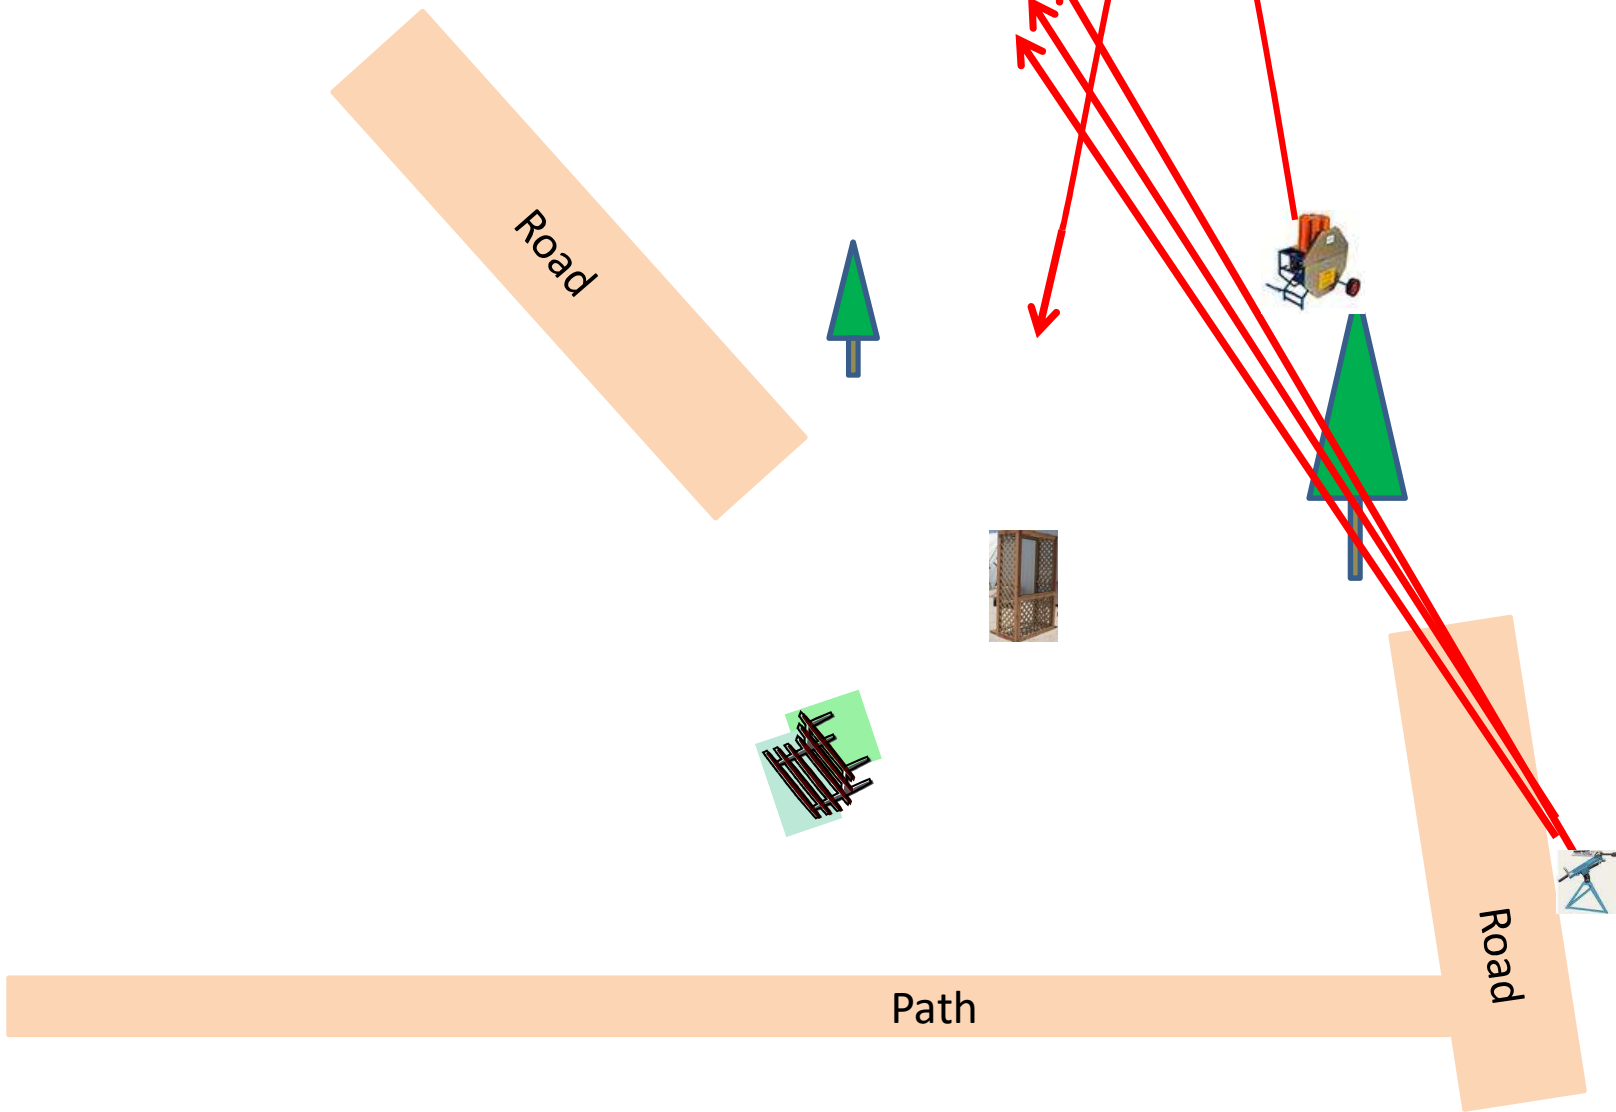

Station #2a

The Creek

3 Boxes of Targets
3 Sets (9)
Single Promatic
On Report Manual
On Report Promatic

Station #3

The Bridge

4 Boxes of Targets
4 Sets (12)
Simo Manual
On 2nd Report Promatic

Station #14

Overhead

Roadway West

3 Boxes of Targets
3 Sets (9)
Single Promatic
Report Simo Manual

Station #7

Old Rabbit

4 Boxes of Targets
4 Sets (12)
Single Promatic
On Report Manual
On Report Promatic

Station #8

The Teal

4 Boxes of Targets
4 Sets (12)
Single Promatic
On Report Simo Manual (Teal)

Road

Station #9

Far Roadway

3 Boxes of Targets
3 Sets (9)
Single Rabbit
On Report Manual
On Report Rabbit

Station #10

The Bench

4 Boxes of Targets
3 Sets (9)
Single Mec Chondel
On Report 3 Flush Manual

Station #11

The Zinger

3 Boxes of Targets
3 Sets (9)
Single Promatic
On Report Simo Manual

The Menu 07/14/2017

1) The Creek B	- 3 Sets	- Promatic, Report Manual, Report Promatic	(9)
2) The Bridge	- 4 Sets	- Simo Manual, On 2 nd Report Promatic	(12)
3) Beer Can C	- 4 Sets	- Promatic, Report Manual, Report Promatic	(12)
4) Old Rabbit	- 4 Sets	- Promatic, Report Manual, Report Promatic	(12)
5) The Teal	- 4 Sets	- Promatic, Report Simo Manual (Teal)	(12)
6) Far Roadway	- 3 Sets	- Rabbit, Report Manual, Report Rabbit	(9)
7) The Bench	- 3 Sets	- Mec Chondel, Report 3-Flush Manual	(9) (+3)
8) Zinger	- 3 Sets	- Promatic on Report Simo Manual	(9)
9) Roadway West	- 3 Sets	- Promatic, Report Simo Manual	(9)
10) Overhead	- 3 Sets	- Tri-Set Promatic and Manual	(9)