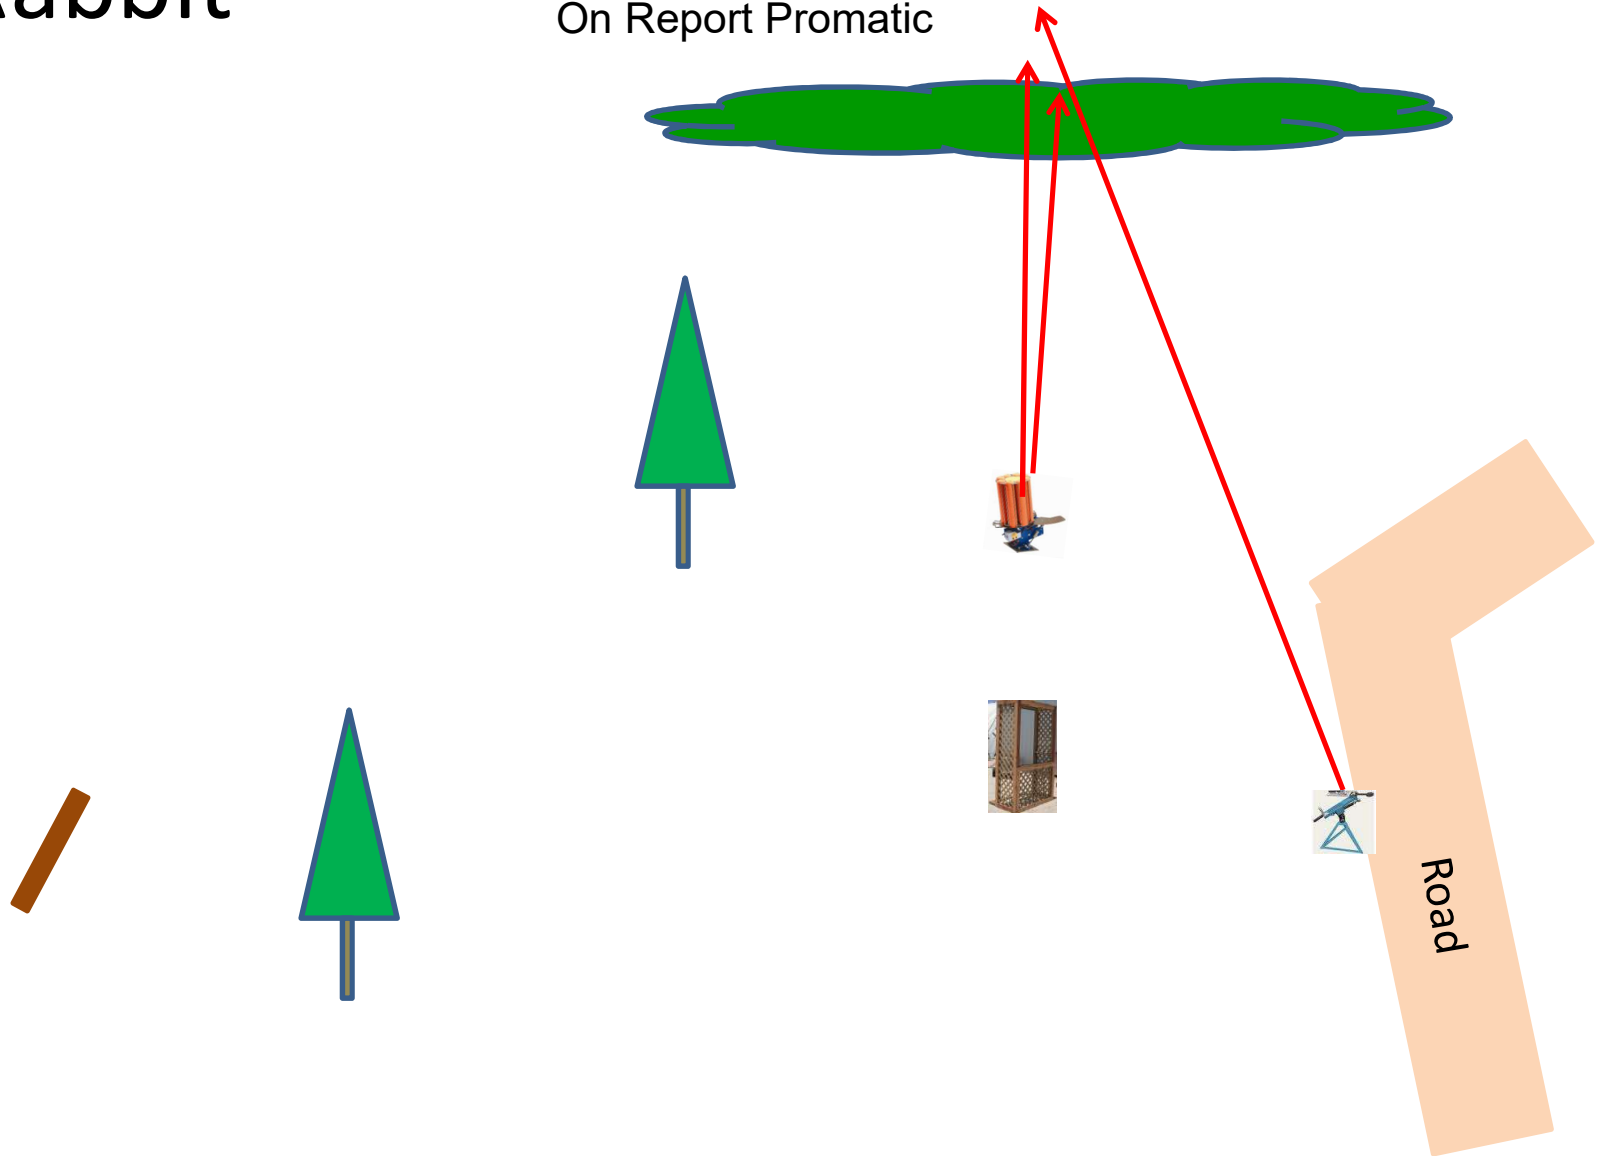

Roadway West

3 Boxes of Targets
3 Sets (9)
Single Promatic
Report Simo Manual

Station #7

Old Rabbit

4 Boxes of Targets
4 Sets (12)
Single Promatic
On Report Manual
On Report Promatic

Station #8

The Teal

4 Boxes of Targets
4 Sets (12)
Single Promatic
On Report Simo Manual (Teal)

Road

Station #9

Far Roadway

3 Boxes of Targets
3 Sets (9)
Single Rabbit
On Report Manual
On Report Rabbit

Station #10

The Bench

4 Boxes of Targets
3 Sets (9)
Single Mec Chondel
On Report 3 Flush Manual

Station #11

The Zinger

3 Boxes of Targets
3 Sets (9)
Single Promatic
On Report Simo Manual

The Menu 07/14/2017

1) The Creek B	- 3 Sets	- Promatic, Report Manual, Report Promatic	(9)
2) The Bridge	- 4 Sets	- Simo Manual, On 2 nd Report Promatic	(12)
3) Beer Can C	- 4 Sets	- Promatic, Report Manual, Report Promatic	(12)
4) Old Rabbit	- 4 Sets	- Promatic, Report Manual, Report Promatic	(12)
5) The Teal	- 4 Sets	- Promatic, Report Simo Manual (Teal)	(12)
6) Far Roadway	- 3 Sets	- Rabbit, Report Manual, Report Rabbit	(9)
7) The Bench	- 3 Sets	- Mec Chondel, Report 3-Flush Manual	(9) (+3)
8) Zinger	- 3 Sets	- Promatic on Report Simo Manual	(9)
9) Roadway West	- 3 Sets	- Promatic, Report Simo Manual	(9)
10) Overhead	- 3 Sets	- Tri-Set Promatic and Manual	(9)