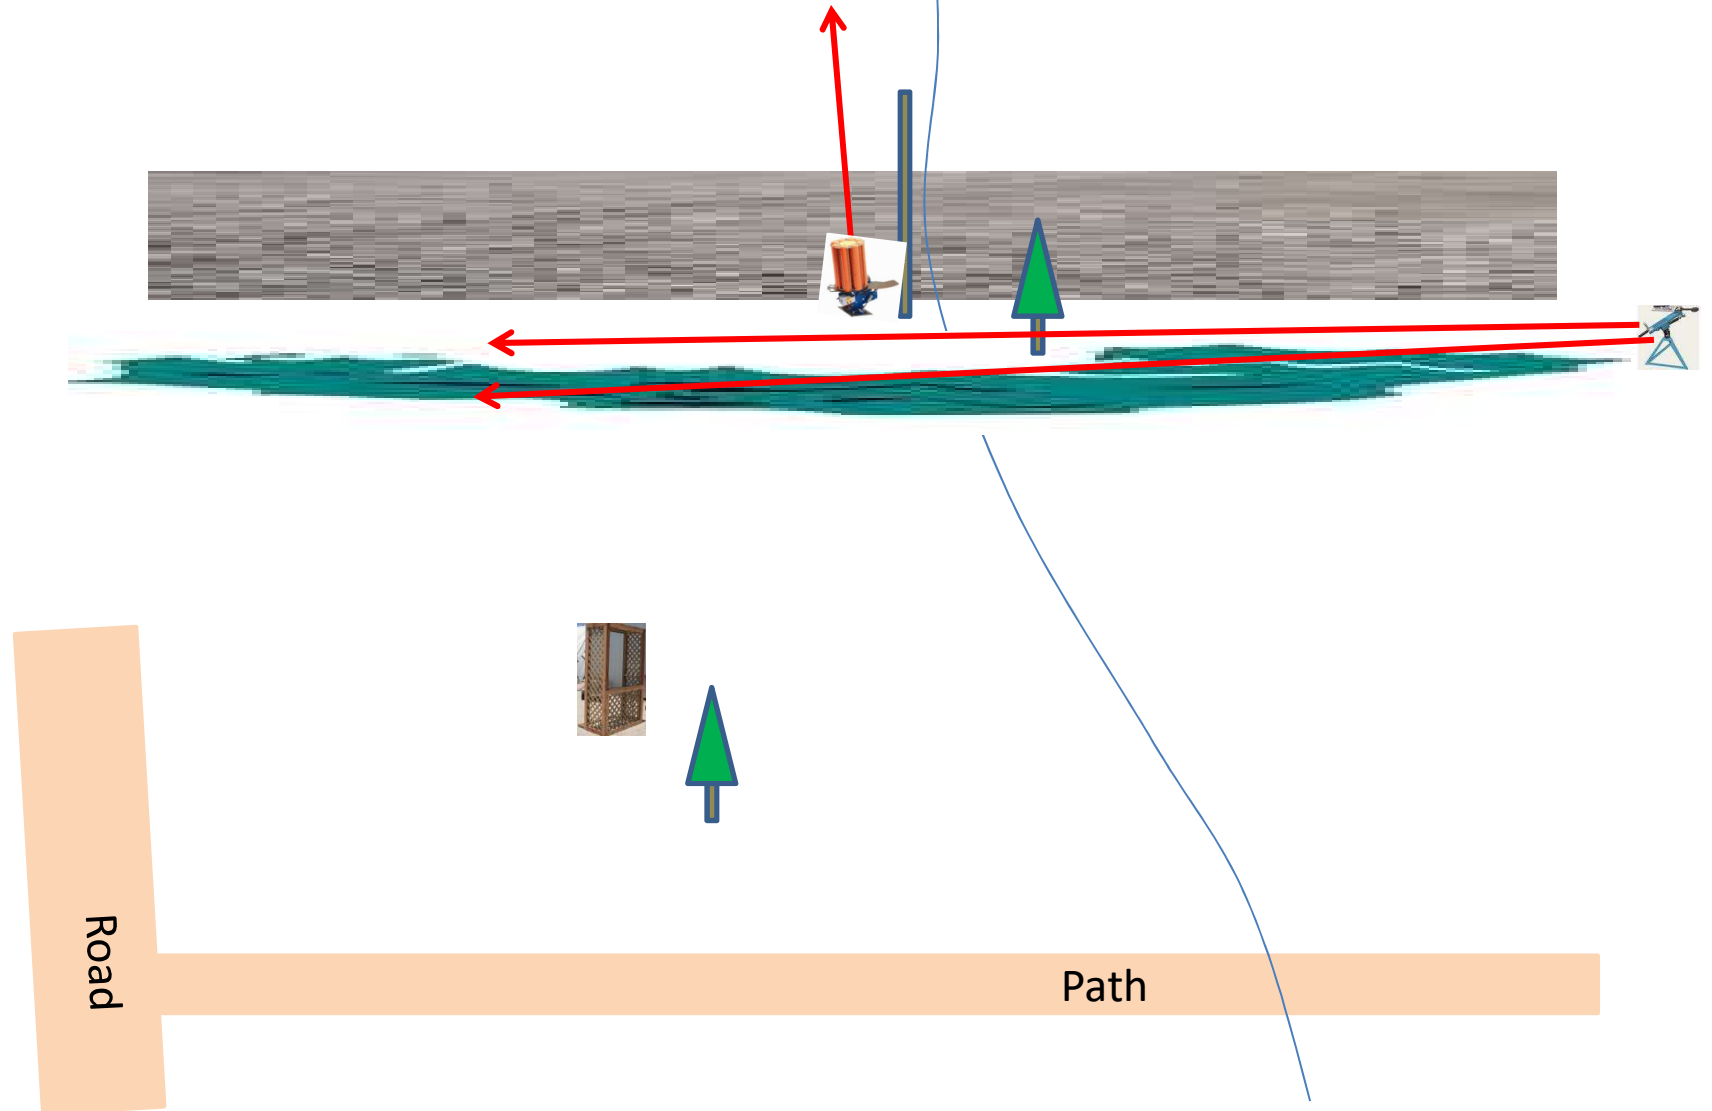

Road

Station #9

Far Roadway

3 Boxes of Targets
3 Sets (9)
Single Rabbit
On Report Manual
On Report Rabbit

Station #10

The Bench

4 Boxes of Targets
3 Sets (9)
Single Mec Chondel
On Report 3 Flush Manual

Station #11

The Zinger

3 Boxes of Targets
3 Sets (9)
Single Promatic
On Report Simo Manual

The Menu 07/14/2017

1) The Creek B	- 3 Sets	- Promatic, Report Manual, Report Promatic	(9)
2) The Bridge	- 4 Sets	- Simo Manual, On 2 nd Report Promatic	(12)
3) Beer Can C	- 4 Sets	- Promatic, Report Manual, Report Promatic	(12)
4) Old Rabbit	- 4 Sets	- Promatic, Report Manual, Report Promatic	(12)
5) The Teal	- 4 Sets	- Promatic, Report Simo Manual (Teal)	(12)
6) Far Roadway	- 3 Sets	- Rabbit, Report Manual, Report Rabbit	(9)
7) The Bench	- 3 Sets	- Mec Chondel, Report 3-Flush Manual	(9) (+3)
8) Zinger	- 3 Sets	- Promatic on Report Simo Manual	(9)
9) Roadway West	- 3 Sets	- Promatic, Report Simo Manual	(9)
10) Overhead	- 3 Sets	- Tri-Set Promatic and Manual	(9)