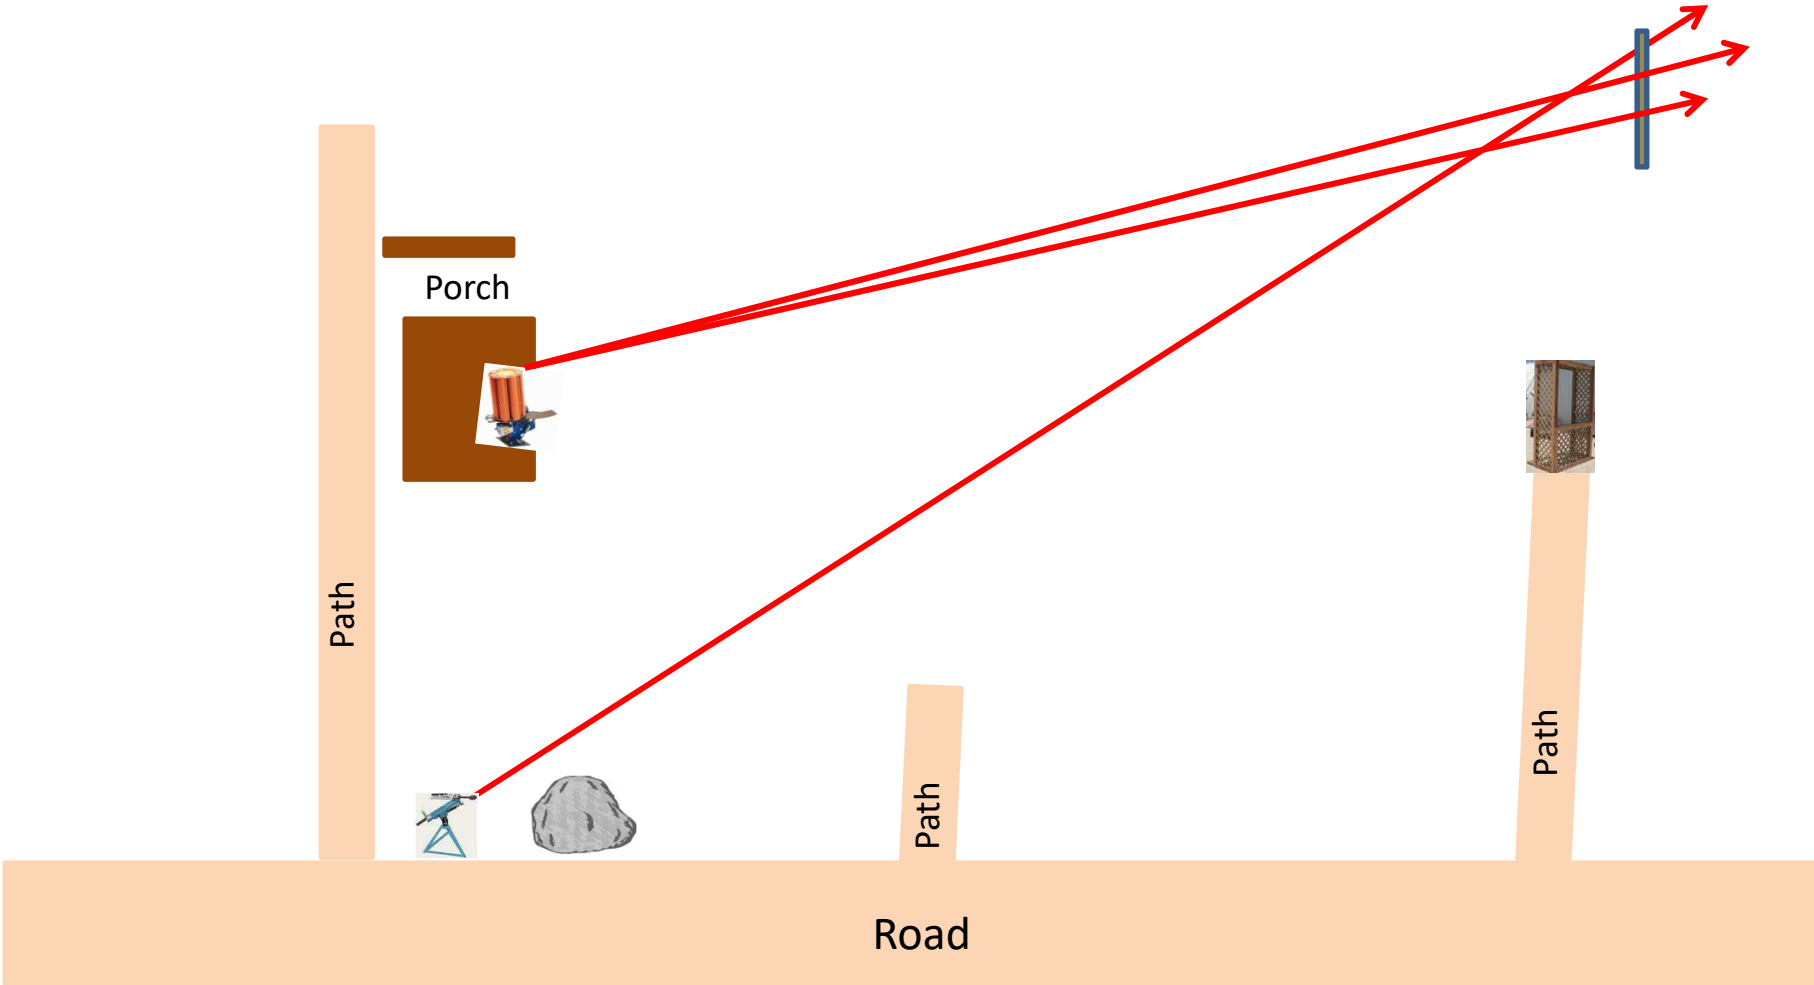

Station #2a

The Creek

3 Boxes of Targets
3 Sets (9)
Single Promatic
On Report Manual
On Report Promatic

Station #3

The Bridge

4 Boxes of Targets
4 Sets (12)
Simo Manual
On 2nd Report Promatic

Station #14

Overhead

3 Boxes of Targets
3 Sets (9)
Tri-Set – Promatic
and Simo Manual

Station #13

Beer Can C

4 Boxes of Targets

4 Sets (12)

Single Promatic
On Report Manual
On Report Promatic

Automatic

Station #12

Roadway West

3 Boxes of Targets
3 Sets (9)
Single Promatic
Report Simo Manual

Station #7

Old Rabbit

4 Boxes of Targets
4 Sets (12)
Single Promatic
On Report Manual
On Report Promatic

Station #8

The Teal

4 Boxes of Targets
4 Sets (12)
Single Promatic
On Report Simo Manual (Teal)

The Zinger

3 Boxes of Targets
3 Sets (9)
Single Promatic
On Report Simo Manual

The Menu 07/14/2017

1) The Creek B	- 3 Sets	- Promatic, Report Manual, Report Promatic	(9)
2) The Bridge	- 4 Sets	- Simo Manual, On 2 nd Report Promatic	(12)
3) Beer Can C	- 4 Sets	- Promatic, Report Manual, Report Promatic	(12)
4) Old Rabbit	- 4 Sets	- Promatic, Report Manual, Report Promatic	(12)
5) The Teal	- 4 Sets	- Promatic, Report Simo Manual (Teal)	(12)
6) Far Roadway	- 3 Sets	- Rabbit, Report Manual, Report Rabbit	(9)
7) The Bench	- 3 Sets	- Mec Chondel, Report 3-Flush Manual	(9) (+3)
8) Zinger	- 3 Sets	- Promatic on Report Simo Manual	(9)
9) Roadway West	- 3 Sets	- Promatic, Report Simo Manual	(9)
10) Overhead	- 3 Sets	- Tri-Set Promatic and Manual	(9)