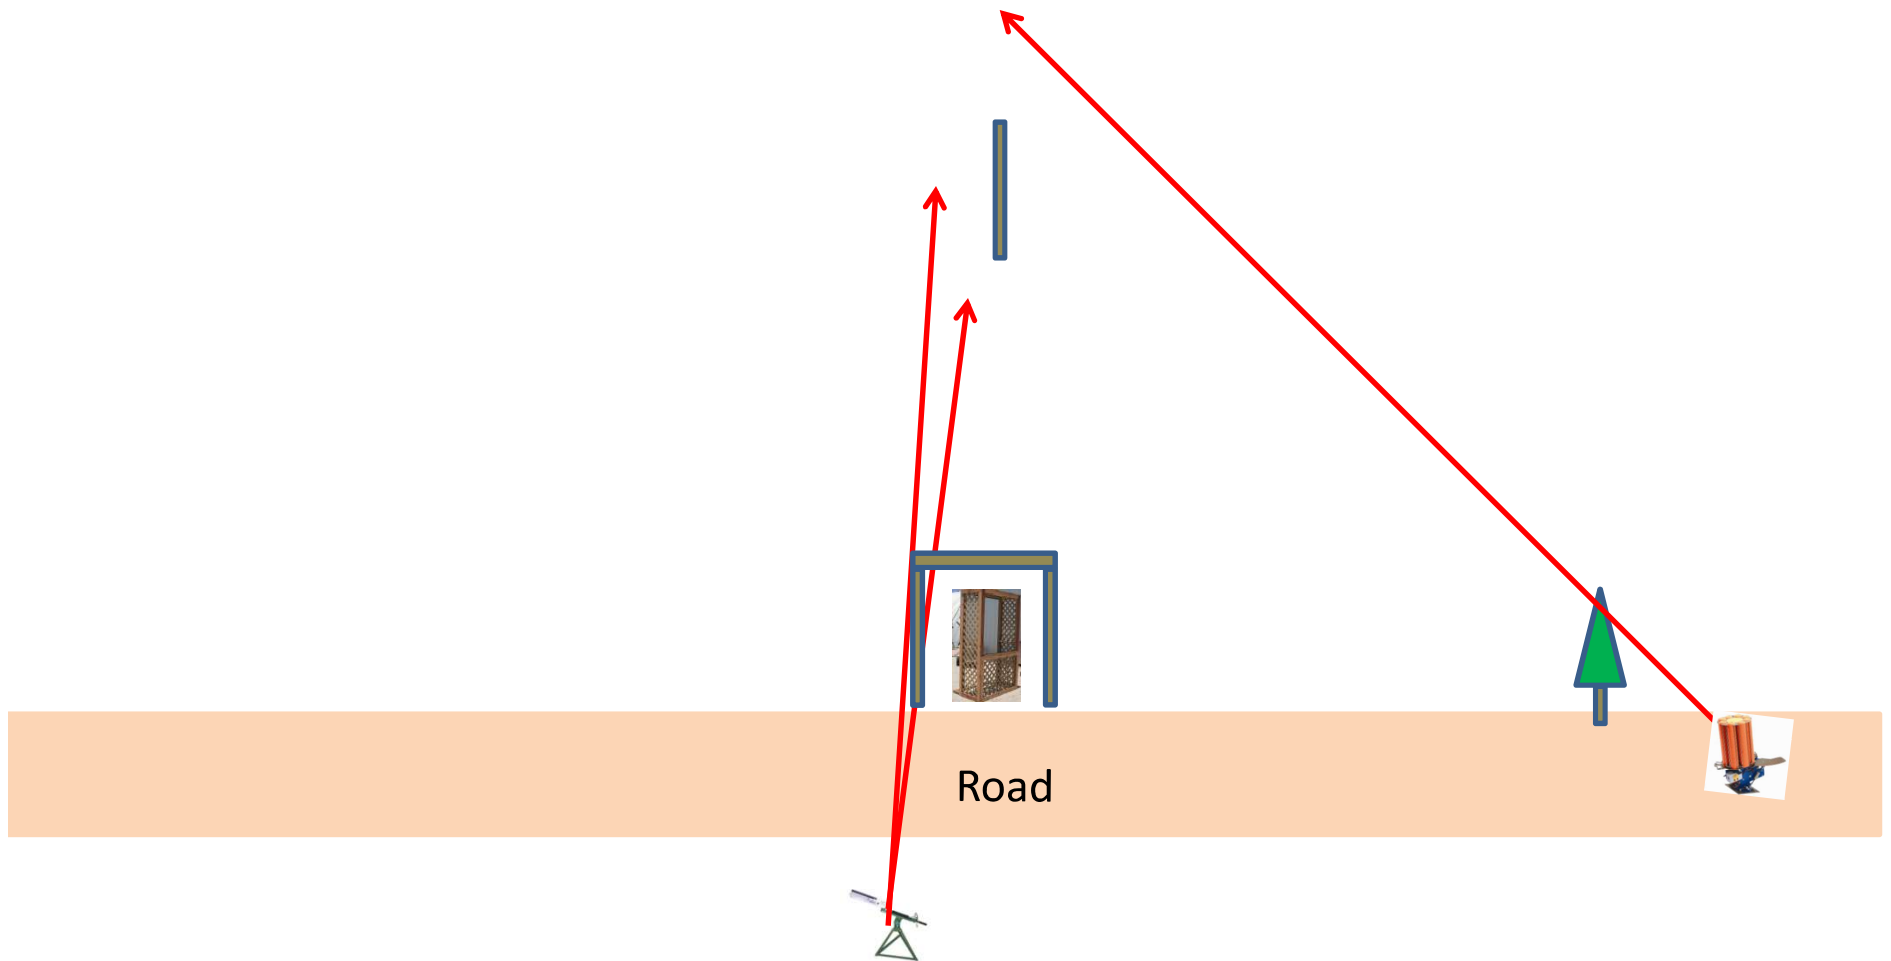

Station #2a

The Creek

3 Boxes of Targets
3 Sets (9)
Single Promatic
On Report Manual
On Report Promatic

Station #3

The Bridge

4 Boxes of Targets
4 Sets (12)
Simo Manual
On 2nd Report Promatic

Station #14

Overhead

3 Boxes of Targets
3 Sets (9)
Tri-Set – Promatic
and Simo Manual

Station #13

Beer Can C

4 Boxes of Targets

4 Sets (12)

Single Promatic
On Report Manual
On Report Promatic

Automatic

Station #12

Roadway West

3 Boxes of Targets
3 Sets (9)
Single Promatic
Report Simo Manual

Station #7

Old Rabbit

4 Boxes of Targets
4 Sets (12)
Single Promatic
On Report Manual
On Report Promatic

Station #8

The Teal

4 Boxes of Targets
4 Sets (12)
Single Promatic
On Report Simo Manual (Teal)

The Zinger

3 Boxes of Targets
3 Sets (9)
Single Promatic
On Report Simo Manual

The Menu 07/14/2017

1) The Creek B	- 3 Sets	- Promatic, Report Manual, Report Promatic	(9)
2) The Bridge	- 4 Sets	- Simo Manual, On 2 nd Report Promatic	(12)
3) Beer Can C	- 4 Sets	- Promatic, Report Manual, Report Promatic	(12)
4) Old Rabbit	- 4 Sets	- Promatic, Report Manual, Report Promatic	(12)
5) The Teal	- 4 Sets	- Promatic, Report Simo Manual (Teal)	(12)
6) Far Roadway	- 3 Sets	- Rabbit, Report Manual, Report Rabbit	(9)
7) The Bench	- 3 Sets	- Mec Chondel, Report 3-Flush Manual	(9) (+3)
8) Zinger	- 3 Sets	- Promatic on Report Simo Manual	(9)
9) Roadway West	- 3 Sets	- Promatic, Report Simo Manual	(9)
10) Overhead	- 3 Sets	- Tri-Set Promatic and Manual	(9)