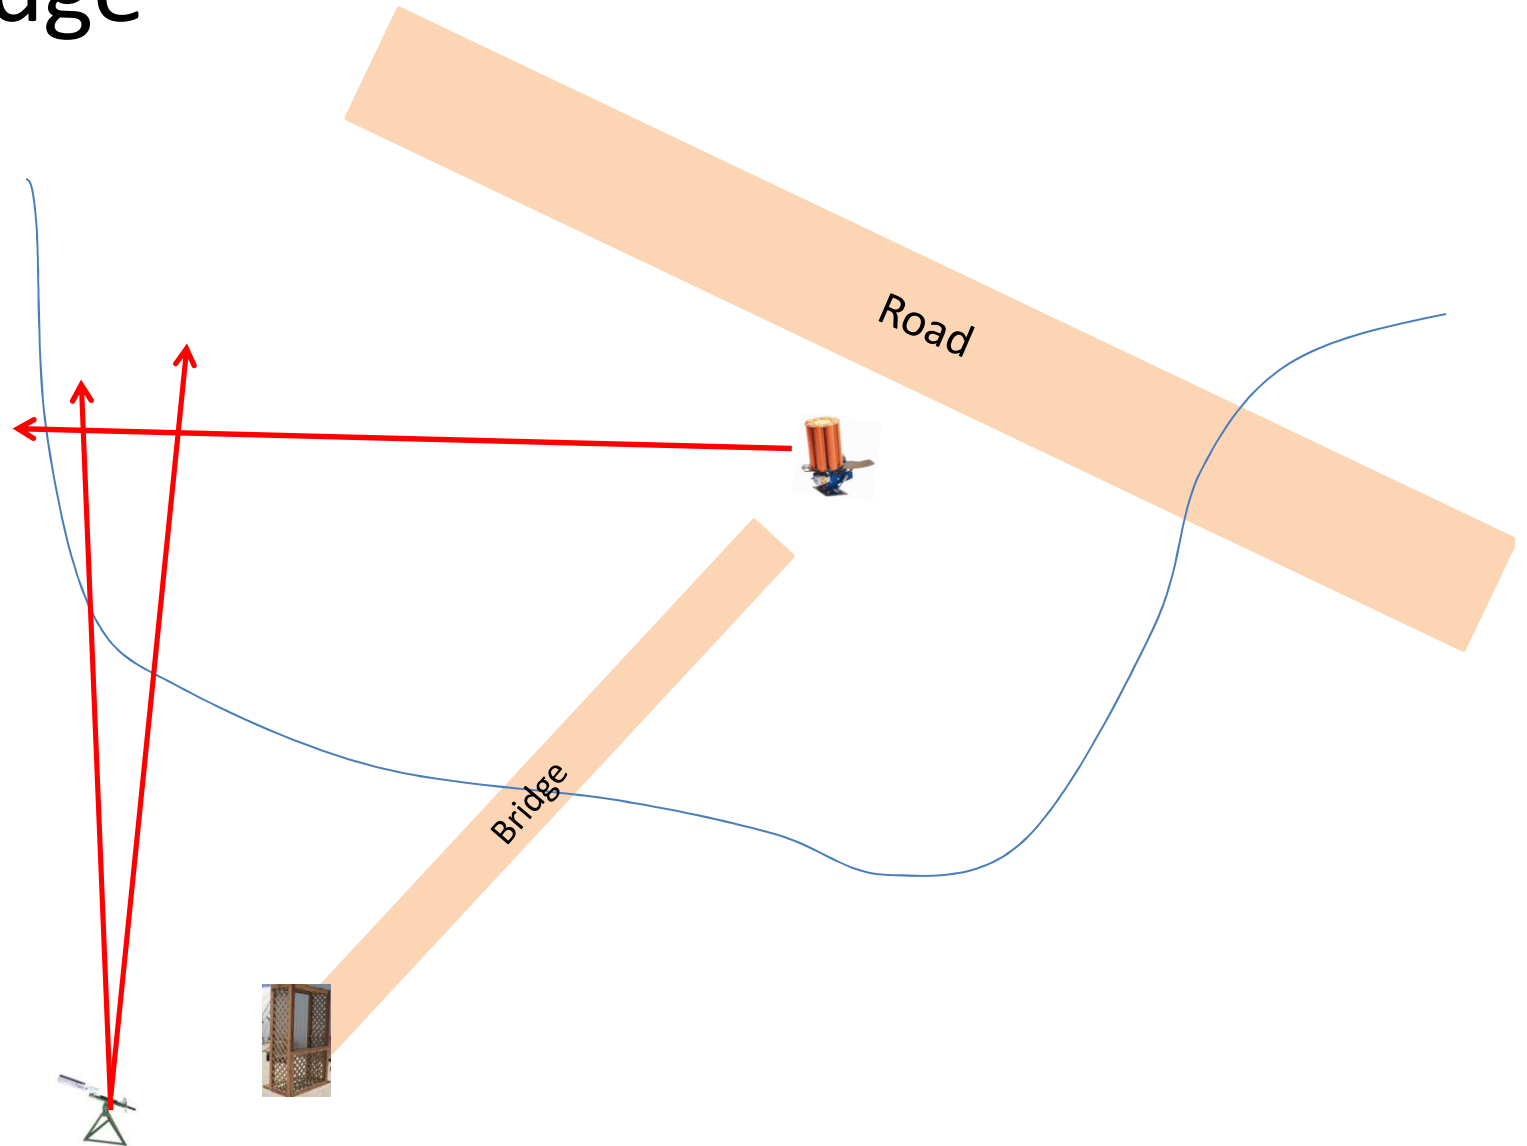

Station #2a

The Creek

3 Boxes of Targets
3 Sets (9)
Single Promatic
On Report Manual
On Report Promatic

Station #3

The Bridge

4 Boxes of Targets
4 Sets (12)
Simo Manual
On 2nd Report Promatic

Station #14

Overhead

3 Boxes of Targets
3 Sets (9)
Tri-Set – Promatic
and Simo Manual

Station #13

Beer Can C

4 Boxes of Targets

4 Sets (12)

Single Promatic
On Report Manual
On Report Promatic

Automatic

Station #12

Roadway West

3 Boxes of Targets
3 Sets (9)
Single Promatic
Report Simo Manual

Station #7

Old Rabbit

4 Boxes of Targets
4 Sets (12)
Single Promatic
On Report Manual
On Report Promatic

Station #8

The Teal

4 Boxes of Targets
4 Sets (12)
Single Promatic
On Report Simo Manual (Teal)

The Zinger

3 Boxes of Targets
3 Sets (9)
Single Promatic
On Report Simo Manual

The Menu 07/14/2017

1) The Creek B	- 3 Sets	- Promatic, Report Manual, Report Promatic	(9)
2) The Bridge	- 4 Sets	- Simo Manual, On 2 nd Report Promatic	(12)
3) Beer Can C	- 4 Sets	- Promatic, Report Manual, Report Promatic	(12)
4) Old Rabbit	- 4 Sets	- Promatic, Report Manual, Report Promatic	(12)
5) The Teal	- 4 Sets	- Promatic, Report Simo Manual (Teal)	(12)
6) Far Roadway	- 3 Sets	- Rabbit, Report Manual, Report Rabbit	(9)
7) The Bench	- 3 Sets	- Mec Chondel, Report 3-Flush Manual	(9) (+3)
8) Zinger	- 3 Sets	- Promatic on Report Simo Manual	(9)
9) Roadway West	- 3 Sets	- Promatic, Report Simo Manual	(9)
10) Overhead	- 3 Sets	- Tri-Set Promatic and Manual	(9)