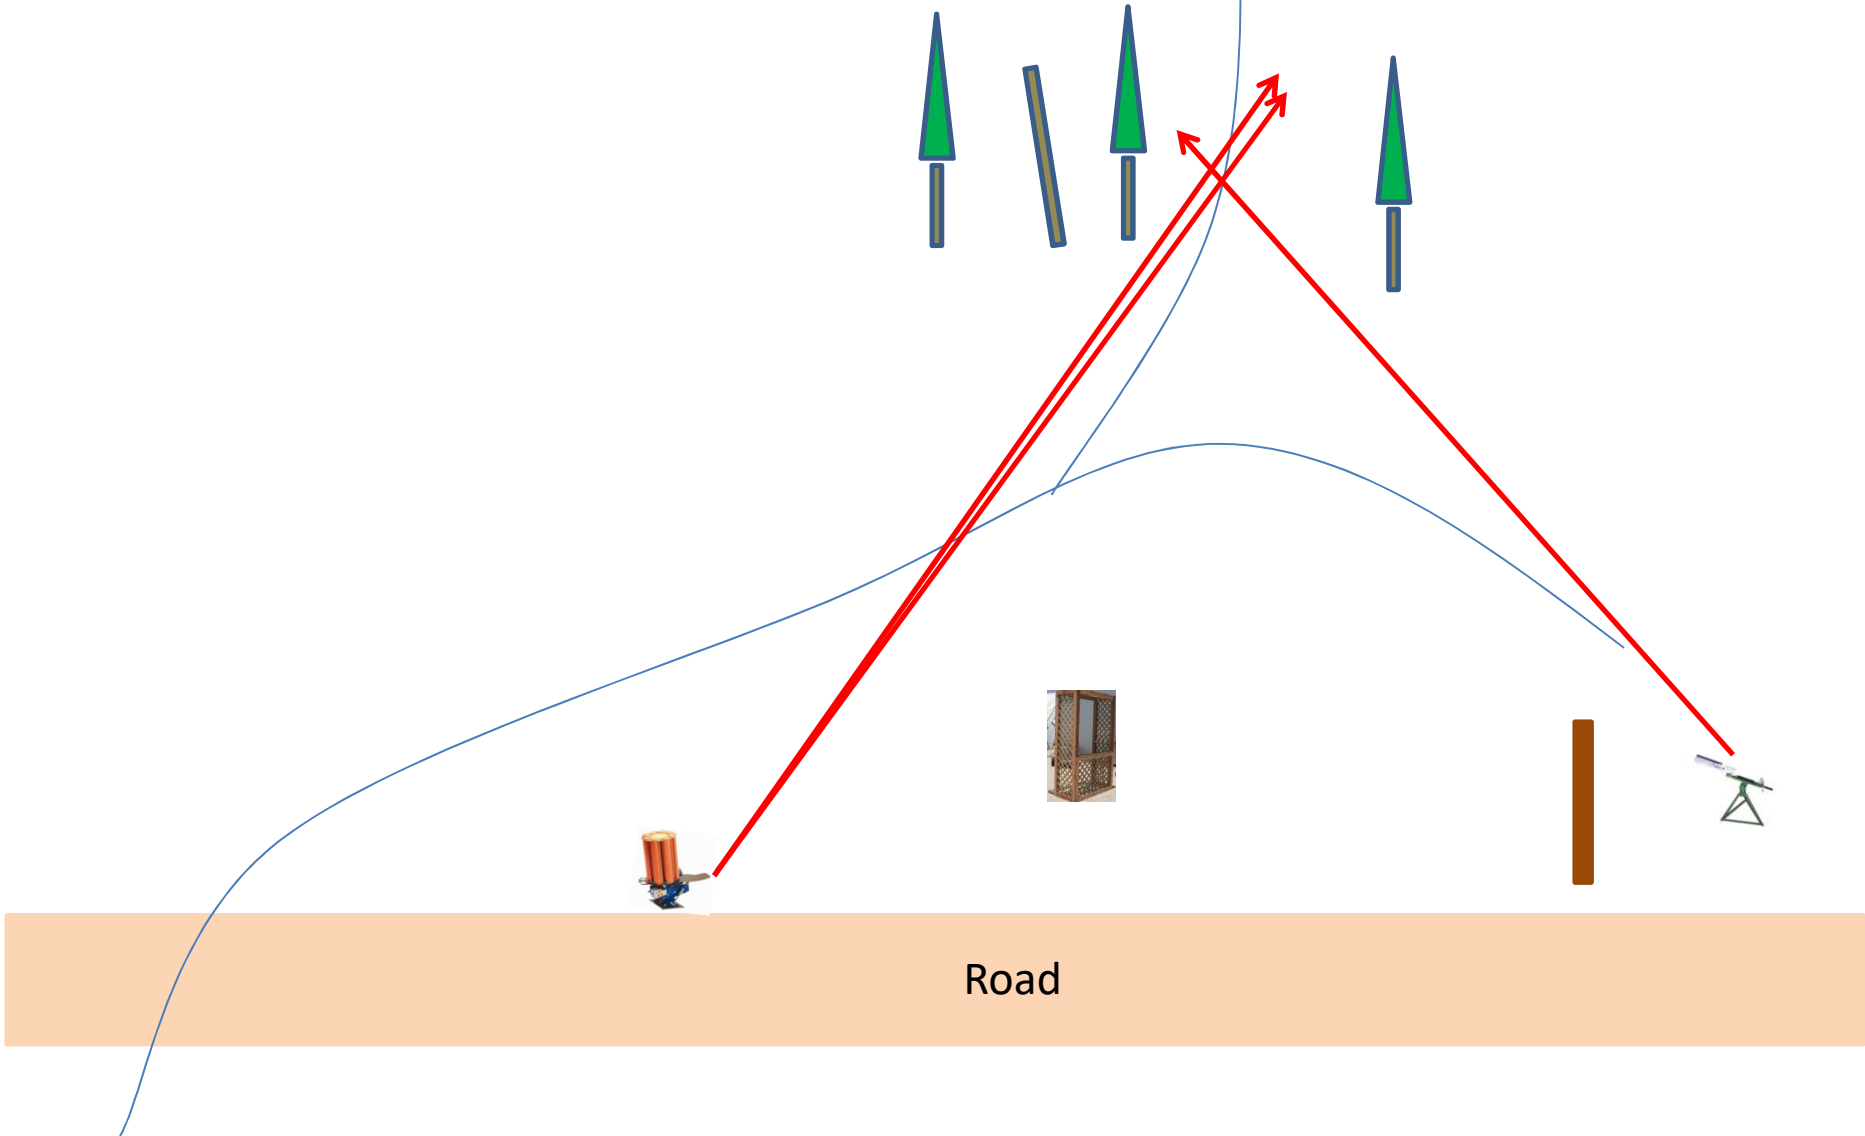

Station #2a

The Creek

3 Boxes of Targets
3 Sets (9)
Single Promatic
On Report Manual
On Report Promatic

Station #3

The Bridge

4 Boxes of Targets
4 Sets (12)
Simo Manual
On 2nd Report Promatic

Station #14

Overhead

3 Boxes of Targets
3 Sets (9)
Tri-Set – Promatic
and Simo Manual

Station #13

Beer Can C

4 Boxes of Targets

4 Sets (12)

Single Promatic
On Report Manual
On Report Promatic

Automatic

Station #12

Roadway West

3 Boxes of Targets
3 Sets (9)
Single Promatic
Report Simo Manual

Station #7

Old Rabbit

4 Boxes of Targets
4 Sets (12)
Single Promatic
On Report Manual
On Report Promatic

Station #8

The Teal

4 Boxes of Targets
4 Sets (12)
Single Promatic
On Report Simo Manual (Teal)

The Zinger

3 Boxes of Targets
3 Sets (9)
Single Promatic
On Report Simo Manual

The Menu 07/14/2017

1) The Creek B	- 3 Sets	- Promatic, Report Manual, Report Promatic	(9)
2) The Bridge	- 4 Sets	- Simo Manual, On 2 nd Report Promatic	(12)
3) Beer Can C	- 4 Sets	- Promatic, Report Manual, Report Promatic	(12)
4) Old Rabbit	- 4 Sets	- Promatic, Report Manual, Report Promatic	(12)
5) The Teal	- 4 Sets	- Promatic, Report Simo Manual (Teal)	(12)
6) Far Roadway	- 3 Sets	- Rabbit, Report Manual, Report Rabbit	(9)
7) The Bench	- 3 Sets	- Mec Chondel, Report 3-Flush Manual	(9) (+3)
8) Zinger	- 3 Sets	- Promatic on Report Simo Manual	(9)
9) Roadway West	- 3 Sets	- Promatic, Report Simo Manual	(9)
10) Overhead	- 3 Sets	- Tri-Set Promatic and Manual	(9)