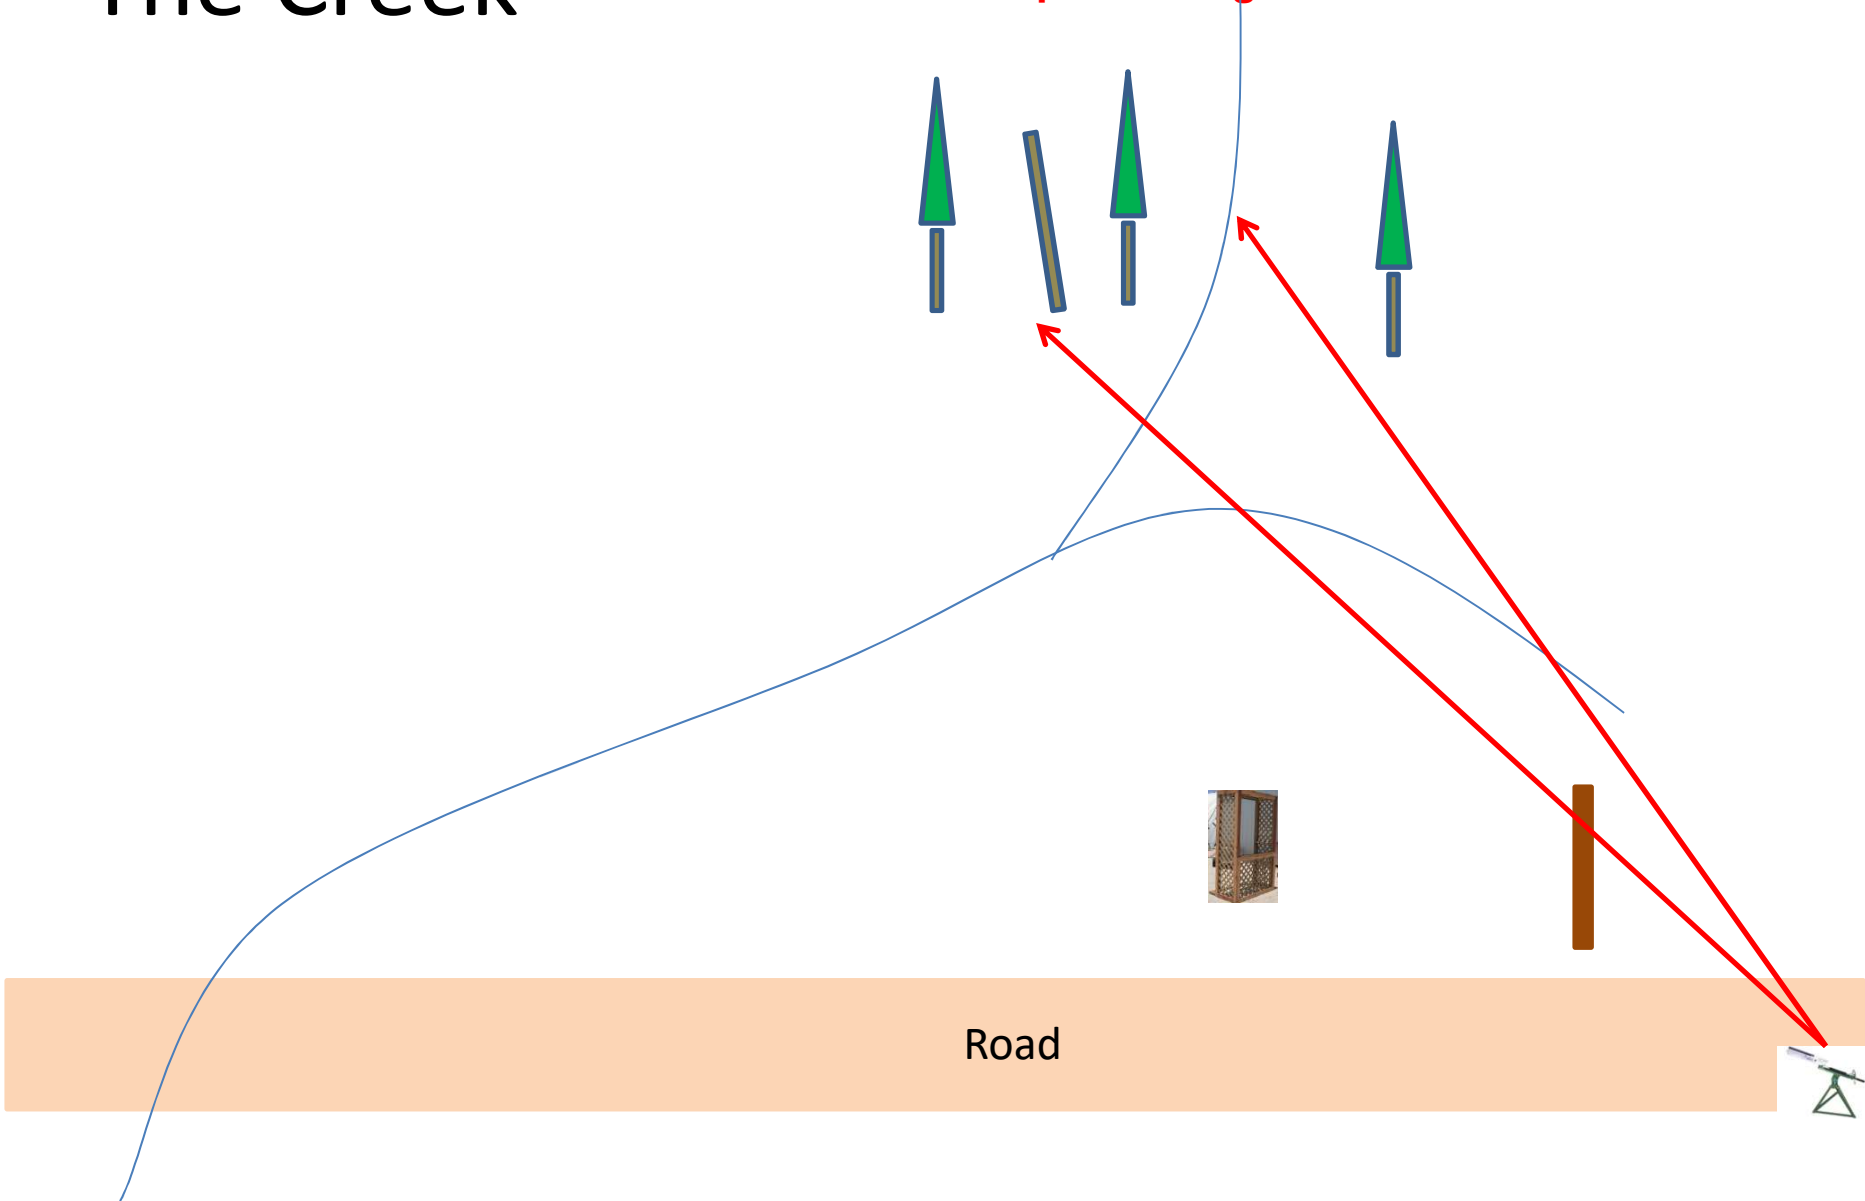

# Station #2a

## The Creek

3 Boxes of Targets  
2 Simo Pair  
Manual

**\*Move the trap to the right side**

# Station #2b